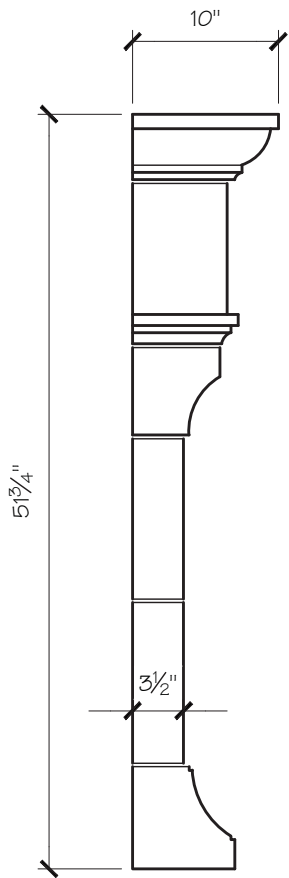

BEATRICE FIREPLACE MANTEL