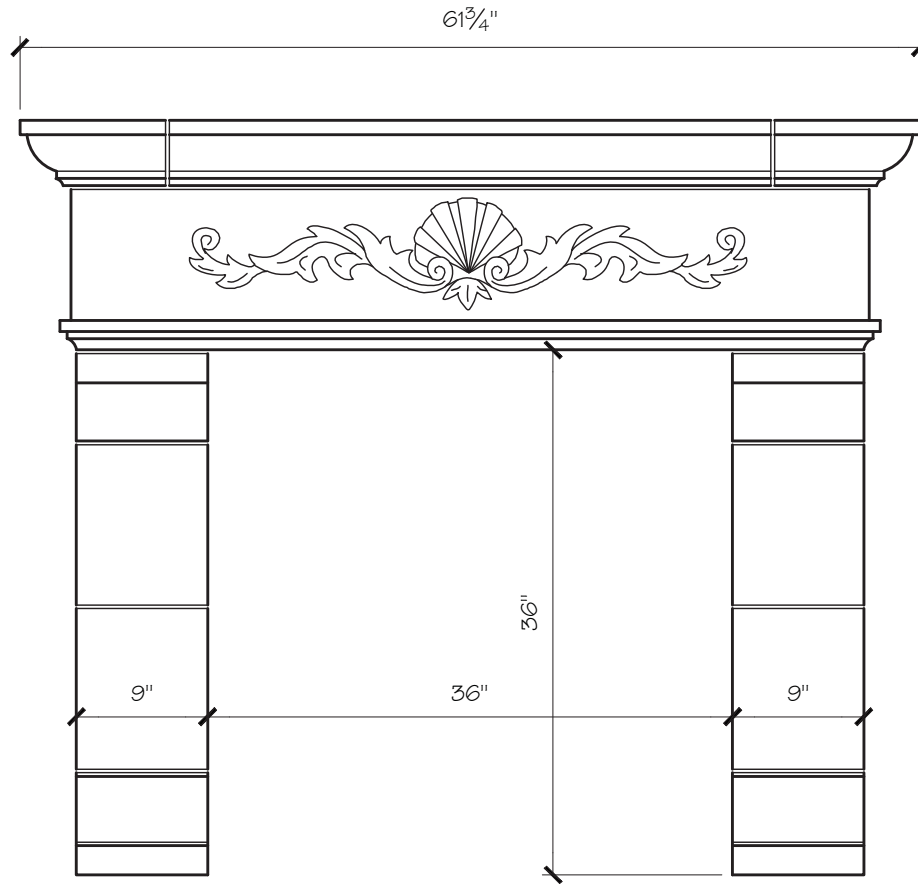

BEATRICE FIREPLACE MANTEL