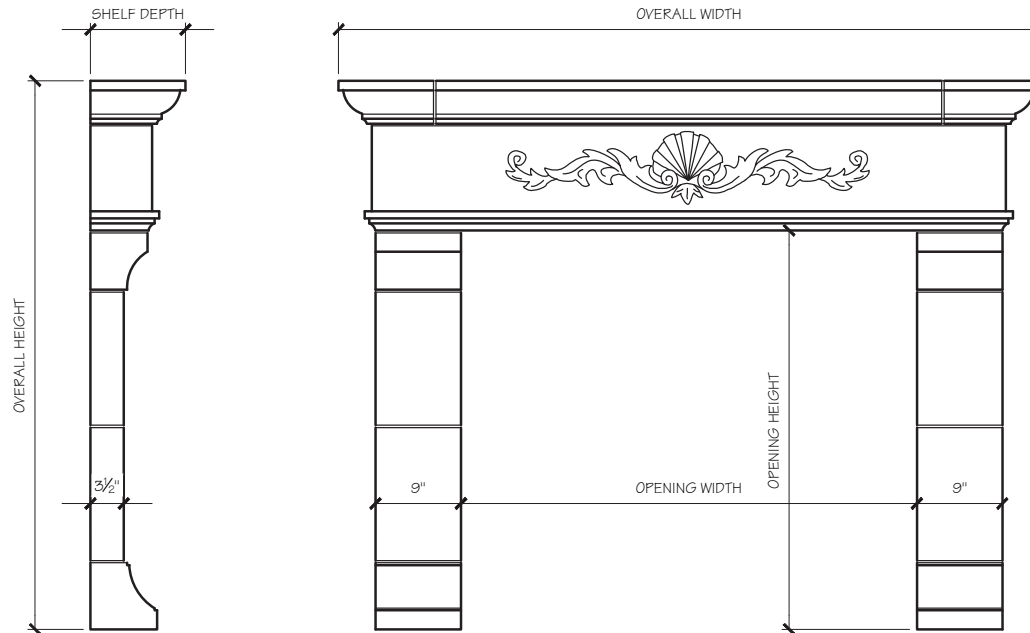

SITWORKS

FIREPLACE MANTELS

BEATRICE FIREPLACE MANTEL

SITWORKS, INC. | 363 WEST CANINO | HOUSTON, TX 77037
TOLL FREE: 800-599-5463 | LOCAL: 281-931-1000 | FAX: 281-931-1044

SITWORKS

FIREPLACE MANTELS

BEATRICE FIREPLACE MANTEL

BEATRICE MANTEL DIMENSIONS

Opening Width	36"	42"	48"
Opening Height	36"	36"	42"
Overall Width	62"	68"	74"
Overall Height	52"	52"	58"
Shelf Depth	10"	10"	10"

BEATRICE MANTEL PRICING

Opening Width	42"	48"	54"
	\$1,850	\$1,975	\$2,100