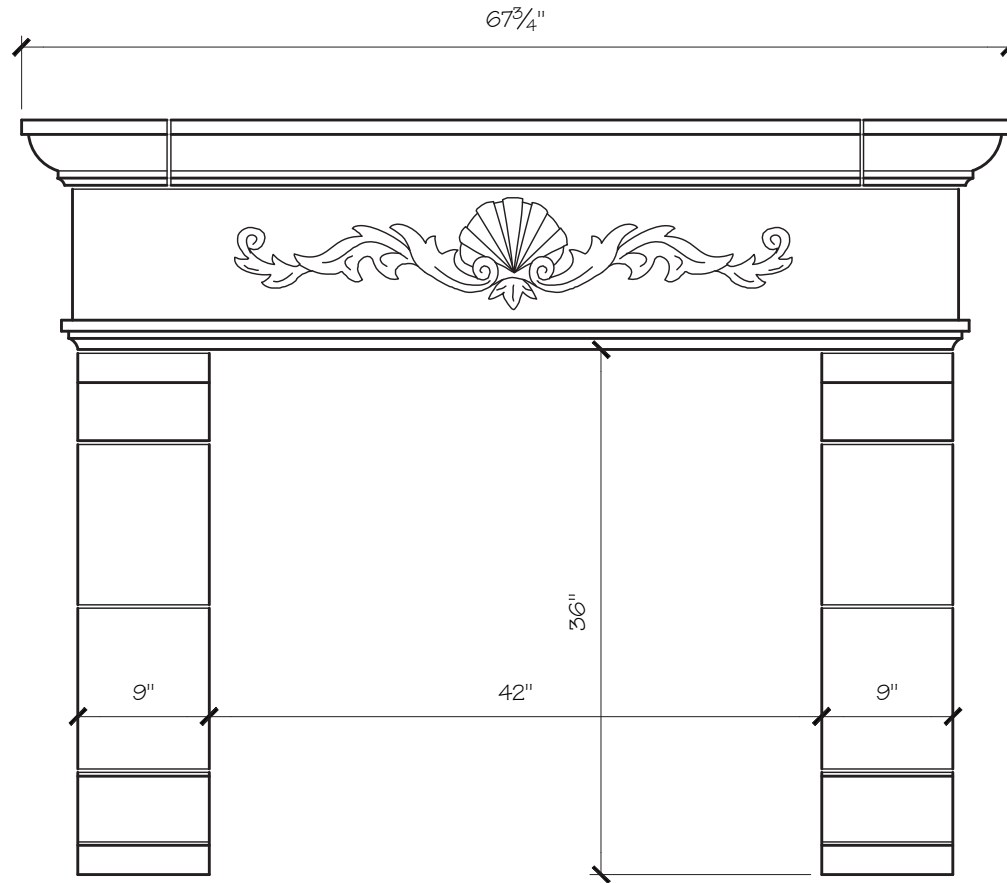

SITWORKS

FIREPLACE MANTELS

BEATRICE FIREPLACE MANTEL