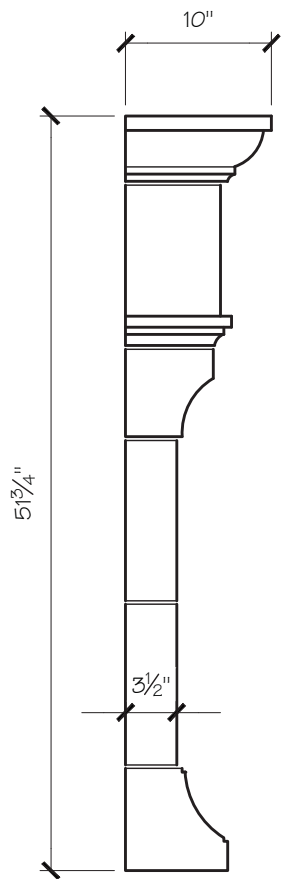

SITWORKS

FIREPLACE MANTELS

BEATRICE FIREPLACE MANTEL