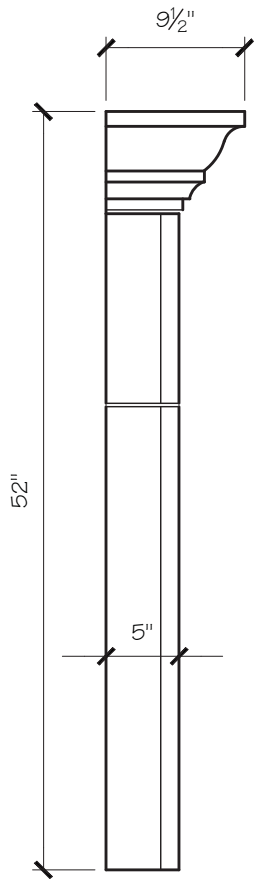

SITWORKS

FIREPLACE MANTELS

BROOKE FIREPLACE MANTEL