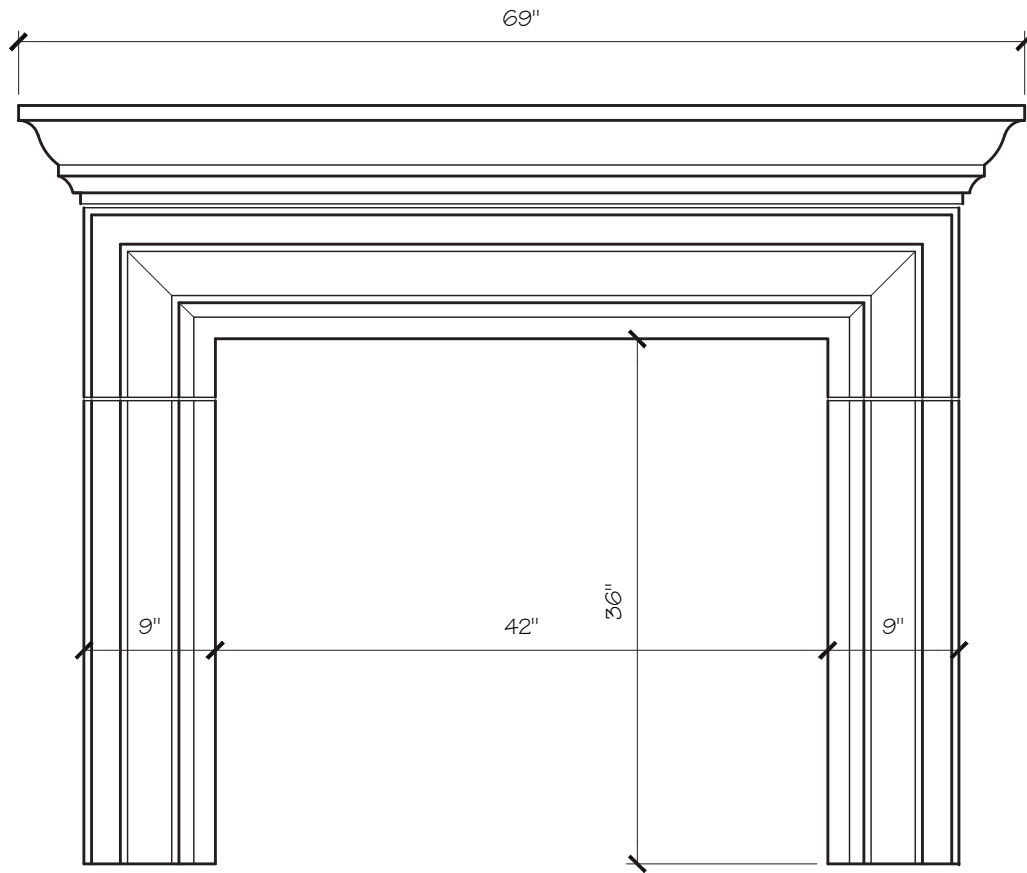

SITWORKS

FIREPLACE MANTELS

BROOKE FIREPLACE MANTEL