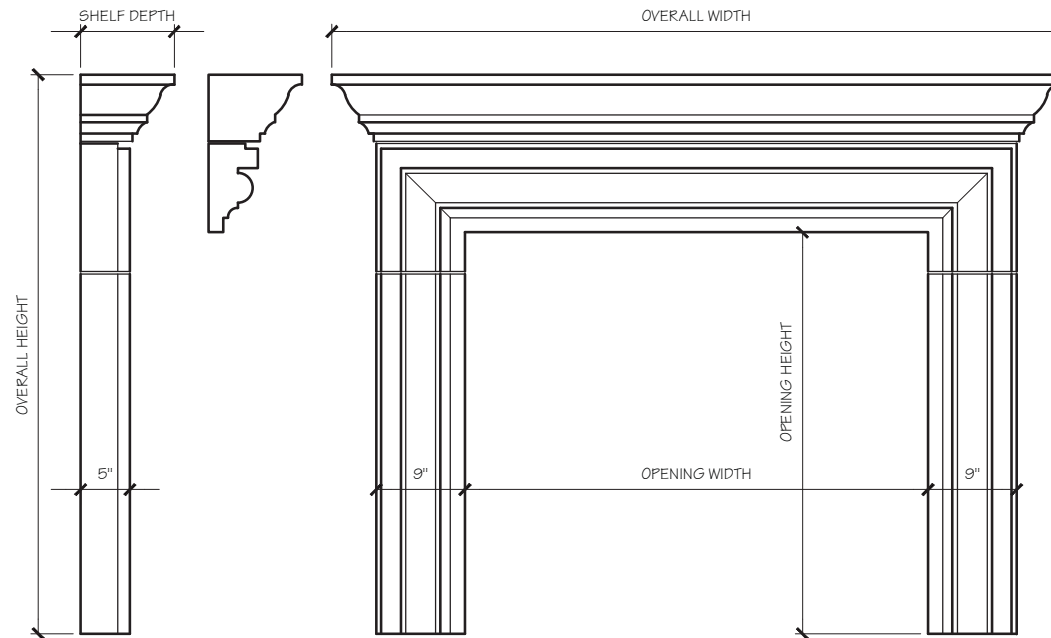

BROOKE MANTEL DIMENSIONS

Opening Width	36"	42"	47"
Opening Height	36"	36"	42"
Overall Width	63"	69"	74"
Overall Height	52"	52"	58"
Shelf Depth	9.5"	9.5"	9.5"

BROOKE MANTEL PRICING

Opening Width	36"	42"	47"
	\$1,100	\$1,150	\$1,200