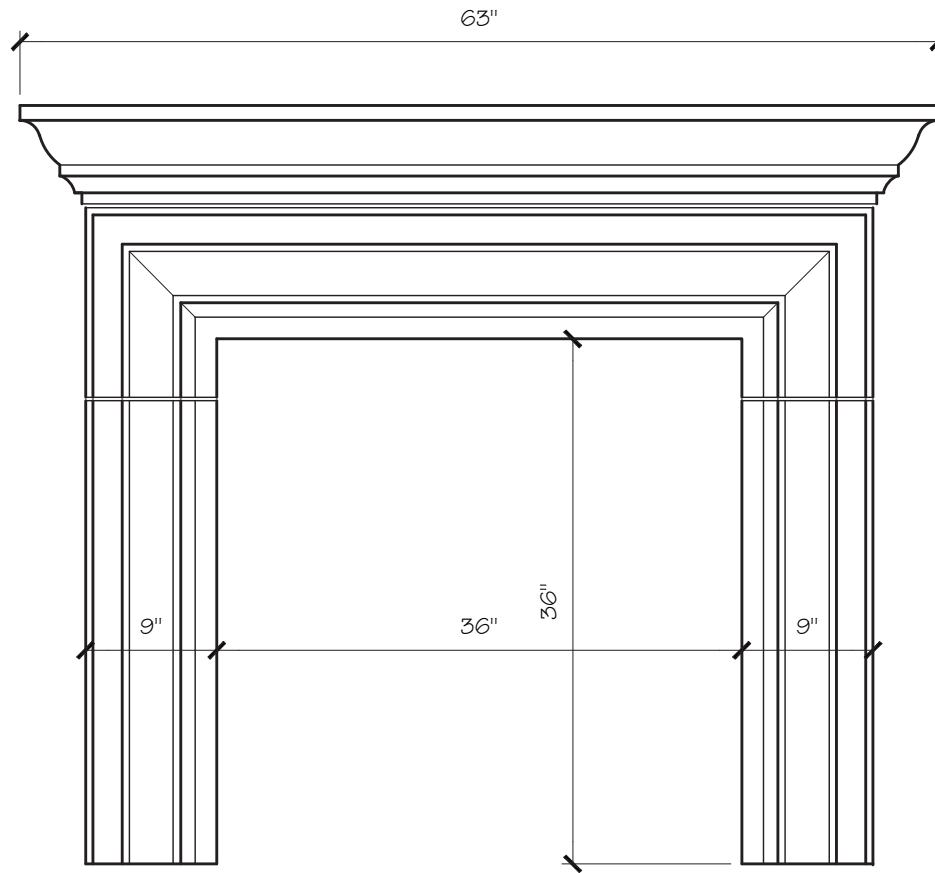

SITWORKS

FIREPLACE MANTELS

BROOKE FIREPLACE MANTEL