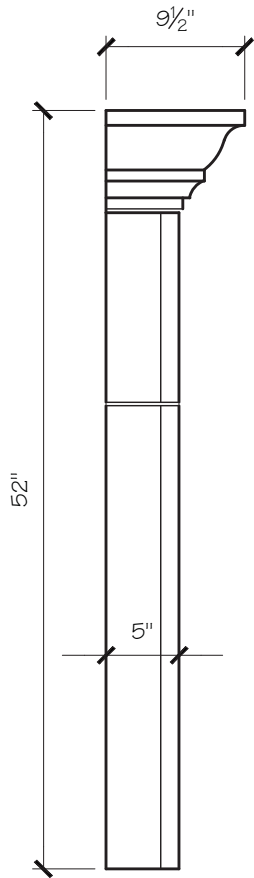

SITWORKS

FIREPLACE MANTELS

BROOKE FIREPLACE MANTEL