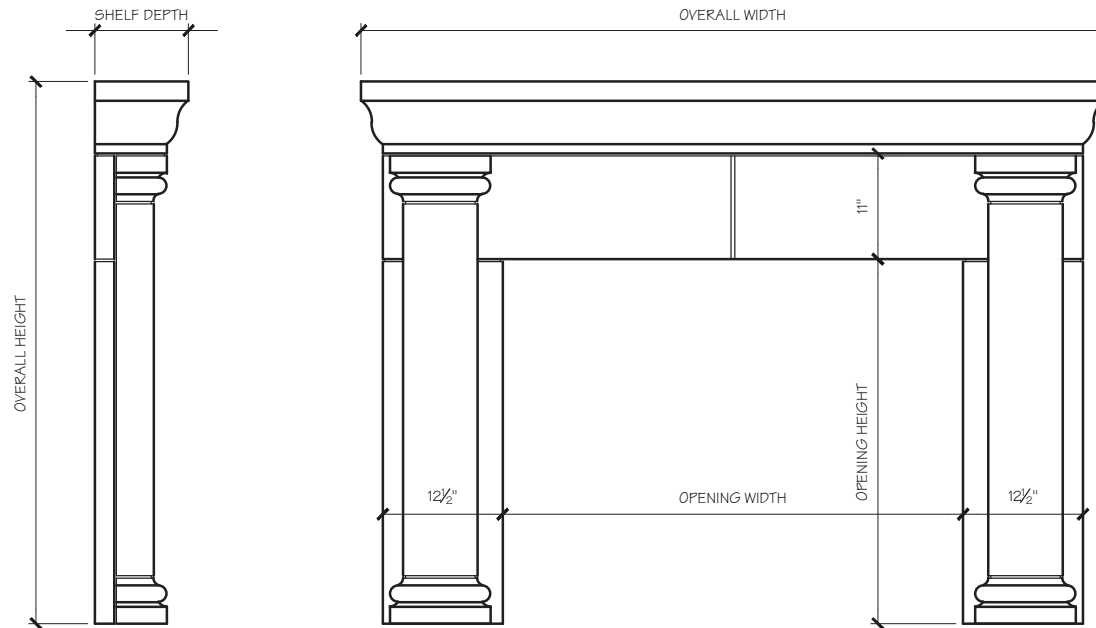

CELINE MANTEL DIMENSIONS

Opening Width	36"	42"	48"	54"
Opening Height	36"	36"	42"	42"
Overall Width	65.5"	71.5"	77.5"	83.5"
Overall Height	50.5"	50.5"	56.5"	56.5"
Shelf Depth	9.75"	9.75"	9.75"	9.75"

CELINE MANTEL PRICING

Opening Width	36"	42"	48"	54"
	\$1,875	\$1,950	\$2,075	\$2,150

SITWORKS

FIREPLACE MANTELS

CELINE FIREPLACE MANTEL

SITWORKS

FIREPLACE MANTELS

CELINE FIREPLACE MANTEL

SITWORKS