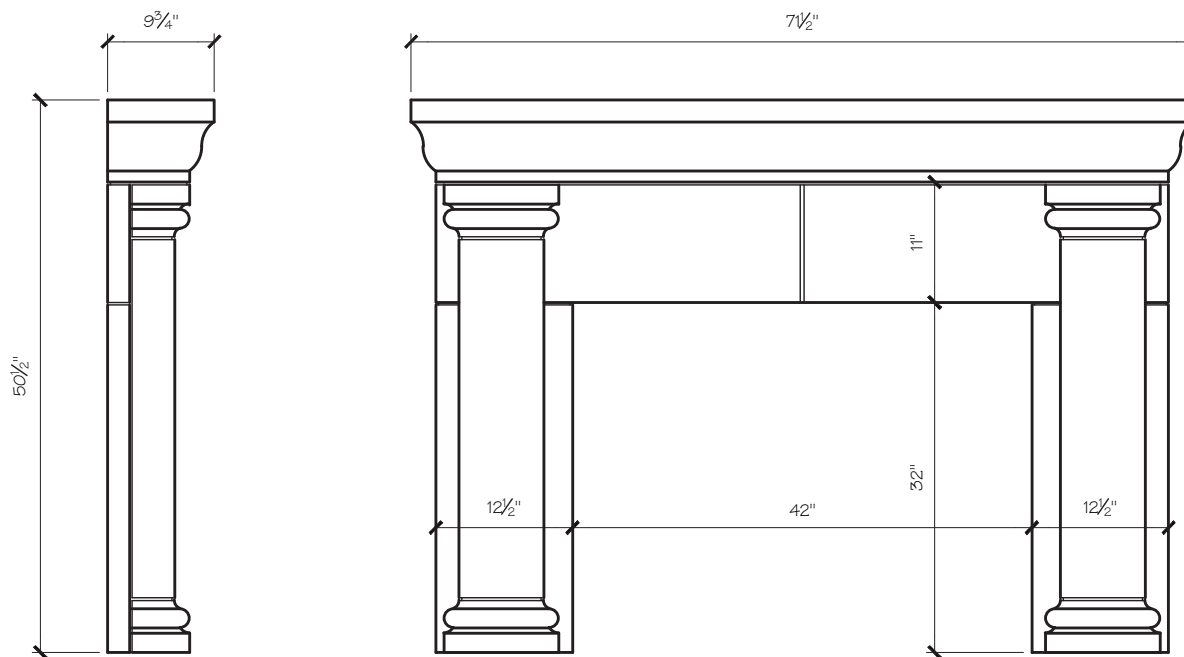

CELINE MANTEL DIMENSIONS

Opening Width	36"	42"	48"	54"
Opening Height	36"	36"	42"	42"
Overall Width	65.5"	71.5"	77.5"	83.5"
Overall Height	50.5"	50.5"	56.5"	56.5"
Shelf Depth	9.75"	9.75"	9.75"	9.75"

CELINE MANTEL PRICING

Opening Width	36"	42"	48"	54"
	\$1,875	\$1,950	\$2,075	\$2,150

SITWORKS

FIREPLACE MANTELS

CELINE FIREPLACE MANTEL

SITWORKS

FIREPLACE MANTELS

CELINE FIREPLACE MANTEL

SITWORKS