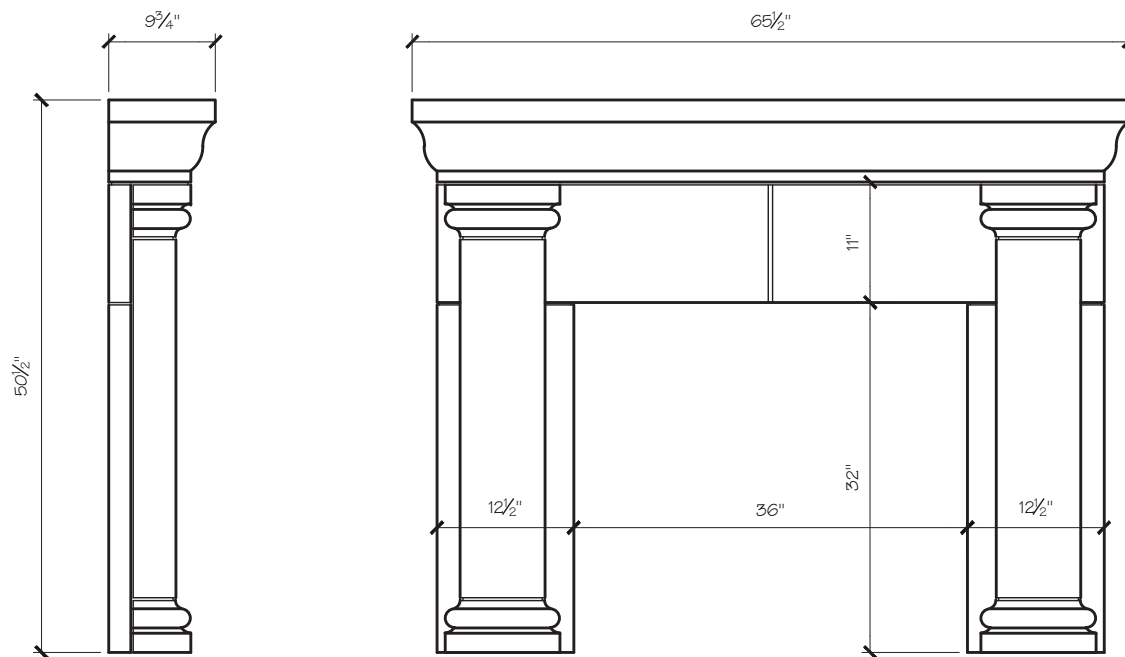

CELINE MANTEL DIMENSIONS

Opening Width	36"	42"	48"	54"
Opening Height	36"	36"	42"	42"
Overall Width	65.5"	71.5"	77.5"	83.5"
Overall Height	50.5"	50.5"	56.5"	56.5"
Shelf Depth	9.75"	9.75"	9.75"	9.75"

CELINE MANTEL PRICING

Opening Width	36"	42"	48"	54"
	\$1,875	\$1,950	\$2,075	\$2,150

SITWORKS

FIREPLACE MANTELS

CELINE FIREPLACE MANTEL

SITWORKS

FIREPLACE MANTELS

CELINE FIREPLACE MANTEL

SITWORKS