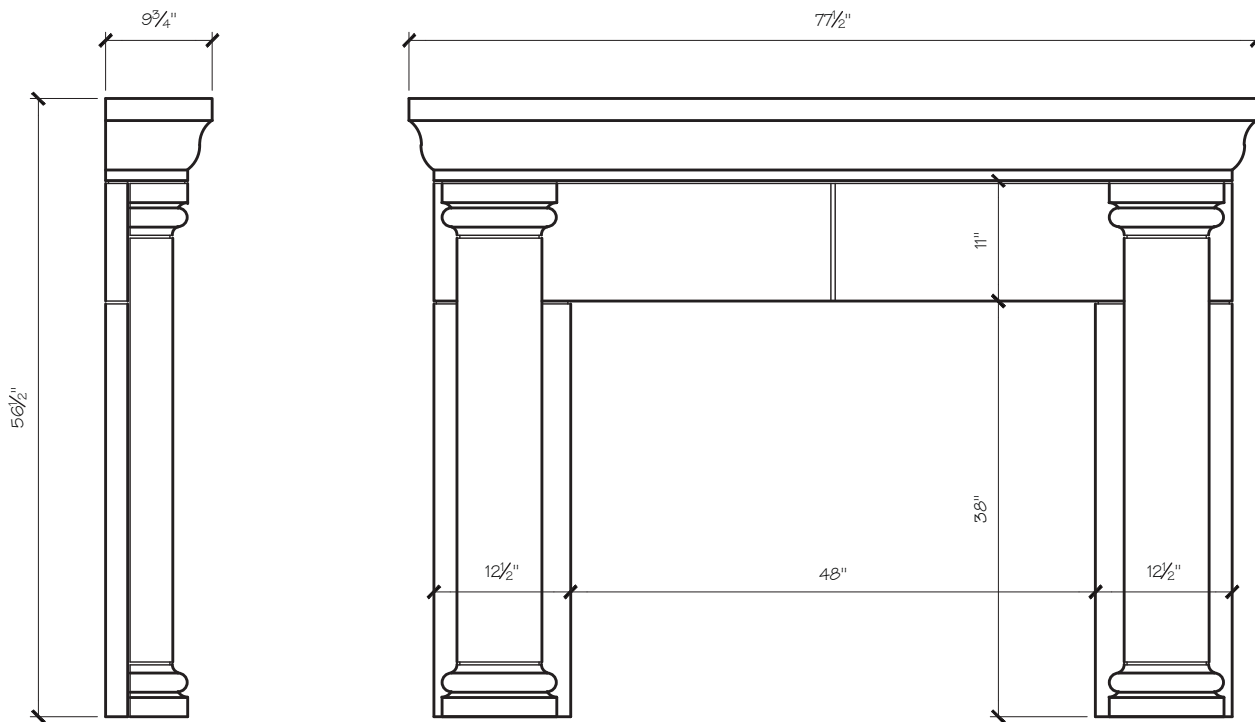

SITWORKS

FIREPLACE MANTELS

CELINE FIREPLACE MANTEL