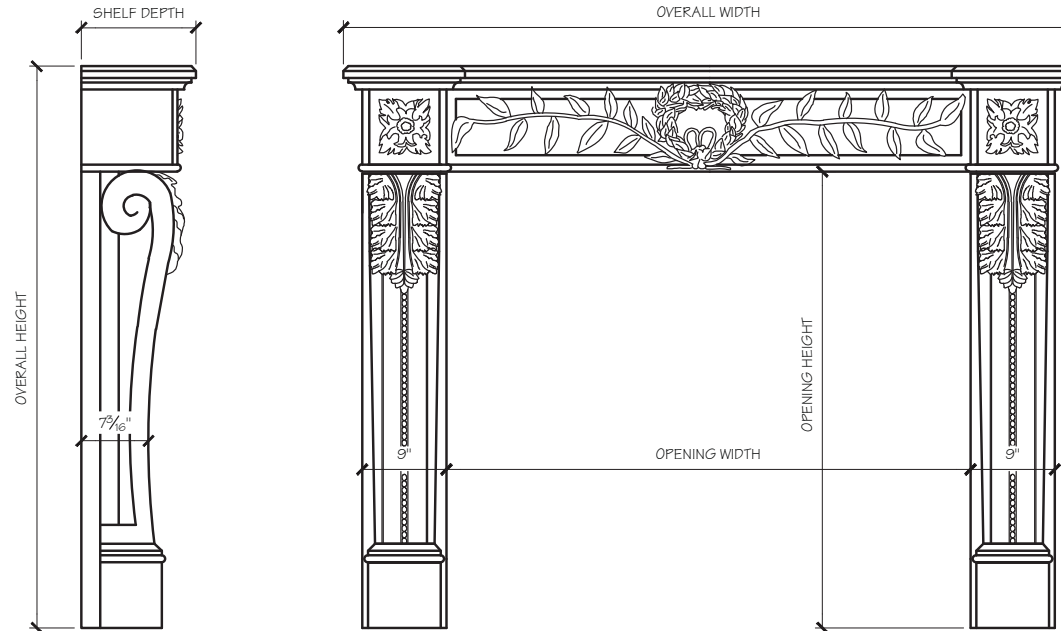

SITWORKS

FIREPLACE MANTELS

CLAIRE FIREPLACE MANTEL

SITWORKS

FIREPLACE MANTELS

CLAIRE FIREPLACE MANTEL

CLAIRE MANTEL DIMENSIONS

Opening Width	56"
Opening Height	49"
Overall Width	78"
Overall Height	6.25"
Shelf Depth	12.25"

CLAIRE MANTEL PRICING

Opening Width	56"
	\$2,675

SITWORKS

FIREPLACE MANTELS

CLAIRE FIREPLACE MANTEL