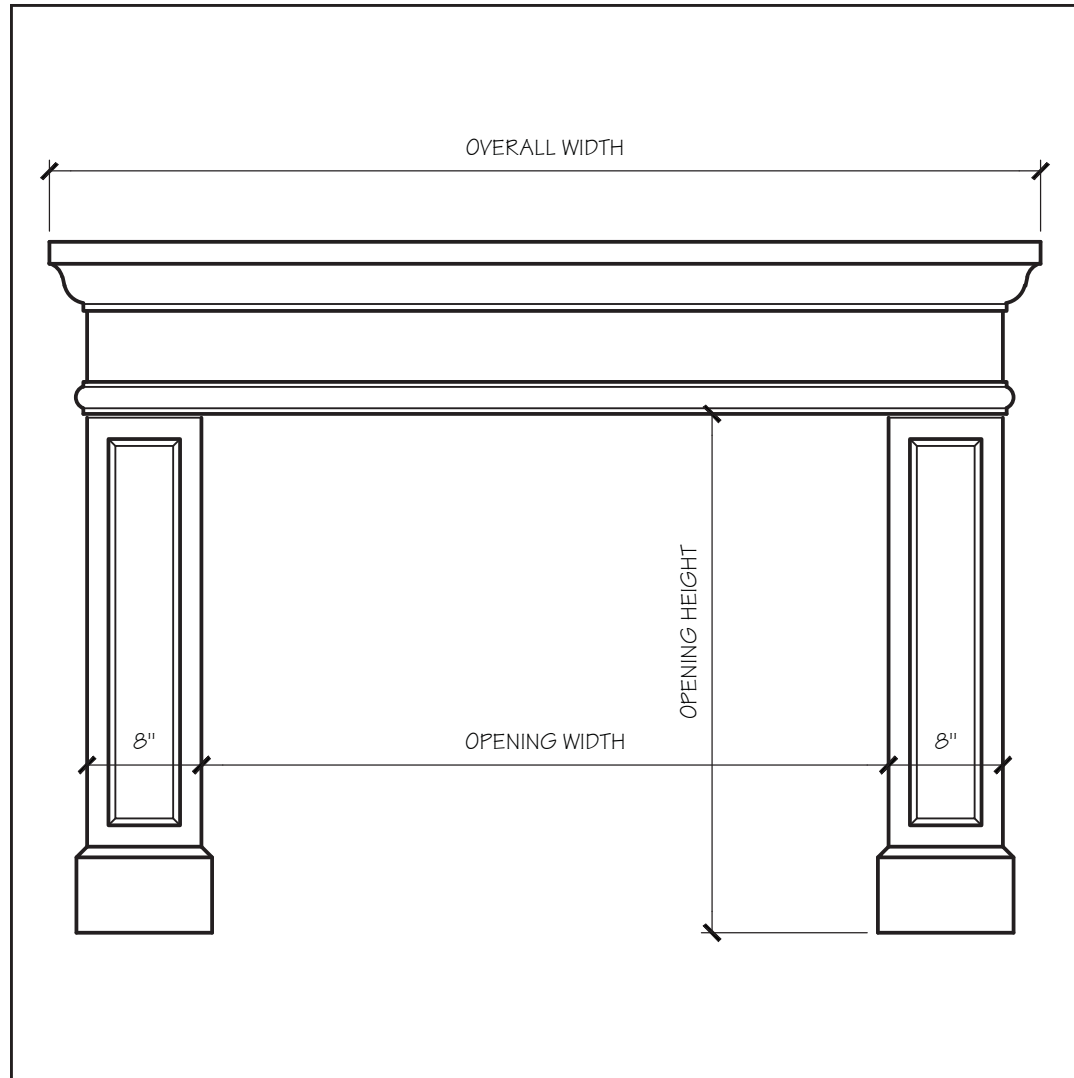

DANIELLE FIREPLACE MANTEL

SITWORKS

FIREPLACE MANTELS

DANIELLE FIREPLACE MANTEL

DANIELLE MANTEL DIMENSIONS

Opening Width	36"	42"	48"
Opening Height	36"	36"	36"
Overall Width	57.25"	63.25"	69.25"
Overall Height	48"	48"	48"
Shelf Depth	6"	6"	6"

DANIELLE MANTEL PRICING

Opening Width	36"	42"	48"
	\$1,000	\$1,050	\$1,100

SITWORKS

FIREPLACE MANTELS

DANIELLE FIREPLACE MANTEL

SITWORKS

FIREPLACE MANTELS

DANIELLE FIREPLACE MANTEL