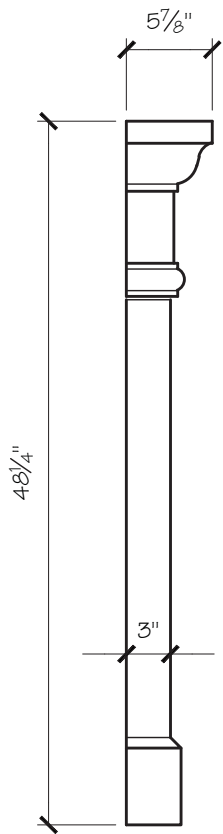

DANIELLE FIREPLACE MANTEL

SITWORKS

FIREPLACE MANTELS

DANIELLE FIREPLACE MANTEL

DANIELLE MANTEL DIMENSIONS

Opening Width	36"	42"	48"
Opening Height	36"	36"	36"
Overall Width	57.25"	63.25"	69.25"
Overall Height	48"	48"	48"
Shelf Depth	6"	6"	6"

DANIELLE MANTEL PRICING

Opening Width	36"	42"	48"
	\$1,000	\$1,050	\$1,100

SITWORKS

FIREPLACE MANTELS

DANIELLE FIREPLACE MANTEL

SITWORKS

FIREPLACE MANTELS

DANIELLE FIREPLACE MANTEL