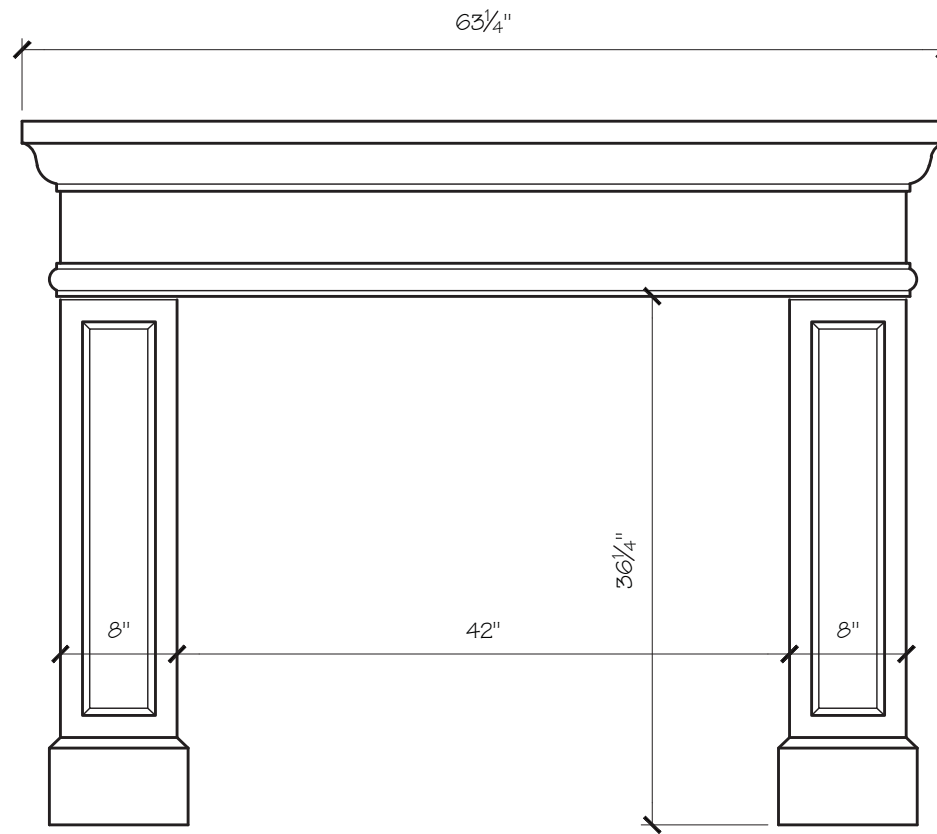

DANIELLE FIREPLACE MANTEL

SITWORKS

FIREPLACE MANTELS

DANIELLE FIREPLACE MANTEL

DANIELLE MANTEL DIMENSIONS

Opening Width	36"	42"	48"
Opening Height	36"	36"	36"
Overall Width	57.25"	63.25"	69.25"
Overall Height	48"	48"	48"
Shelf Depth	6"	6"	6"

DANIELLE MANTEL PRICING

Opening Width	36"	42"	48"
	\$1,000	\$1,050	\$1,100

SITWORKS

FIREPLACE MANTELS

DANIELLE FIREPLACE MANTEL

SITWORKS

FIREPLACE MANTELS

DANIELLE FIREPLACE MANTEL