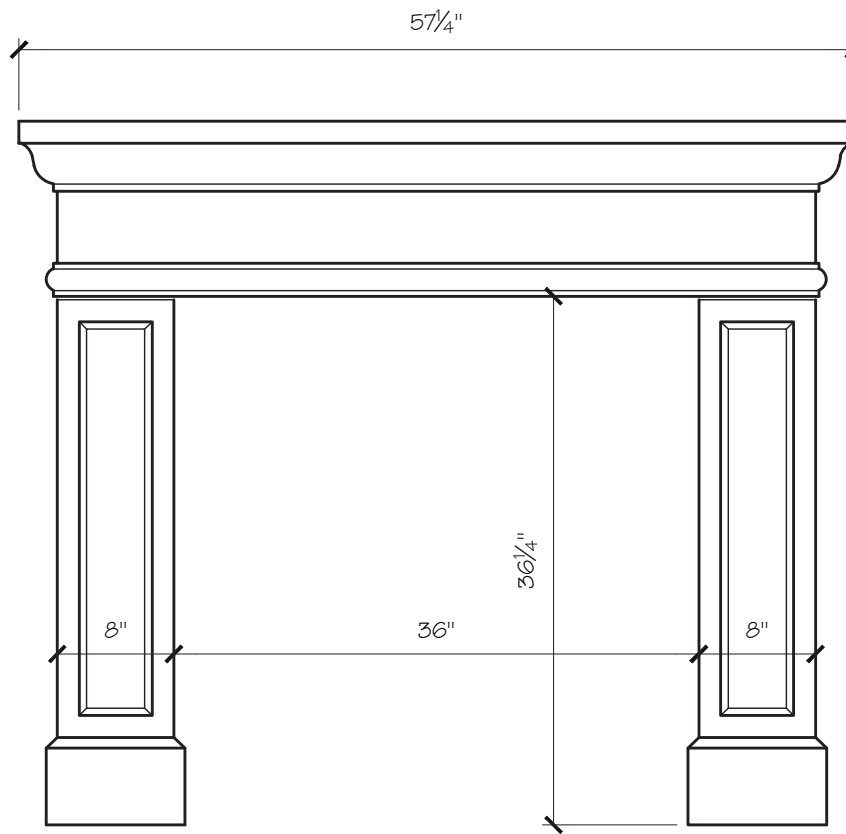

DANIELLE FIREPLACE MANTEL

SITWORKS

FIREPLACE MANTELS

DANIELLE FIREPLACE MANTEL

DANIELLE MANTEL DIMENSIONS

Opening Width	36"	42"	48"
Opening Height	36"	36"	36"
Overall Width	57.25"	63.25"	69.25"
Overall Height	48"	48"	48"
Shelf Depth	6"	6"	6"

DANIELLE MANTEL PRICING

Opening Width	36"	42"	48"
	\$1,000	\$1,050	\$1,100

SITWORKS

FIREPLACE MANTELS

DANIELLE FIREPLACE MANTEL

SITWORKS

FIREPLACE MANTELS

DANIELLE FIREPLACE MANTEL