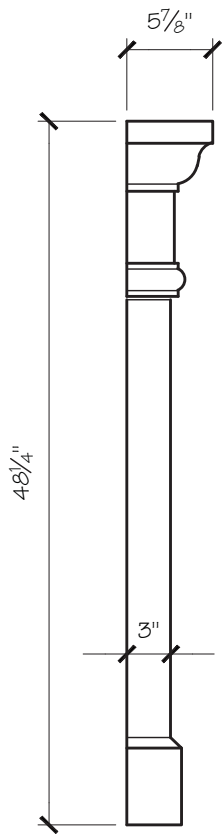

DANIELLE FIREPLACE MANTEL

SITWORKS

FIREPLACE MANTELS

DANIELLE FIREPLACE MANTEL

DANIELLE MANTEL DIMENSIONS

Opening Width	36"	42"	48"
Opening Height	36"	36"	36"
Overall Width	57.25"	63.25"	69.25"
Overall Height	48"	48"	48"
Shelf Depth	6"	6"	6"

DANIELLE MANTEL PRICING

Opening Width	36"	42"	48"
	\$1,000	\$1,050	\$1,100

SITWORKS

FIREPLACE MANTELS

DANIELLE FIREPLACE MANTEL

SITWORKS

FIREPLACE MANTELS

DANIELLE FIREPLACE MANTEL