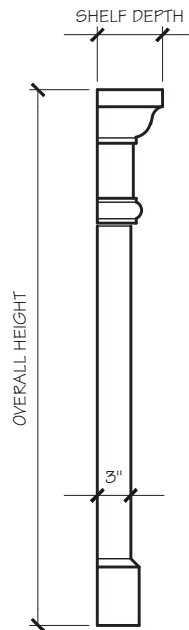

DANIELLE FIREPLACE MANTEL

SITWORKS

FIREPLACE MANTELS

DANIELLE FIREPLACE MANTEL

DANIELLE MANTEL DIMENSIONS

Opening Width	36"	42"	48"
Opening Height	36"	36"	36"
Overall Width	57.25"	63.25"	69.25"
Overall Height	48"	48"	48"
Shelf Depth	6"	6"	6"

DANIELLE MANTEL PRICING

Opening Width	36"	42"	48"
	\$1,000	\$1,050	\$1,100

SITWORKS

FIREPLACE MANTELS

DANIELLE FIREPLACE MANTEL

SITWORKS

FIREPLACE MANTELS

DANIELLE FIREPLACE MANTEL