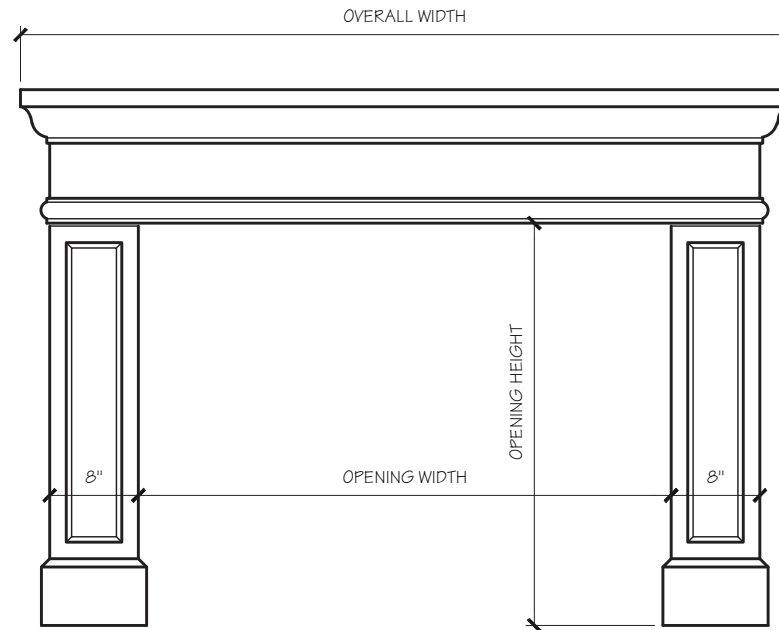

DANIELLE FIREPLACE MANTEL

SITWORKS

FIREPLACE MANTELS

DANIELLE FIREPLACE MANTEL

DANIELLE MANTEL DIMENSIONS

Opening Width	36"	42"	48"
Opening Height	36"	36"	36"
Overall Width	57.25"	63.25"	69.25"
Overall Height	48"	48"	48"
Shelf Depth	6"	6"	6"

DANIELLE MANTEL PRICING

Opening Width	36"	42"	48"
	\$1,000	\$1,050	\$1,100

SITWORKS

FIREPLACE MANTELS

DANIELLE FIREPLACE MANTEL

SITWORKS

FIREPLACE MANTELS

DANIELLE FIREPLACE MANTEL