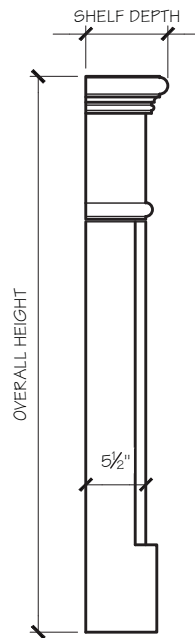

ELISSA MANTEL DIMENSIONS

Opening Width	54"
Opening Height	37.5"
Overall Width	73.5"
Overall Height	53"
Shelf Depth	8"

ELISSA MANTEL PRICING

Opening Width	54"
	\$2,195

SITWORKS

FIREPLACE MANTELS

ELISSA FIREPLACE MANTEL