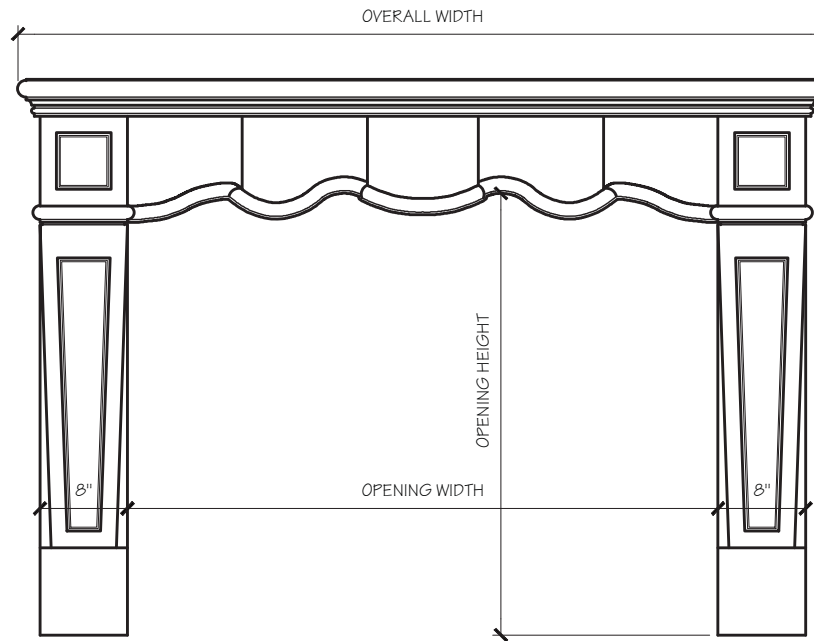

SITWORKS

FIREPLACE MANTELS

ELISSA FIREPLACE MANTEL

SITWORKS, INC. | 363 WEST CANINO | HOUSTON, TX 77037
TOLL FREE: 800-599-5463 | LOCAL: 281-931-1000 | FAX: 281-931-1044

SITWORKS

FIREPLACE MANTELS

ELISSA FIREPLACE MANTEL

ELISSA MANTEL DIMENSIONS

Opening Width	54"
Opening Height	37.5"
Overall Width	73.5"
Overall Height	53"
Shelf Depth	8"

ELISSA MANTEL PRICING

Opening Width	54"
	\$2,195

SITWORKS

FIREPLACE MANTELS

ELISSA FIREPLACE MANTEL