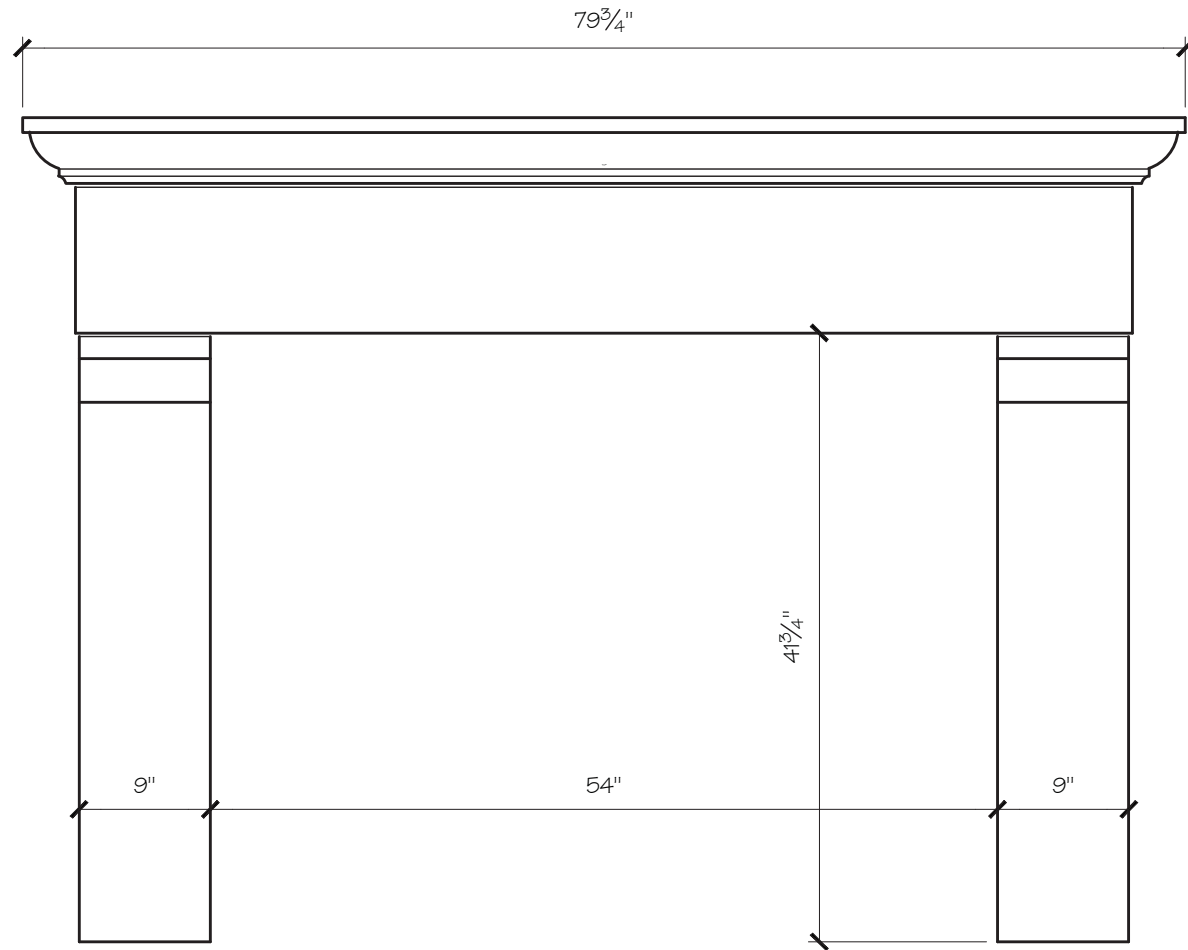

SITWORKS

FIREPLACE MANTELS

ISABELLA FIREPLACE MANTEL