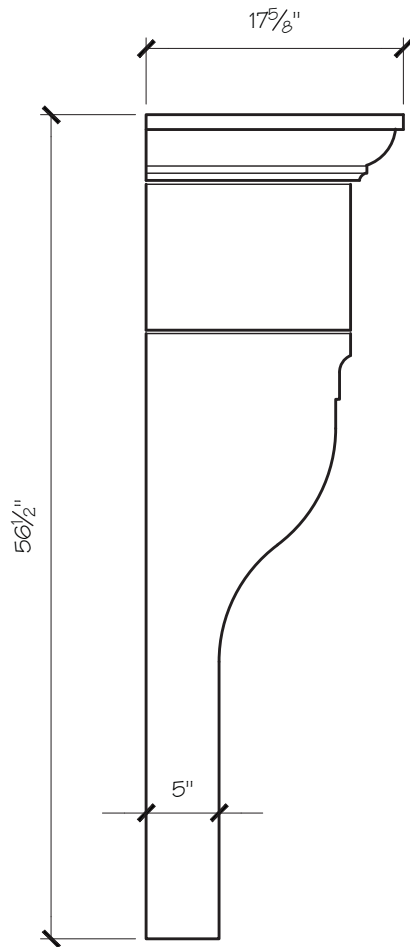

SITWORKS

FIREPLACE MANTELS

ISABELLA FIREPLACE MANTEL