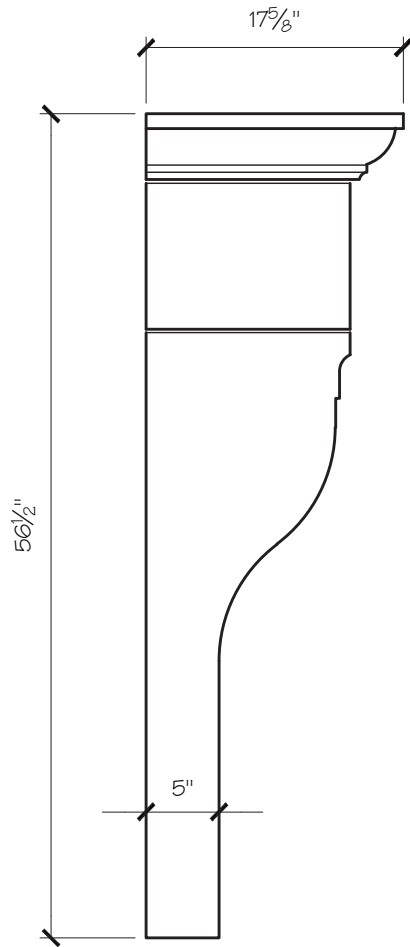

SITWORKS

FIREPLACE MANTELS

ISABELLA FIREPLACE MANTEL