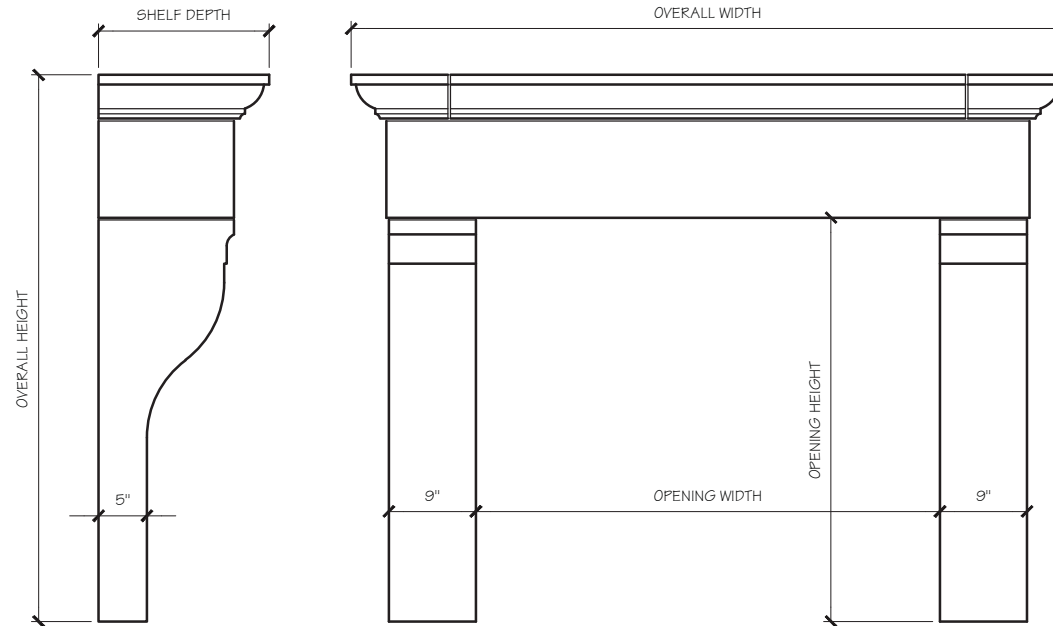

ISABELLA MANTEL DIMENSIONS

Opening Width	36"	42"	48"	54"	60"
Opening Height	36"	36"	42"	42"	48"
Overall Width	62"	68"	74"	80"	86"
Overall Height	51"	51"	57"	57"	63"
Shelf Depth	17.5"	17.5"	17.5"	17.5"	17.5"

ISABELLA MANTEL PRICING

Opening Width	36"	42"	48"	54"	60"
	\$2,575	\$2,725	\$2,875	\$3,025	\$3,200

SITWORKS

FIREPLACE MANTELS

ISABELLA FIREPLACE MANTEL

SITWORKS

FIREPLACE MANTELS

ISABELLA FIREPLACE MANTEL