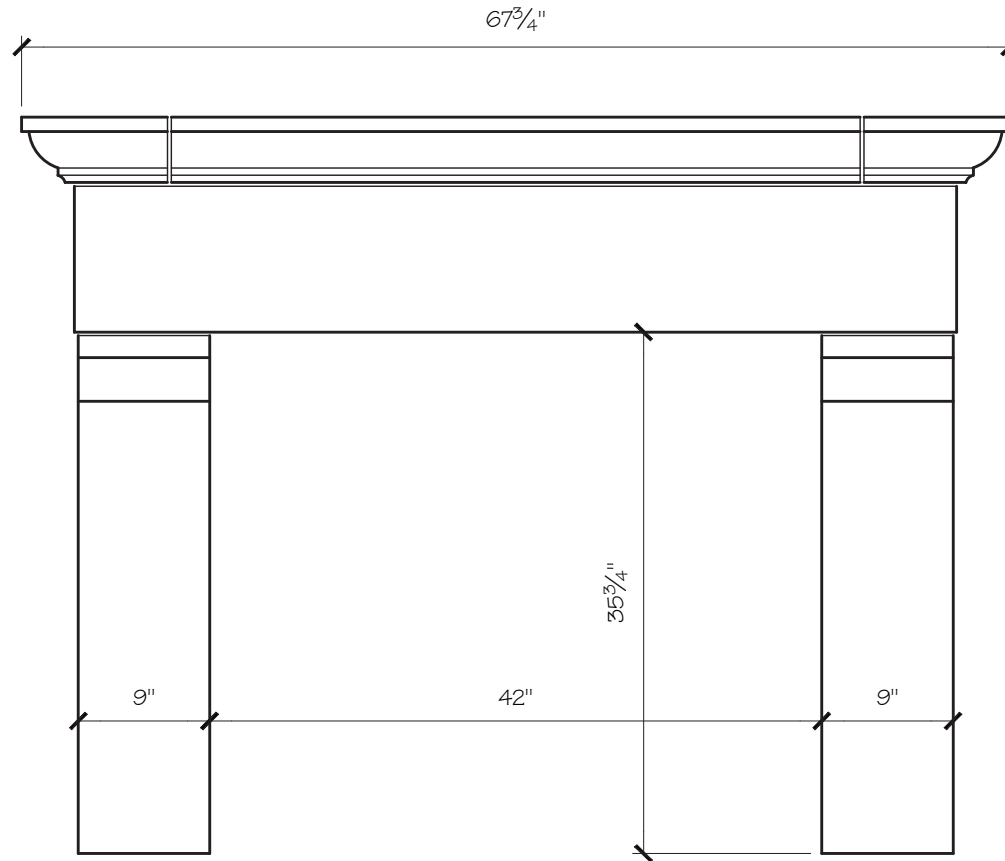

ISABELLA MANTEL DIMENSIONS

Opening Width	36"	42"	48"	54"	60"
Opening Height	36"	36"	42"	42"	48"
Overall Width	62"	68"	74"	80"	86"
Overall Height	51"	51"	57"	57"	63"
Shelf Depth	17.5"	17.5"	17.5"	17.5"	17.5"

ISABELLA MANTEL PRICING

Opening Width	36"	42"	48"	54"	60"
	\$2,575	\$2,725	\$2,875	\$3,025	\$3,200

SITWORKS

FIREPLACE MANTELS

ISABELLA FIREPLACE MANTEL

SITWORKS

FIREPLACE MANTELS

ISABELLA FIREPLACE MANTEL