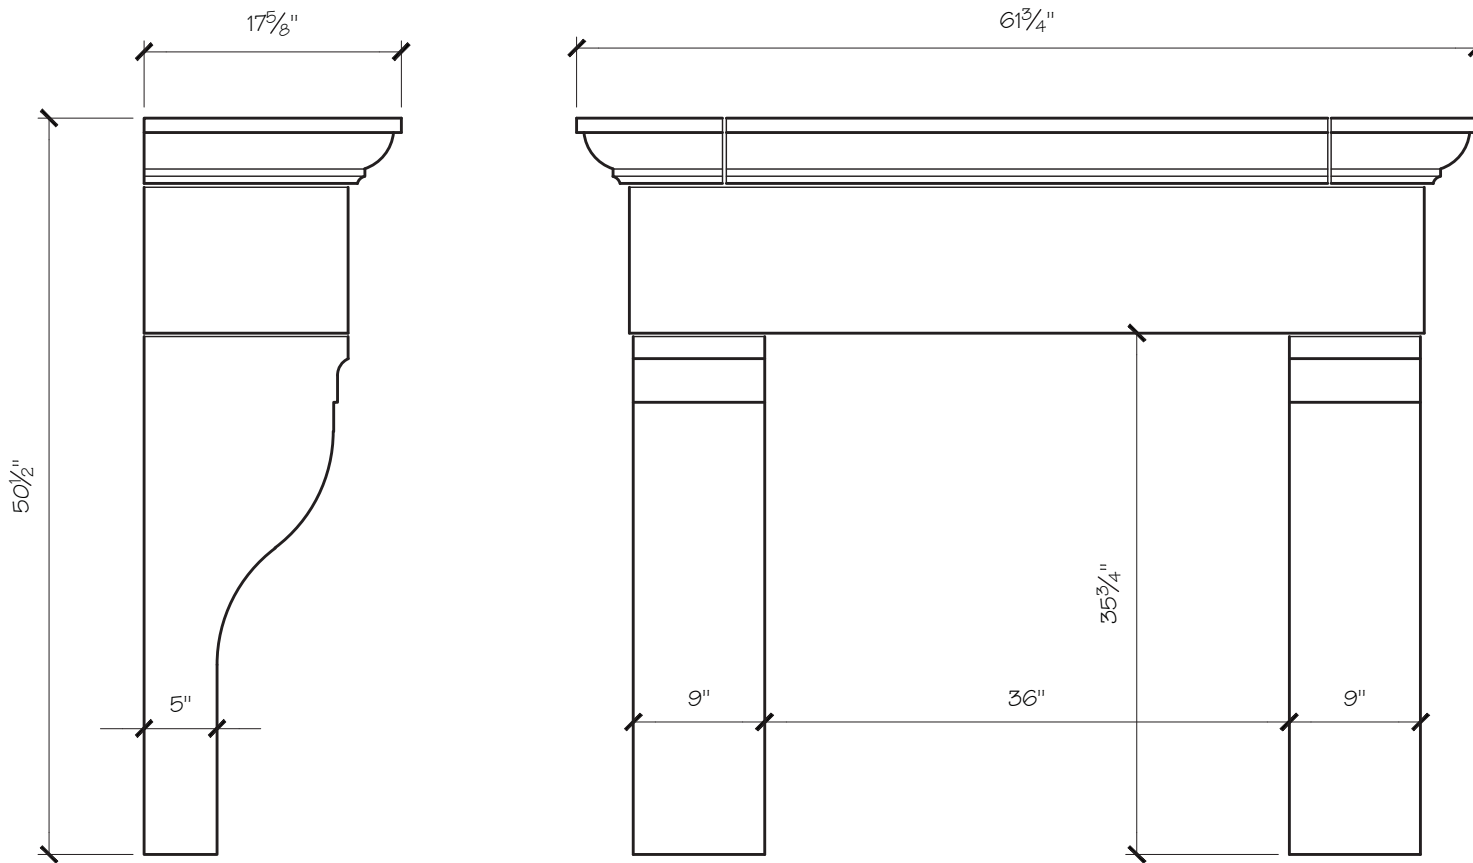

ISABELLA MANTEL DIMENSIONS

Opening Width	36"	42"	48"	54"	60"
Opening Height	36"	36"	42"	42"	48"
Overall Width	62"	68"	74"	80"	86"
Overall Height	51"	51"	57"	57"	63"
Shelf Depth	17.5"	17.5"	17.5"	17.5"	17.5"

ISABELLA MANTEL PRICING

Opening Width	36"	42"	48"	54"	60"
	\$2,575	\$2,725	\$2,875	\$3,025	\$3,200

SITWORKS

FIREPLACE MANTELS

ISABELLA FIREPLACE MANTEL

SITWORKS

FIREPLACE MANTELS

ISABELLA FIREPLACE MANTEL