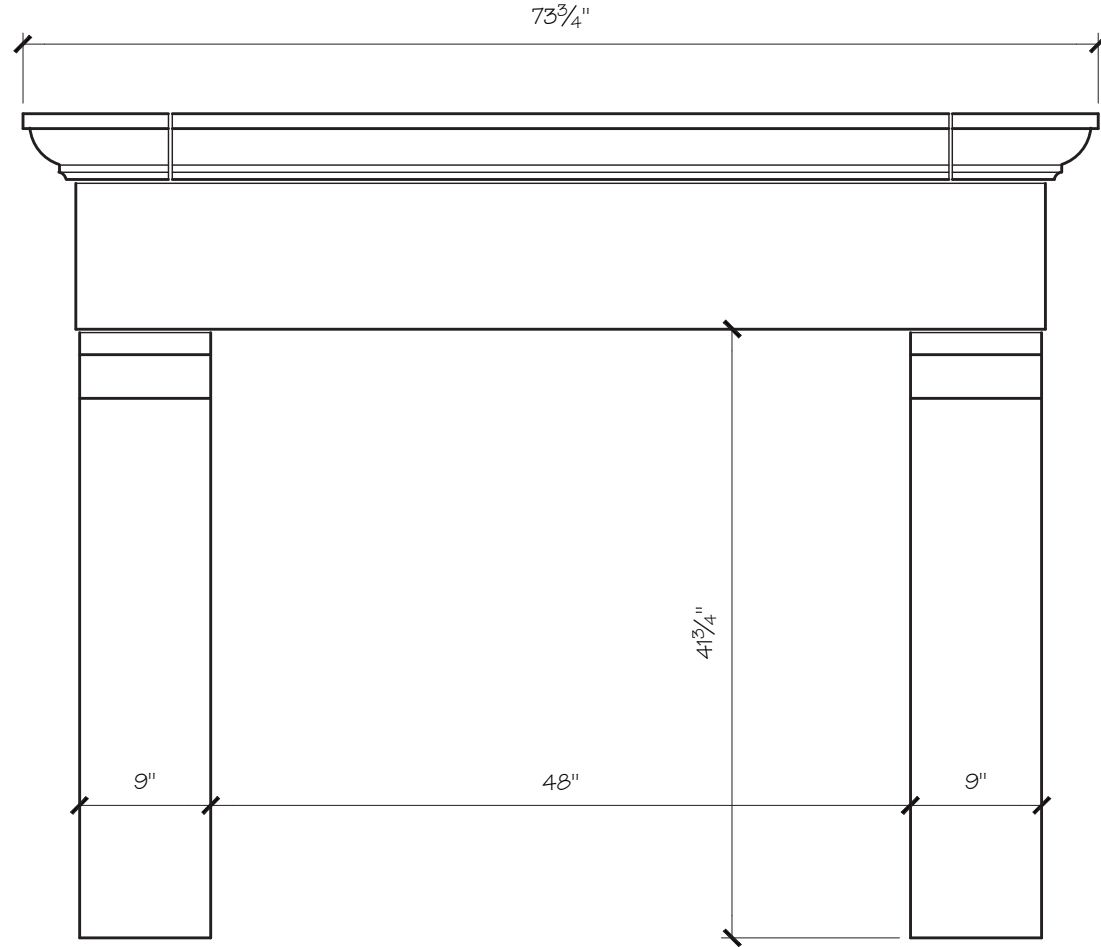

SITWORKS

FIREPLACE MANTELS

ISABELLA FIREPLACE MANTEL