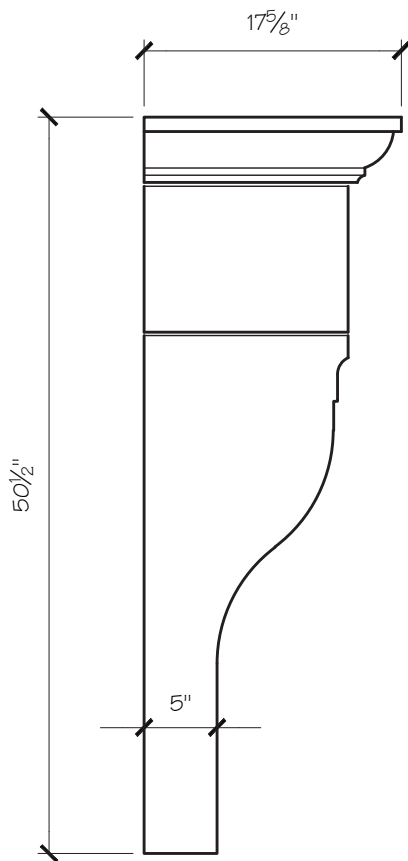

ISABELLA MANTEL DIMENSIONS

Opening Width	36"	42"	48"	54"	60"
Opening Height	36"	36"	42"	42"	48"
Overall Width	62"	68"	74"	80"	86"
Overall Height	51"	51"	57"	57"	63"
Shelf Depth	17.5"	17.5"	17.5"	17.5"	17.5"

ISABELLA MANTEL PRICING

Opening Width	36"	42"	48"	54"	60"
	\$2,575	\$2,725	\$2,875	\$3,025	\$3,200

SITWORKS

FIREPLACE MANTELS

ISABELLA FIREPLACE MANTEL

SITWORKS

FIREPLACE MANTELS

ISABELLA FIREPLACE MANTEL