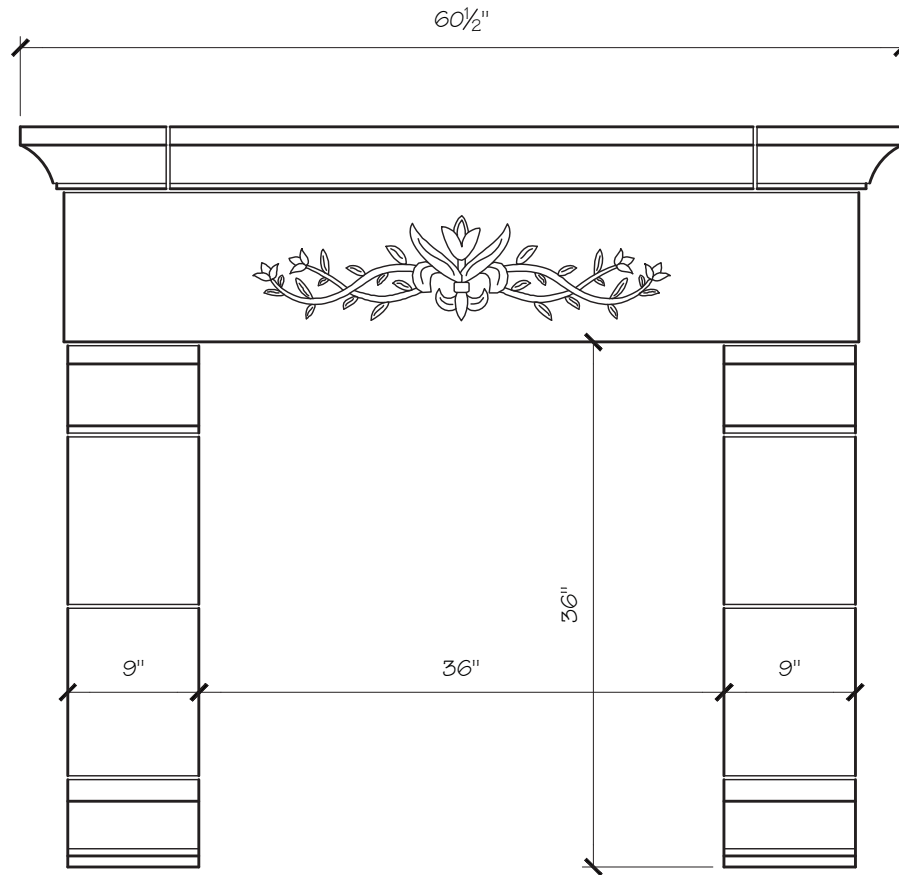

SITWORKS

FIREPLACE MANTELS

KRISTINA FIREPLACE MANTEL