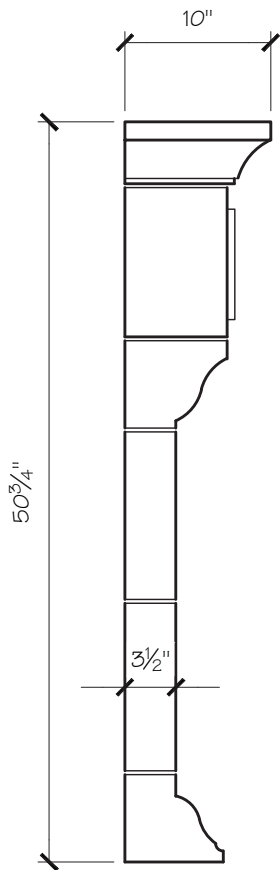

SITWORKS

FIREPLACE MANTELS

KRISTINA FIREPLACE MANTEL