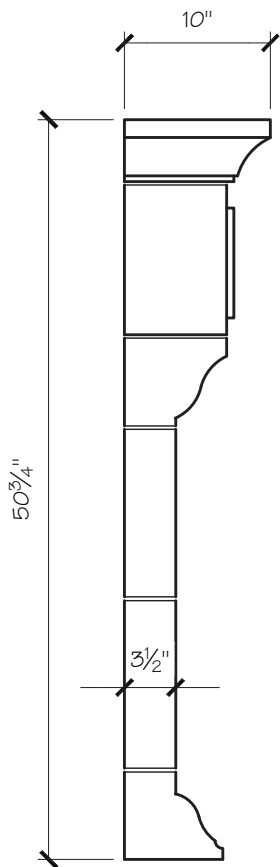

SITWORKS

FIREPLACE MANTELS

KRISTINA FIREPLACE MANTEL