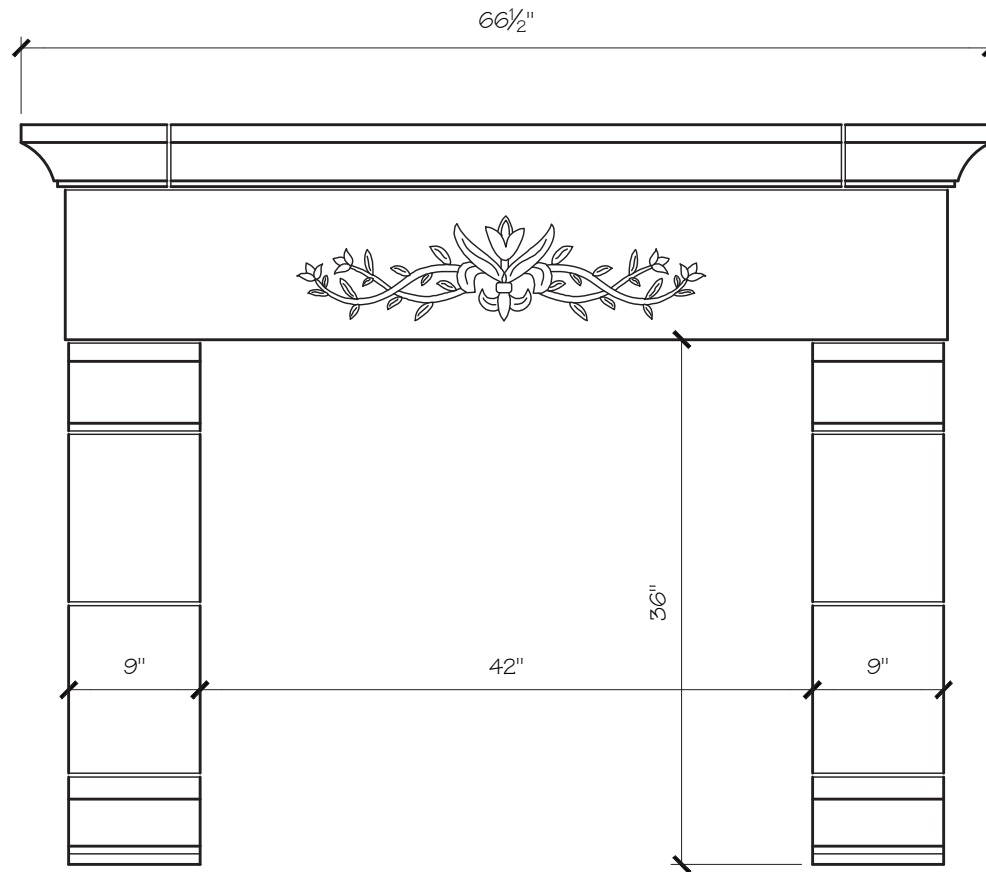

SITWORKS

FIREPLACE MANTELS

KRISTINA FIREPLACE MANTEL