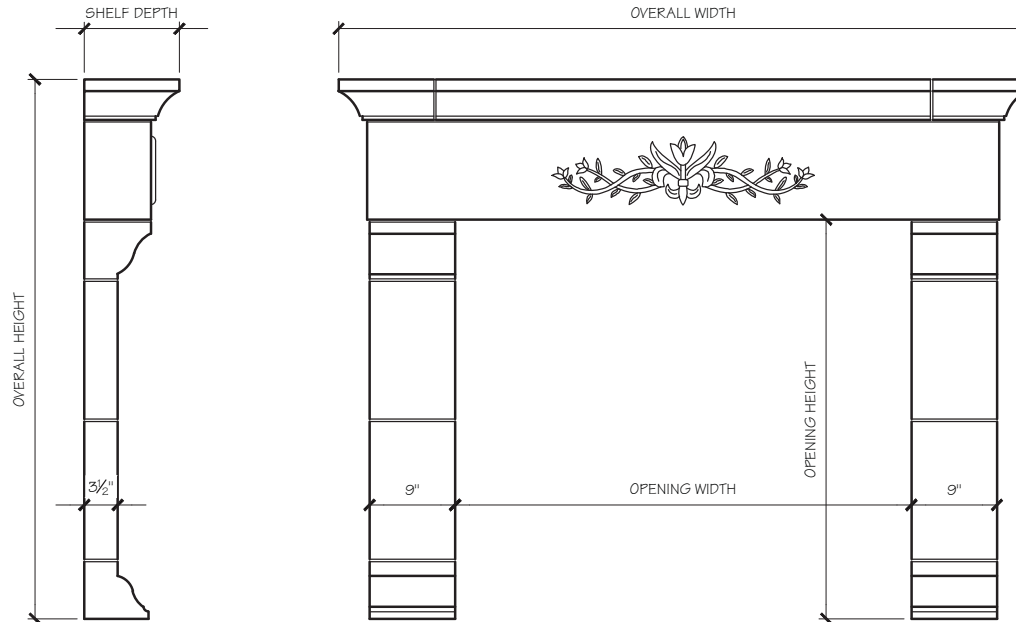

SITWORKS

FIREPLACE MANTELS

KRISTINA FIREPLACE MANTEL

KRISTINA MANTEL DIMENSIONS

Opening Width	36"	42"	54"
Opening Height	36"	36"	42"
Overall Width	60.5"	66.5"	78.5"
Overall Height	51"	51"	57"
Shelf Depth	10"	10"	10"

KRISTINA MANTEL PRICING

Opening Width	36"	42"	54"
	$1,850	$1,975	$3,100