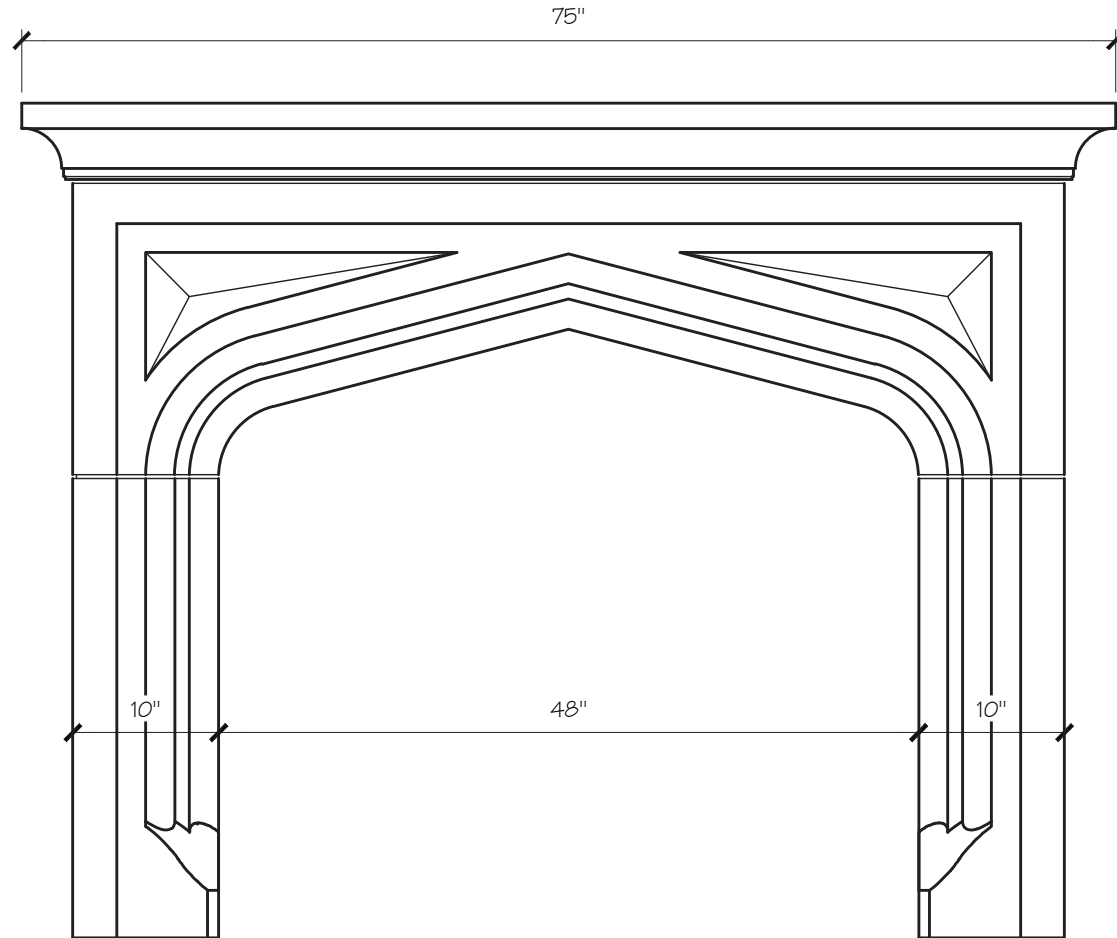

### MARGEUX MANTEL DIMENSIONS

Opening Width	48"	54"
Opening Height	42"	42"
Overall Width	75"	81"
Overall Height	57"	57"
Shelf Depth	10.5"	10.5"

### MARGEUX MANTEL PRICING

Opening Width	48"	54"
	\$2,875	\$2,975

**MARGEUX FIREPLACE MANTEL**