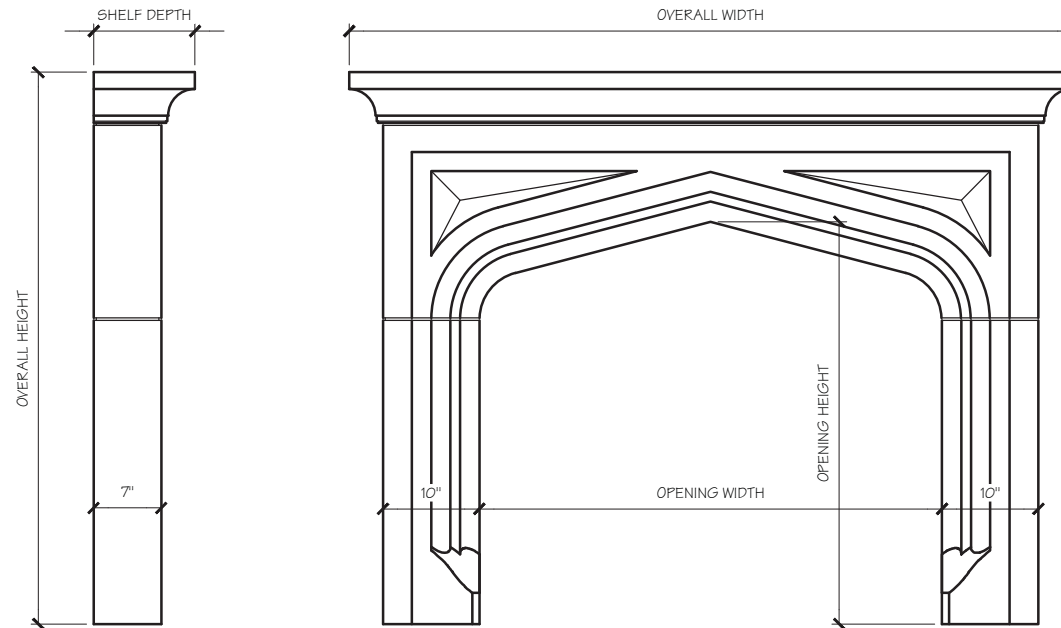

SITWORKS

FIREPLACE MANTELS

MARGEUX FIREPLACE MANTEL

MARGEUX MANTEL DIMENSIONS

Opening Width	48"	54"
Opening Height	42"	42"
Overall Width	75"	81"
Overall Height	57"	57"
Shelf Depth	10.5"	10.5"

MARGEUX MANTEL PRICING

Opening Width	48"	54"
	$2,875	$2,975