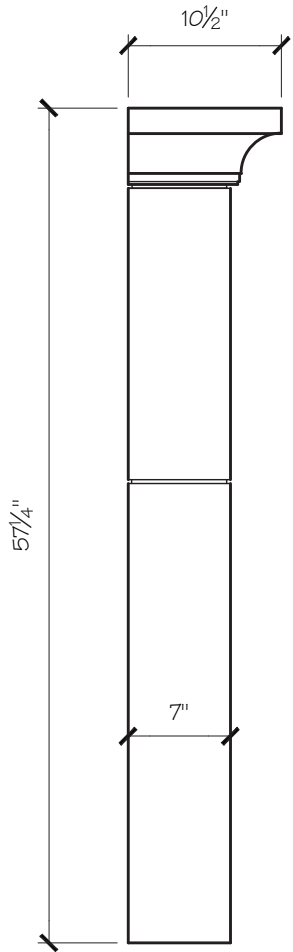

### MARGEUX MANTEL DIMENSIONS

Opening Width	48"	54"
Opening Height	42"	42"
Overall Width	75"	81"
Overall Height	57"	57"
Shelf Depth	10.5"	10.5"

### MARGEUX MANTEL PRICING

Opening Width	48"	54"
	\$2,875	\$2,975

**MARGEUX FIREPLACE MANTEL**