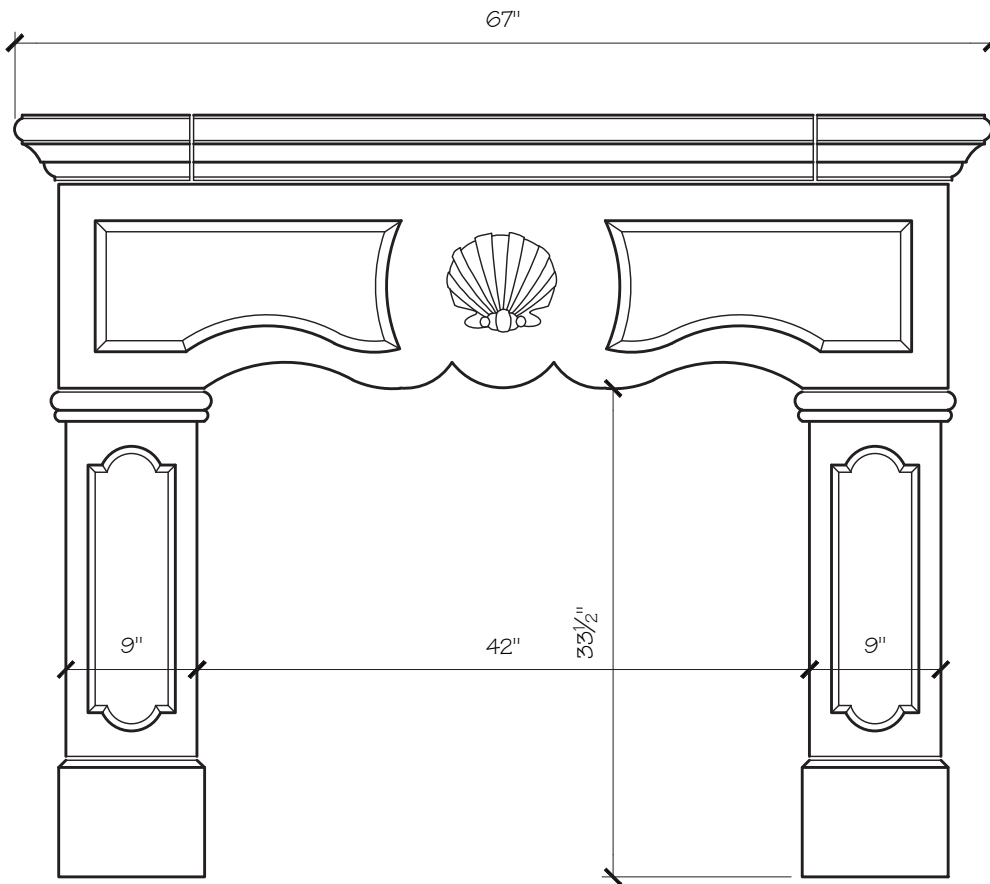

RACHEL FIREPLACE MANTEL

SITWORKS

FIREPLACE MANTELS

RACHEL MANTEL DIMENSIONS

Opening Width	42"	54"
Opening Height	35.5"	41.5"
Overall Width	67"	79"
Overall Height	52.5"	58.5"
Shelf Depth	12"	12"

RACHEL MANTEL PRICING

Opening Width	42"	54"
	\$2,525	\$2,875

SITWORKS

FIREPLACE MANTELS

RACHEL FIREPLACE MANTEL

SITWORKS

FIREPLACE MANTELS

RACHEL FIREPLACE MANTEL