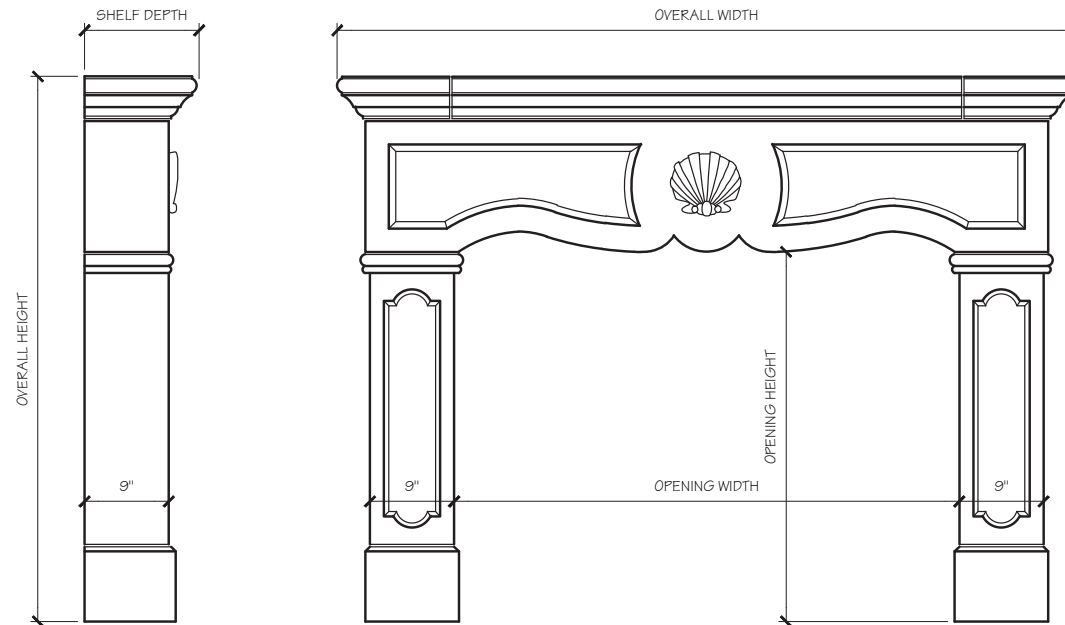

RACHEL FIREPLACE MANTEL

SITWORKS

FIREPLACE MANTELS

RACHEL MANTEL DIMENSIONS

Opening Width	42"	54"
Opening Height	35.5"	41.5"
Overall Width	67"	79"
Overall Height	52.5"	58.5"
Shelf Depth	12"	12"

RACHEL MANTEL PRICING

Opening Width	42"	54"
	\$2,525	\$2,875

SITWORKS

FIREPLACE MANTELS

RACHEL FIREPLACE MANTEL

SITWORKS

FIREPLACE MANTELS

RACHEL FIREPLACE MANTEL