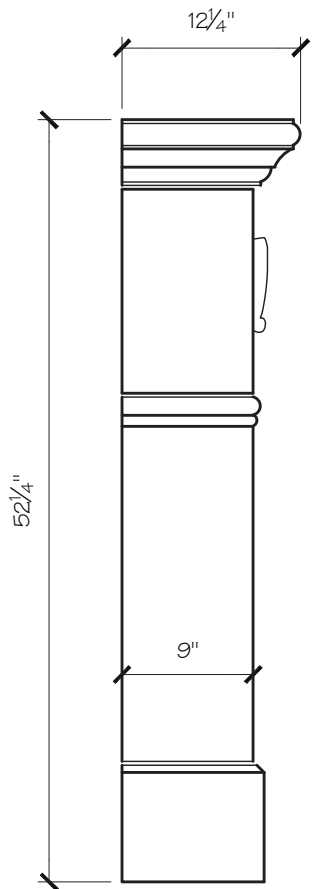

RACHEL FIREPLACE MANTEL

SITWORKS

FIREPLACE MANTELS

RACHEL MANTEL DIMENSIONS

Opening Width	42"	54"
Opening Height	35.5"	41.5"
Overall Width	67"	79"
Overall Height	52.5"	58.5"
Shelf Depth	12"	12"

RACHEL MANTEL PRICING

Opening Width	42"	54"
	\$2,525	\$2,875

SITWORKS

FIREPLACE MANTELS

RACHEL FIREPLACE MANTEL

SITWORKS

FIREPLACE MANTELS

RACHEL FIREPLACE MANTEL