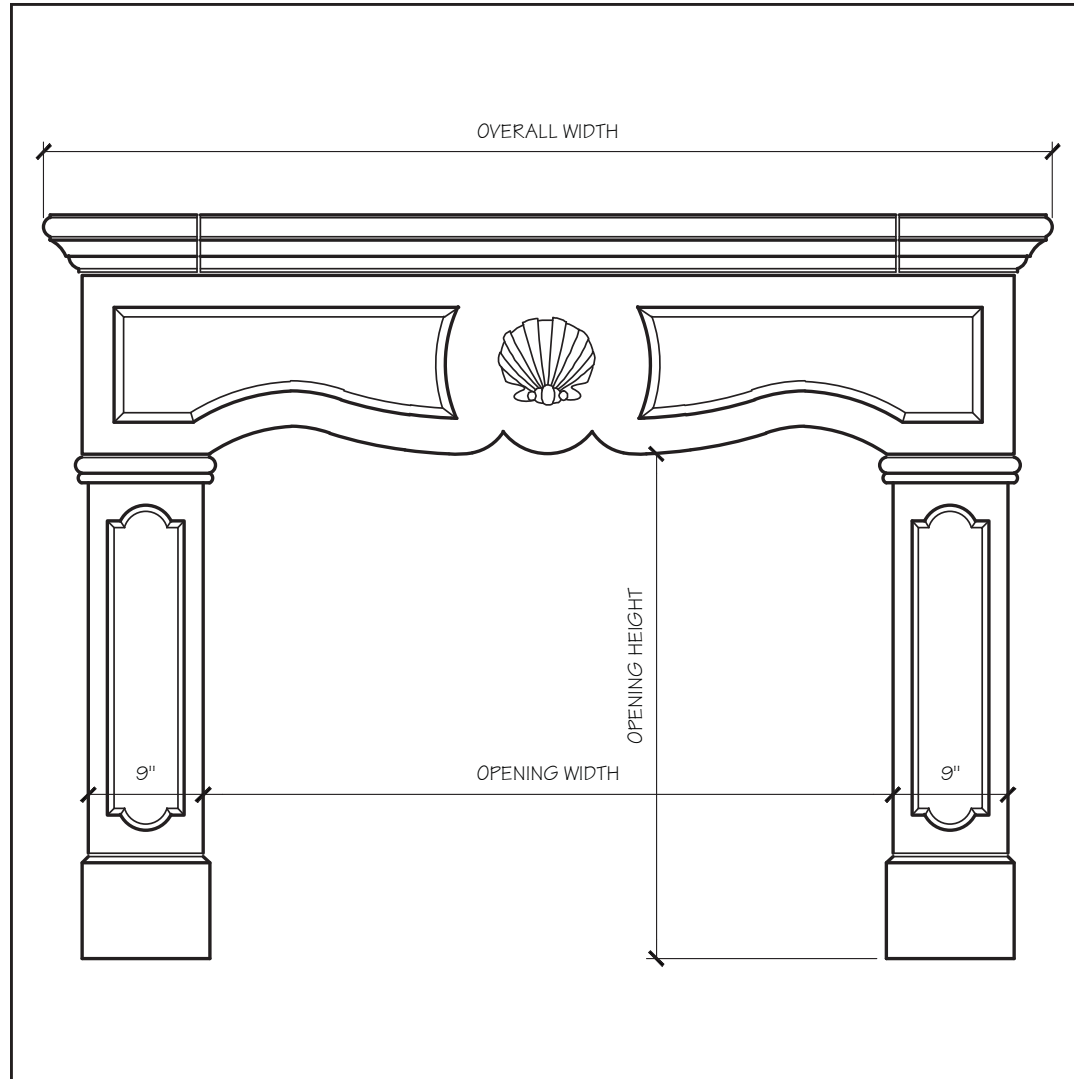

RACHEL FIREPLACE MANTEL

SITWORKS

FIREPLACE MANTELS

RACHEL MANTEL DIMENSIONS

Opening Width	42"	54"
Opening Height	35.5"	41.5"
Overall Width	67"	79"
Overall Height	52.5"	58.5"
Shelf Depth	12"	12"

RACHEL MANTEL PRICING

Opening Width	42"	54"
	\$2,525	\$2,875

SITWORKS

FIREPLACE MANTELS

RACHEL FIREPLACE MANTEL

SITWORKS

FIREPLACE MANTELS

RACHEL FIREPLACE MANTEL