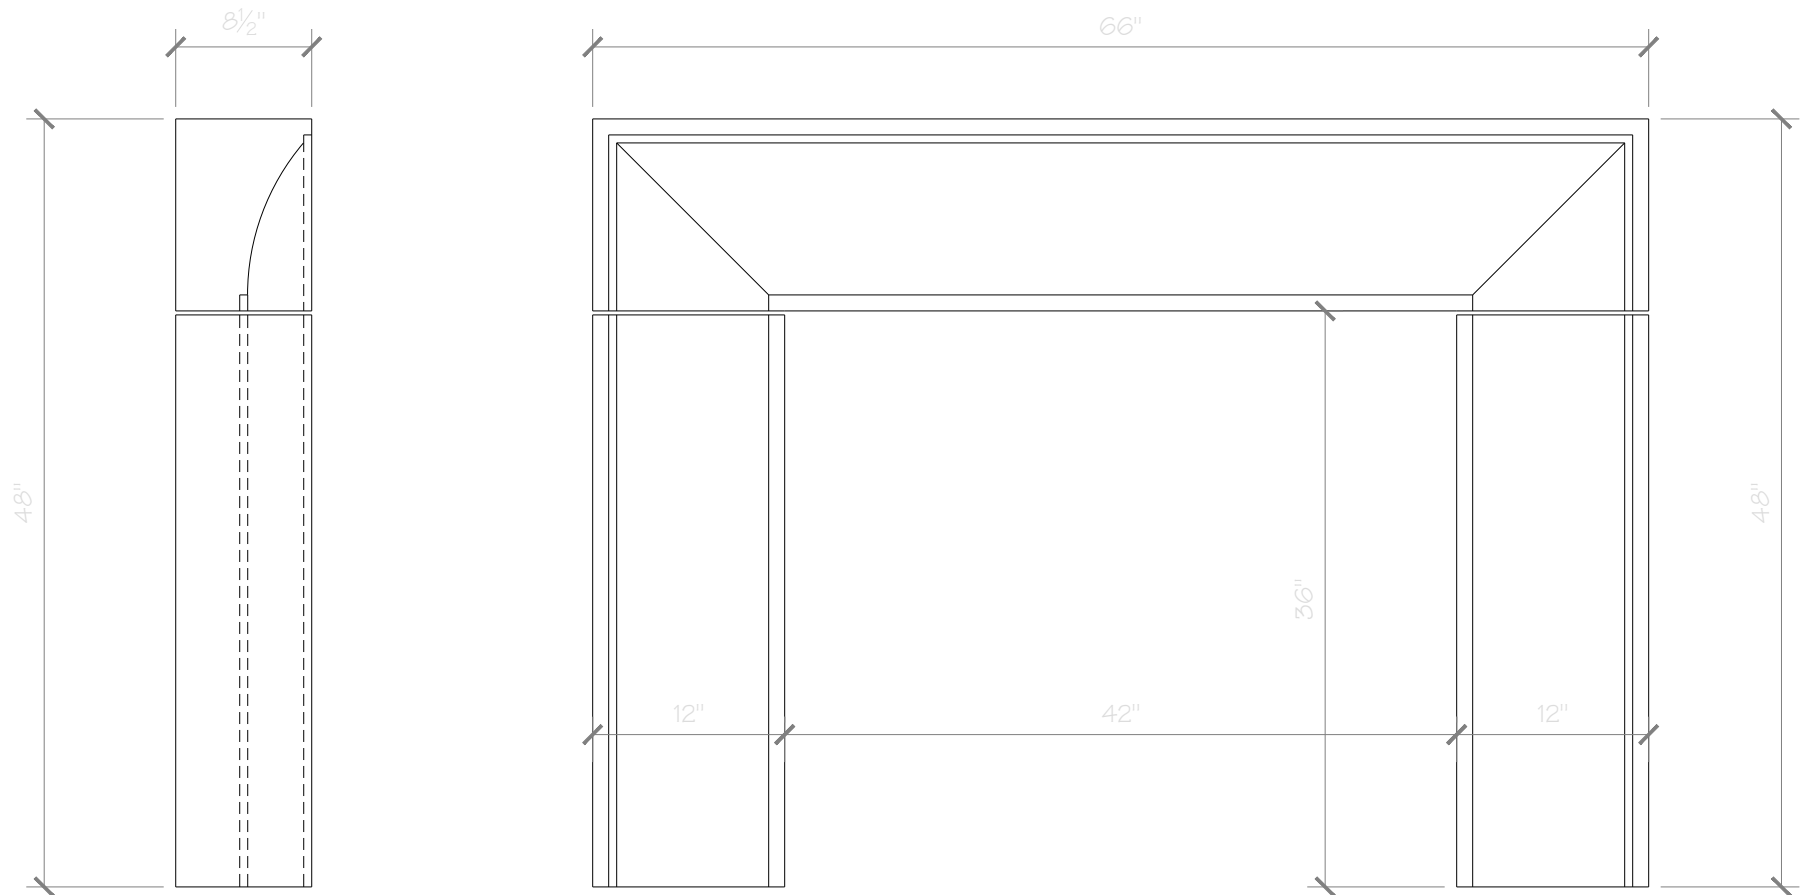

SITWORKS

FIREPLACE MANTELS

SADIE FIREPLACE MANTEL

SADIE MANTEL DIMENSIONS

Opening Width	36"	42"	48"	54"
Opening Height	36"	36"	42"	42"
Overall Width	60"	66"	72"	78"
Overall Height	48"	48"	54"	54"
Shelf Depth	8½"	8½"	8½"	8½"

SADIE MANTEL PRICING

Opening Width	36"	42"	48"	54"
	\$2,100	\$2,200	\$2,300	\$2,400

SITWORKS

FIREPLACE MANTELS

SADIE FIREPLACE MANTEL

SITWORKS

FIREPLACE MANTELS

SADIE FIREPLACE MANTEL