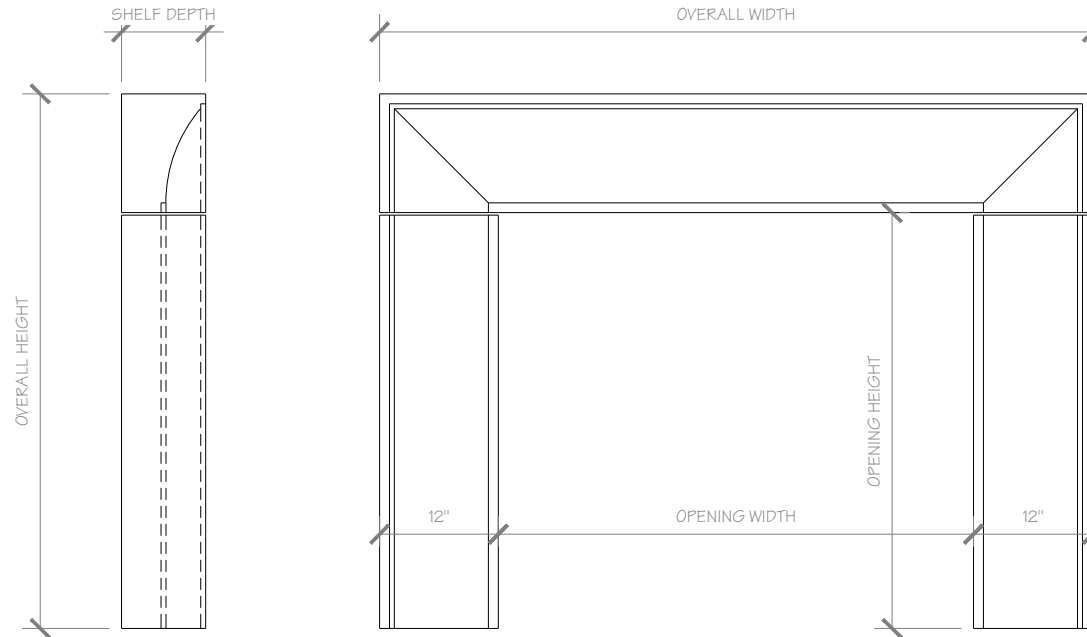

SITWORKS

FIREPLACE MANTELS

SADIE FIREPLACE MANTEL

SADIE MANTEL DIMENSIONS

Opening Width	36"	42"	48"	54"
Opening Height	36"	36"	42"	42"
Overall Width	60"	66"	72"	78"
Overall Height	48"	48"	54"	54"
Shelf Depth	8½"	8½"	8½"	8½"

SADIE MANTEL PRICING

Opening Width	36"	42"	48"	54"
	\$2,100	\$2,200	\$2,300	\$2,400

SITWORKS

FIREPLACE MANTELS

SADIE FIREPLACE MANTEL

SITWORKS

FIREPLACE MANTELS

SADIE FIREPLACE MANTEL