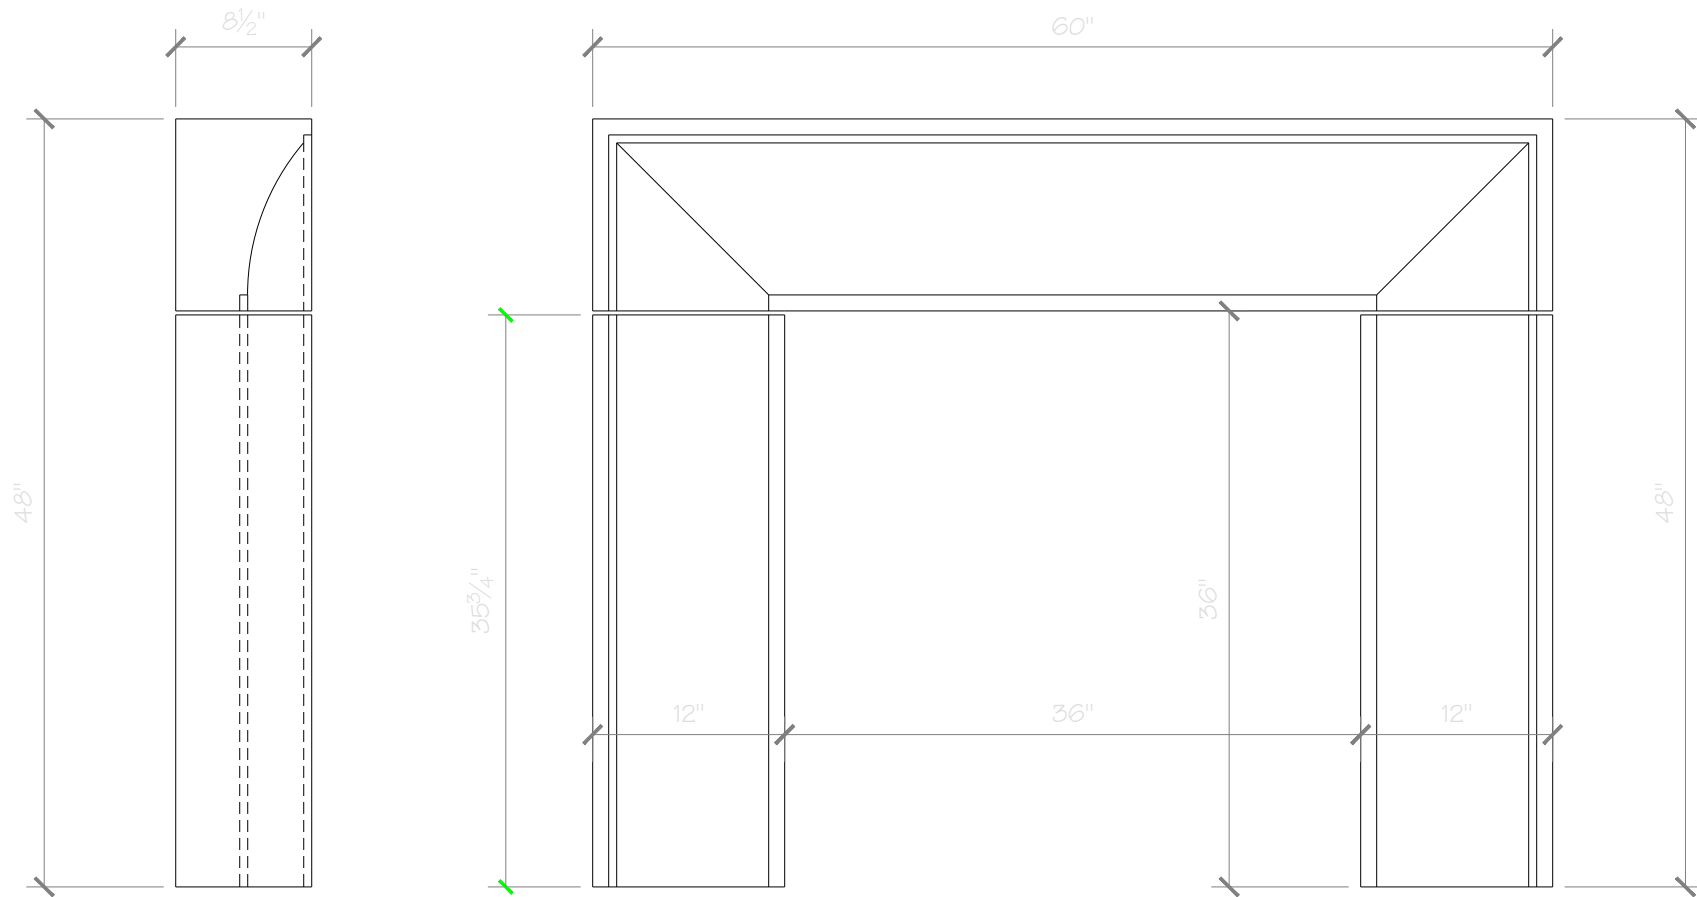

SITWORKS

FIREPLACE MANTELS

SADIE FIREPLACE MANTEL

SADIE MANTEL DIMENSIONS

Opening Width	36"	42"	48"	54"
Opening Height	36"	36"	42"	42"
Overall Width	60"	66"	72"	78"
Overall Height	48"	48"	54"	54"
Shelf Depth	8½"	8½"	8½"	8½"

SADIE MANTEL PRICING

Opening Width	36"	42"	48"	54"
	\$2,100	\$2,200	\$2,300	\$2,400

SITWORKS

FIREPLACE MANTELS

SADIE FIREPLACE MANTEL

SITWORKS

FIREPLACE MANTELS

SADIE FIREPLACE MANTEL