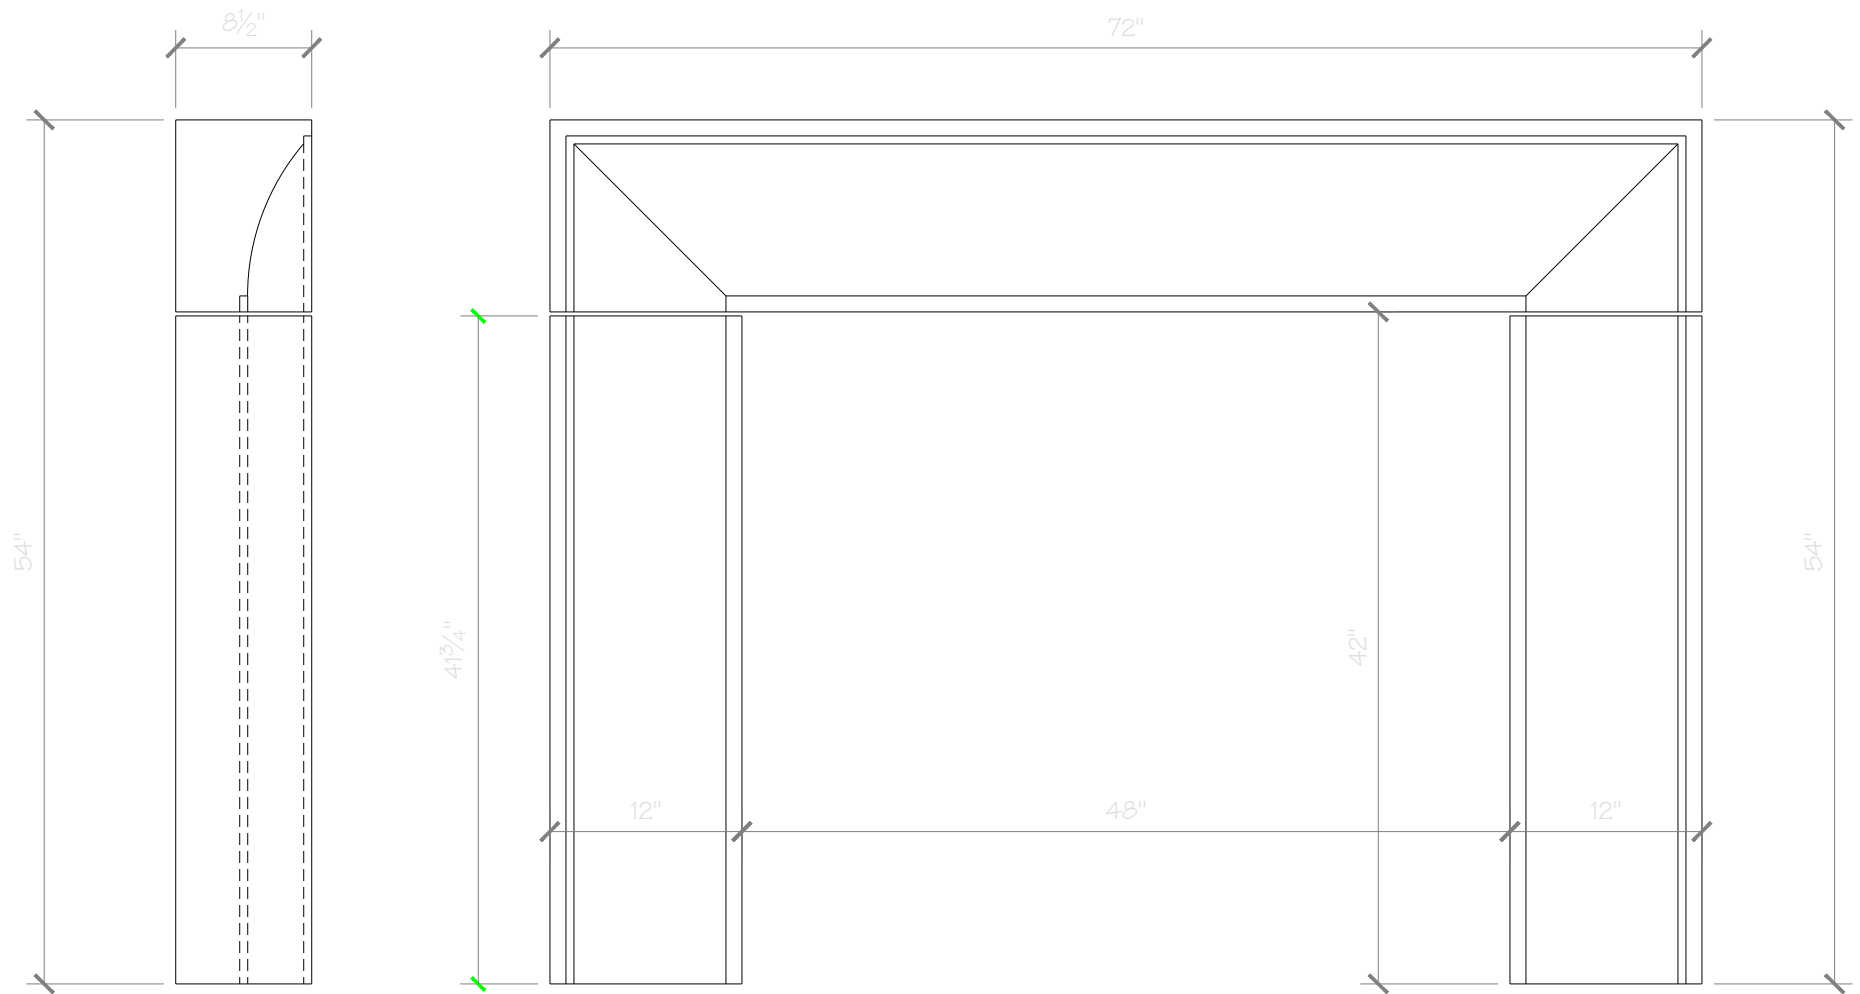

SITWORKS

FIREPLACE MANTELS

SADIE FIREPLACE MANTEL