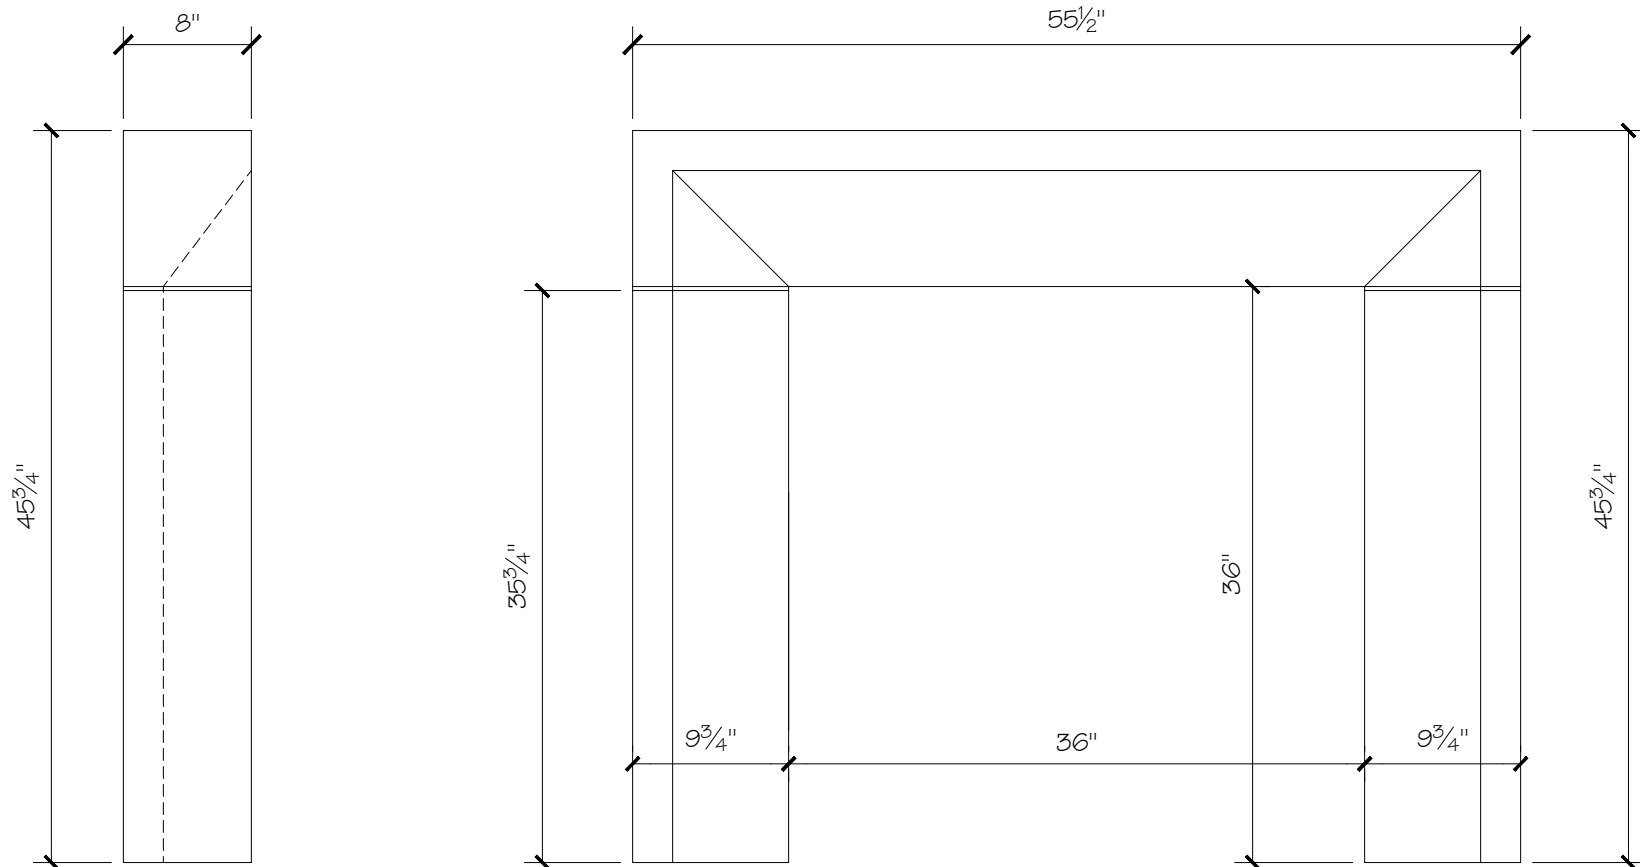

SITWORKS

FIREPLACE MANTELS

VIVIAN FIREPLACE MANTEL

VIVIAN MANTEL DIMENSIONS

Opening Width	36"	42"	48"	54"
Opening Height	36"	36"	42"	42"
Overall Width	55 ½"	61 ½"	67 ½"	73 ½"
Overall Height	45 ¾"	45 ¾"	51 ¾"	51 ¾"
Shelf Depth	8"	8"	8"	8"

VIVIAN MANTEL DIMENSIONS

Opening Width	36"	42"	48"	54"
	\$2,000	\$2,100	\$2,200	\$2,300

SITWORKS

FIREPLACE MANTELS

VIVIAN FIREPLACE MANTEL

SITWORKS

FIREPLACE MANTELS

VIVIAN FIREPLACE MANTEL