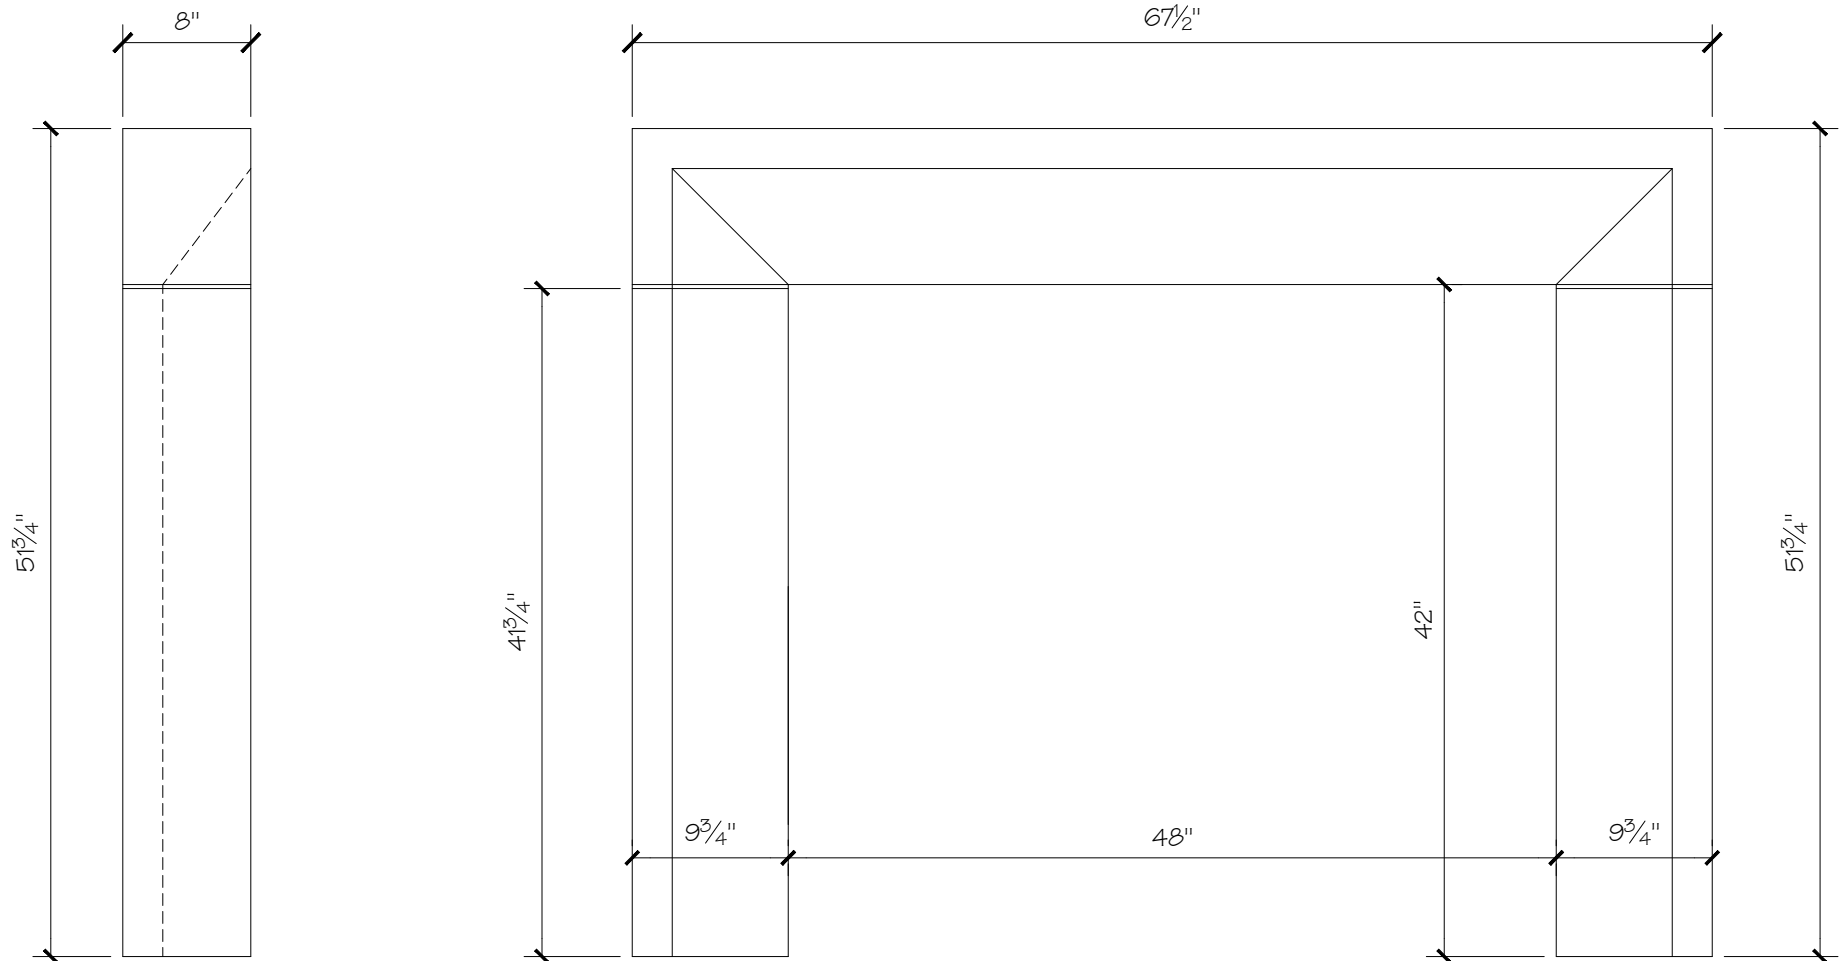

SITWORKS

FIREPLACE MANTELS

VIVIAN FIREPLACE MANTEL