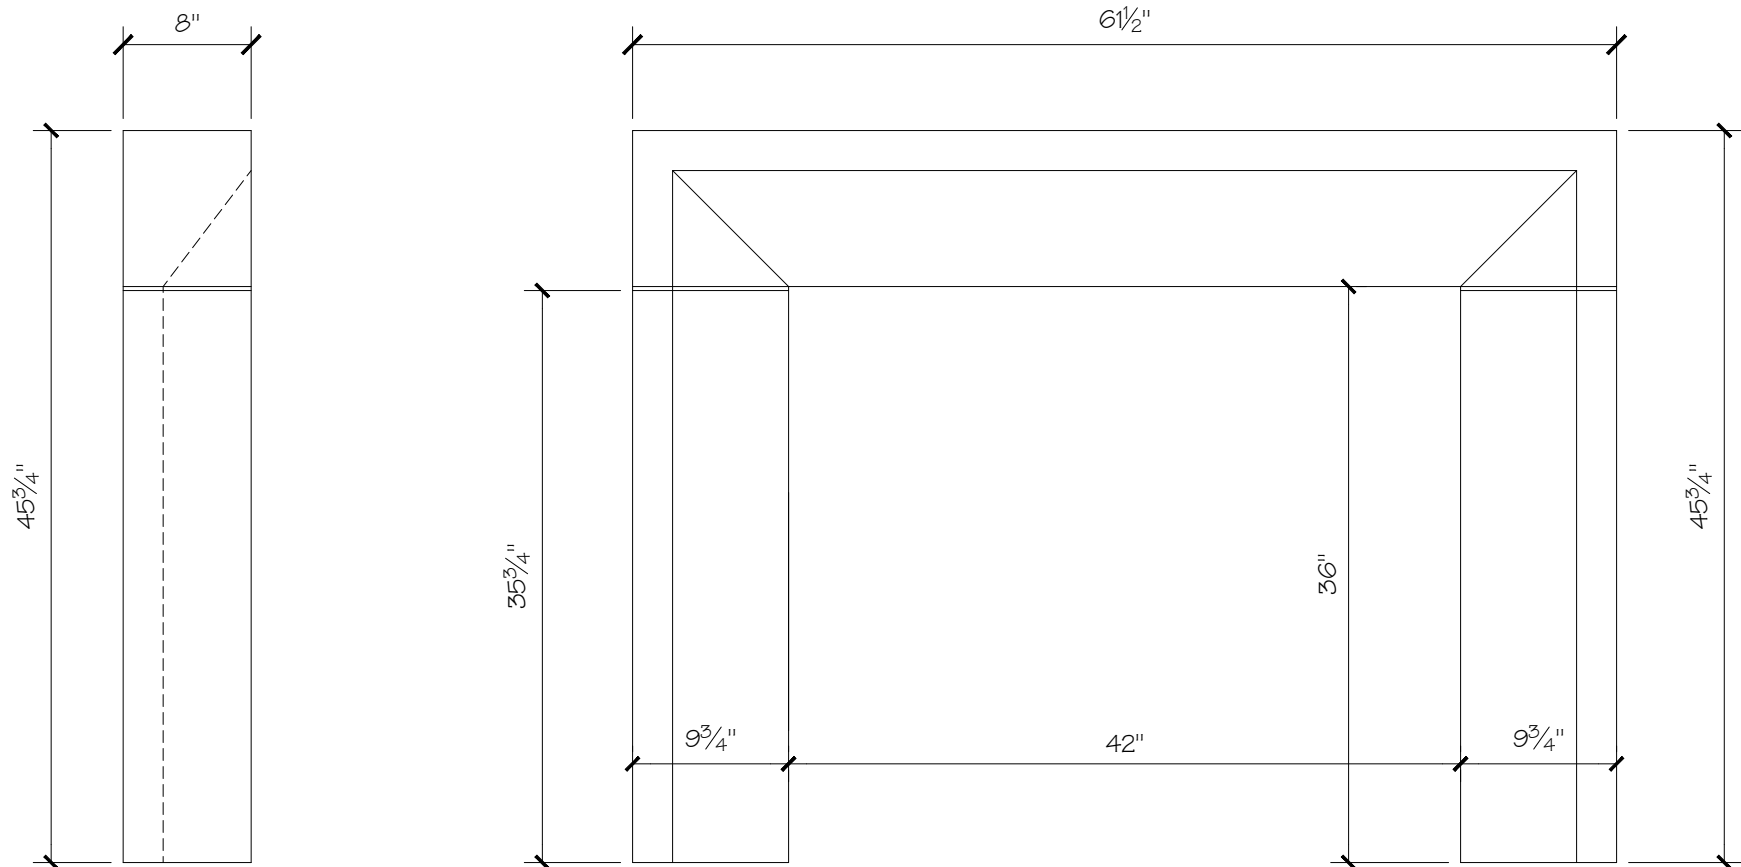

SITWORKS

FIREPLACE MANTELS

VIVIAN FIREPLACE MANTEL

VIVIAN MANTEL DIMENSIONS

Opening Width	36"	42"	48"	54"
Opening Height	36"	36"	42"	42"
Overall Width	55 ½"	61 ½"	67 ½"	73 ½"
Overall Height	45 ¾"	45 ¾"	51 ¾"	51 ¾"
Shelf Depth	8"	8"	8"	8"

VIVIAN MANTEL DIMENSIONS

Opening Width	36"	42"	48"	54"
	\$2,000	\$2,100	\$2,200	\$2,300

SITWORKS

FIREPLACE MANTELS

VIVIAN FIREPLACE MANTEL

SITWORKS

FIREPLACE MANTELS

VIVIAN FIREPLACE MANTEL