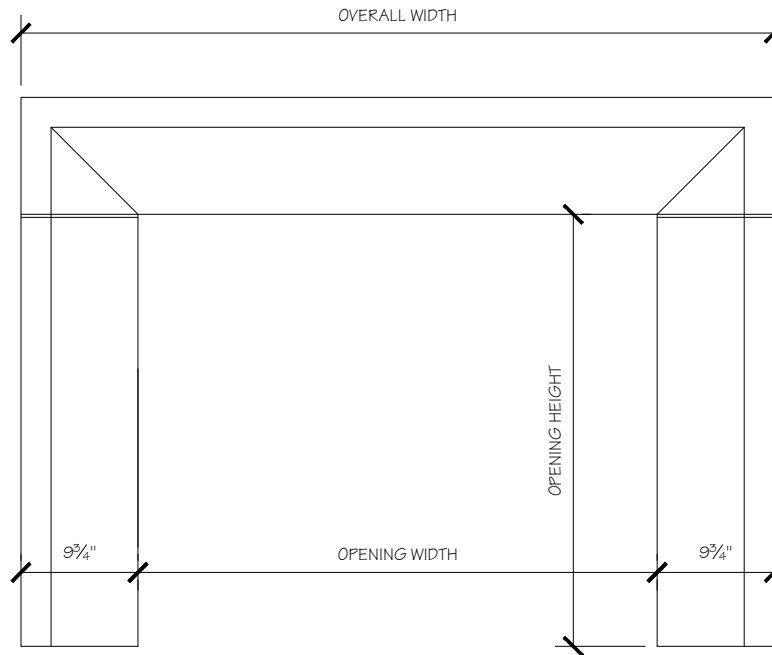

SITWORKS

FIREPLACE MANTELS

VIVIAN FIREPLACE MANTEL

VIVIAN MANTEL DIMENSIONS

Opening Width	36"	42"	48"	54"
Opening Height	36"	36"	42"	42"
Overall Width	55 ½"	61 ½"	67 ½"	73 ½"
Overall Height	45 ¾"	45 ¾"	51 ¾"	51 ¾"
Shelf Depth	8"	8"	8"	8"

VIVIAN MANTEL DIMENSIONS

Opening Width	36"	42"	48"	54"
	\$2,000	\$2,100	\$2,200	\$2,300

SITWORKS

FIREPLACE MANTELS

VIVIAN FIREPLACE MANTEL

SITWORKS

FIREPLACE MANTELS

VIVIAN FIREPLACE MANTEL