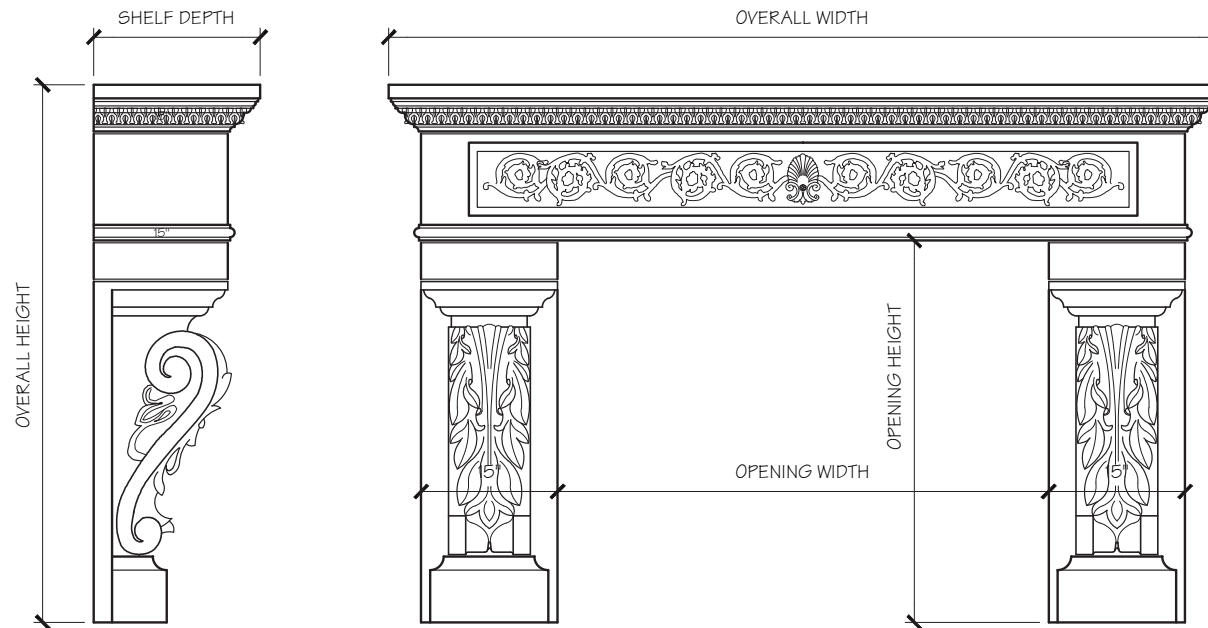

### ALEXIS MANTEL DIMENSIONS

Opening Width	42"	54"
Opening Height	42"	42"
Overall Width	79"	91"
Overall Height	59"	59"
Shelf Depth	18.25"	18.25"

### ALEXIS MANTEL PRICING

Opening Width	42"	54"
	\$4,075	\$4,375