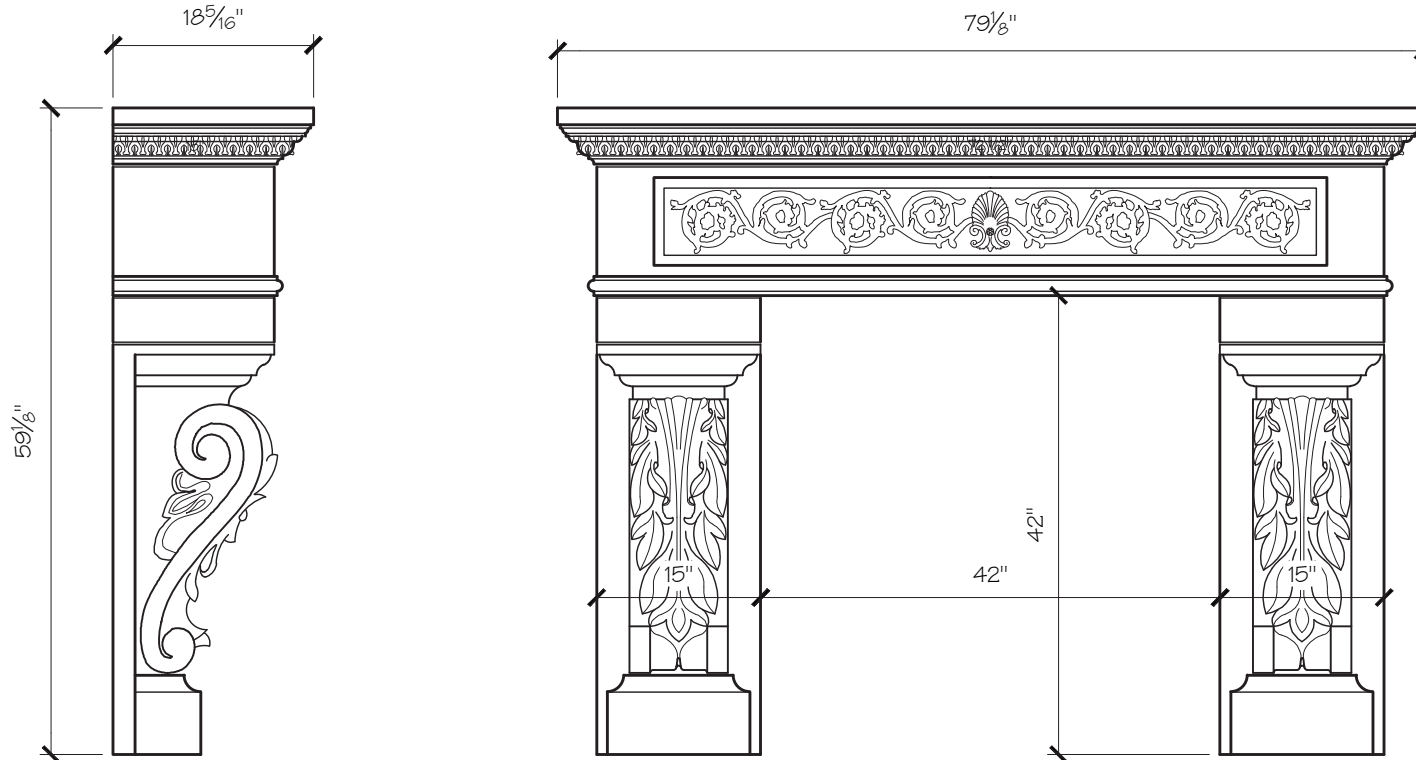

SITWORKS

FIREPLACE MANTELS

ALEXIS FIREPLACE MANTEL