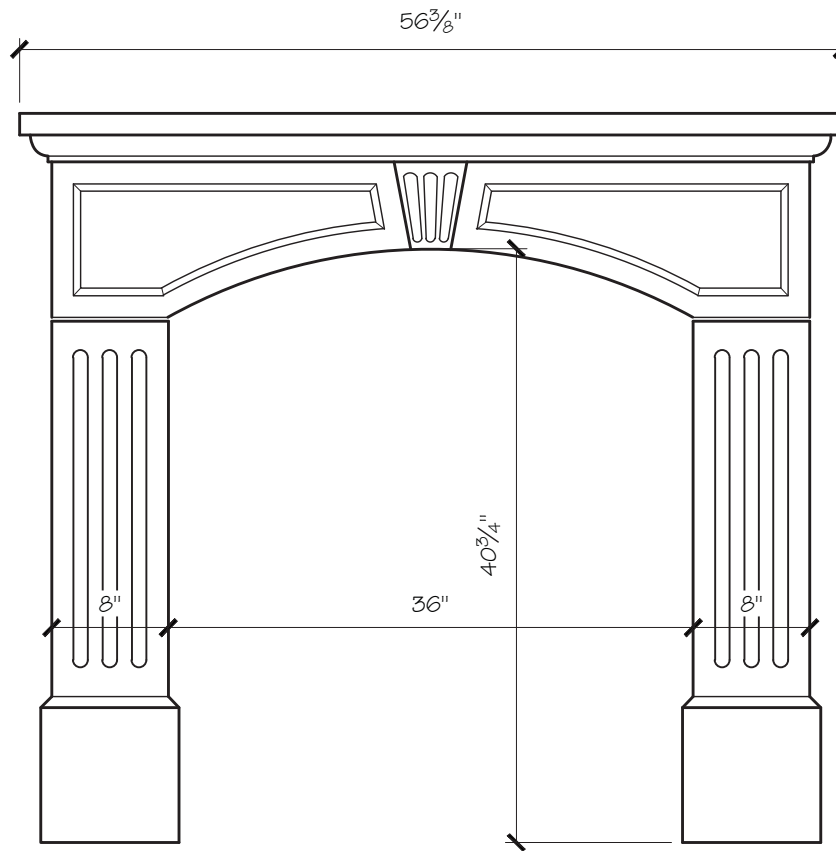

SITWORKS

FIREPLACE MANTELS

ANDREA FIREPLACE MANTEL