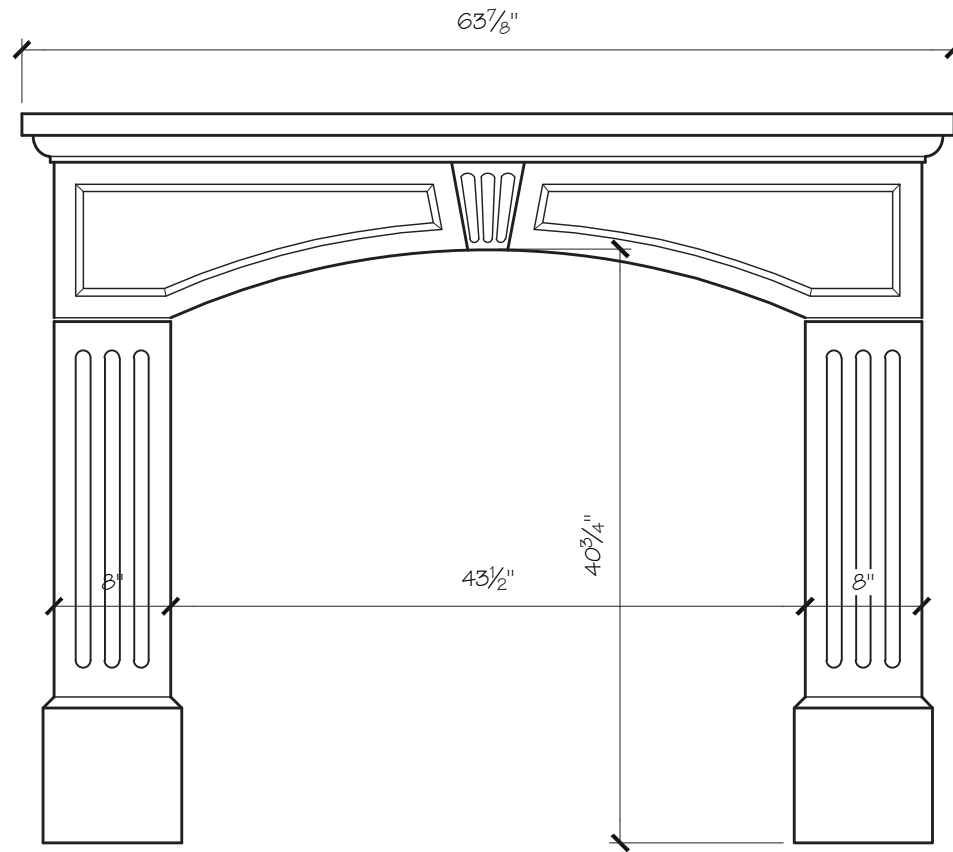

SITWORKS

FIREPLACE MANTELS

ANDREA FIREPLACE MANTEL