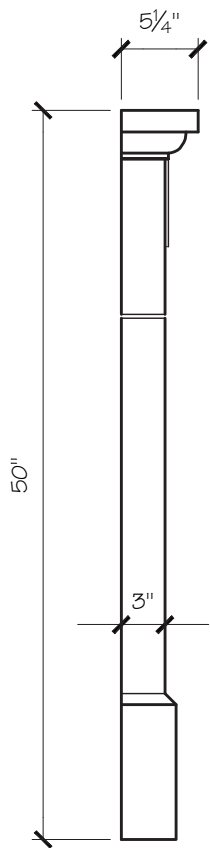

ANDREA MANTEL DIMENSIONS

Opening Width	36"	42"	48"
Opening Height	41"	41"	41"
Overall Width	56.5"	62.5"	68.5"
Overall Height	50"	50"	50"
Shelf Depth	5"	5"	5"

ANDREA MANTEL PRICING

Opening Width	36"	42"	48"
	\$900	\$950	\$1000

SITWORKS

FIREPLACE MANTELS

ANDREA FIREPLACE MANTEL

SITWORKS

FIREPLACE MANTELS

ANDREA FIREPLACE MANTEL

SITWORKS

FIREPLACE MANTELS