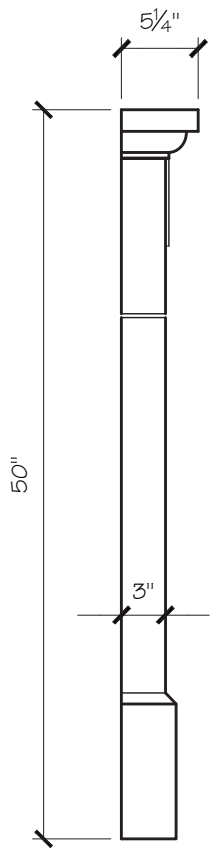

SITWORKS

FIREPLACE MANTELS

ANDREA FIREPLACE MANTEL