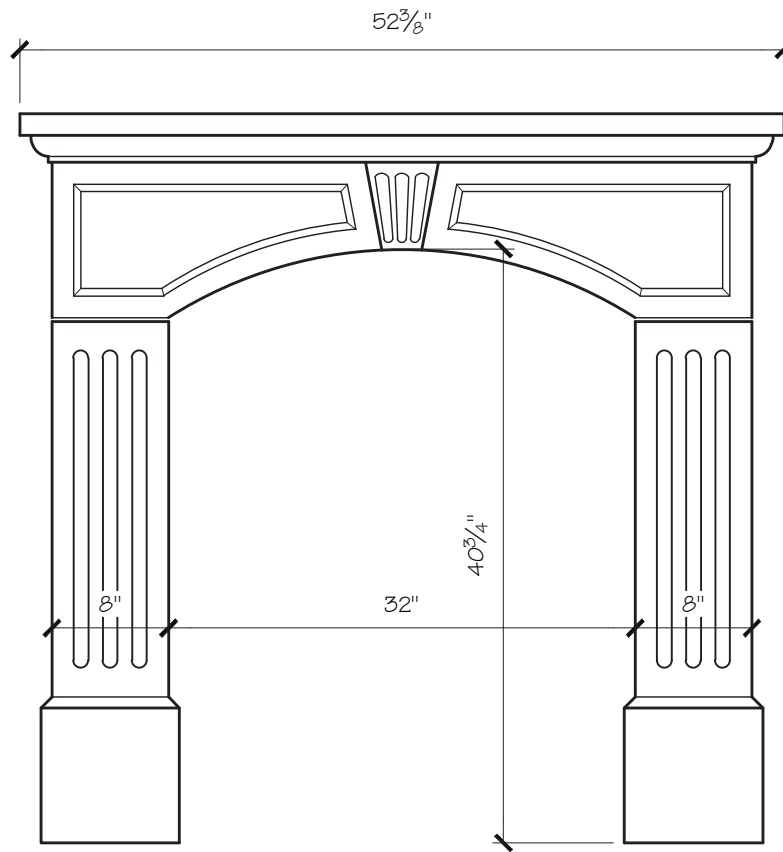

SITWORKS

FIREPLACE MANTELS

ANDREA FIREPLACE MANTEL