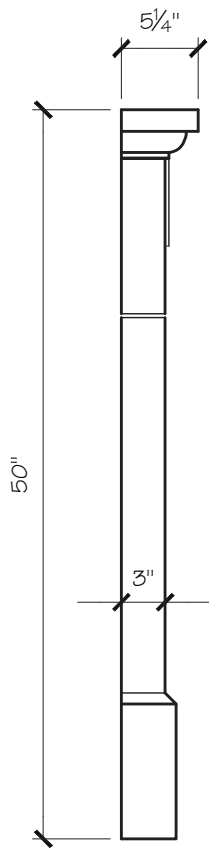

SITWORKS

FIREPLACE MANTELS

ANDREA FIREPLACE MANTEL