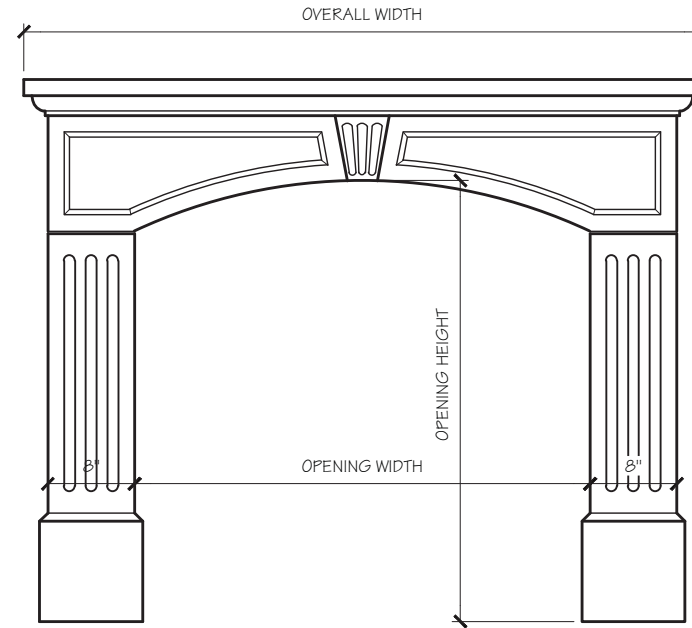

ANDREA MANTEL DIMENSIONS

Opening Width	36"	42"	48"
Opening Height	41"	41"	41"
Overall Width	56.5"	62.5"	68.5"
Overall Height	50"	50"	50"
Shelf Depth	5"	5"	5"

ANDREA MANTEL PRICING

Opening Width	36"	42"	48"
	\$900	\$950	\$1000