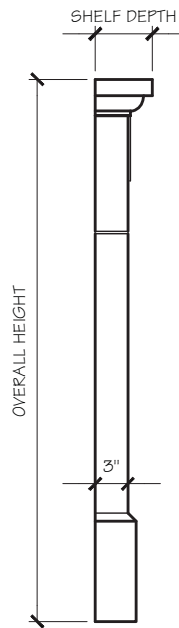

ANDREA MANTEL DIMENSIONS

Opening Width	36"	42"	48"
Opening Height	41"	41"	41"
Overall Width	56.5"	62.5"	68.5"
Overall Height	50"	50"	50"
Shelf Depth	5"	5"	5"

ANDREA MANTEL PRICING

Opening Width	36"	42"	48"
	\$900	\$950	\$1000