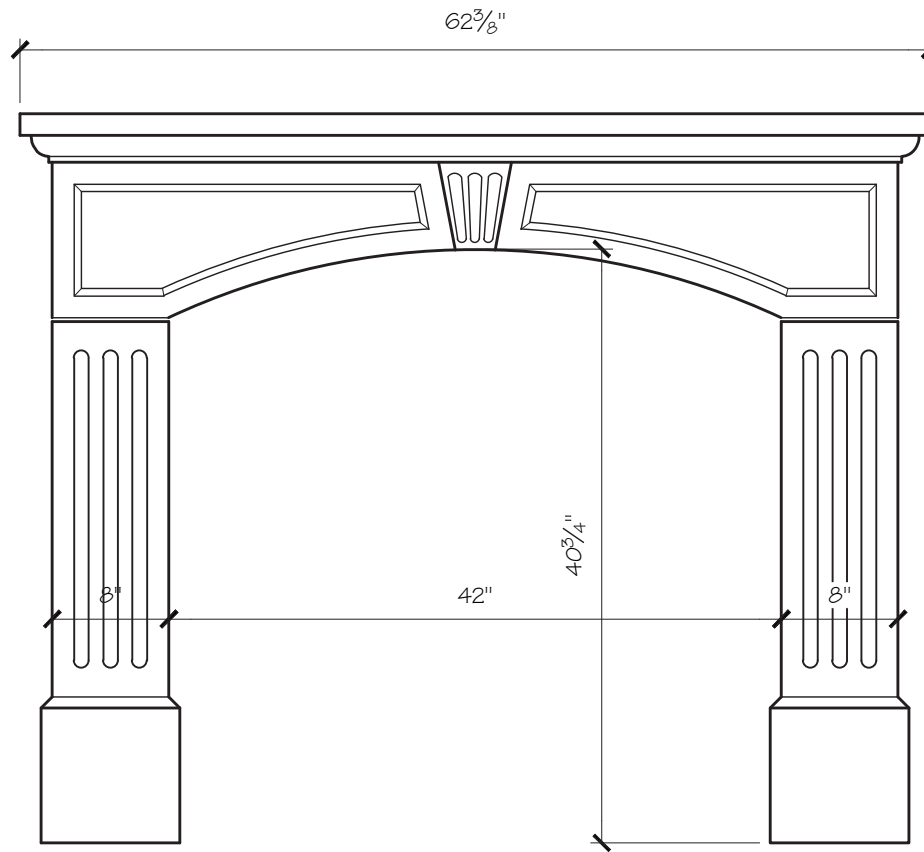

SITWORKS

FIREPLACE MANTELS

ANDREA FIREPLACE MANTEL