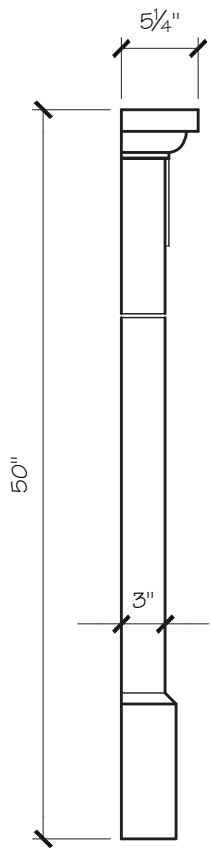

SITWORKS

FIREPLACE MANTELS

ANDREA FIREPLACE MANTEL