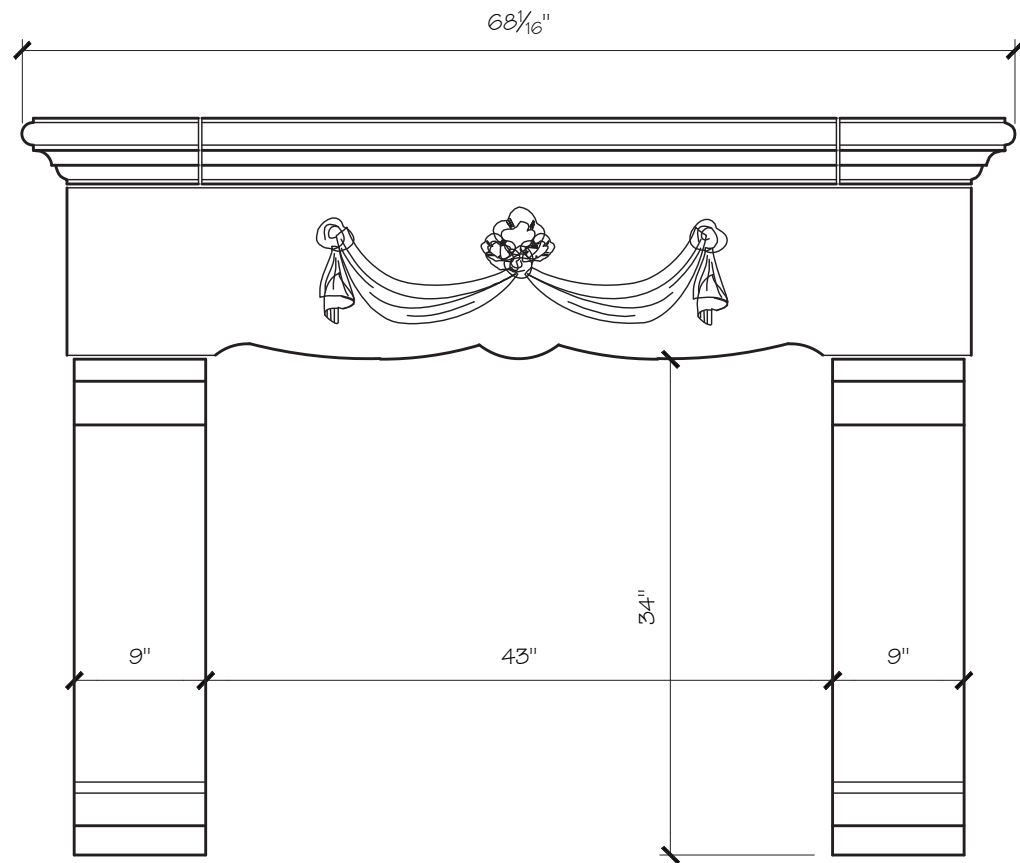

ANGELA FIREPLACE MANTEL

SITWORKS

FIREPLACE MANTELS

ANGELA FIREPLACE MANTEL

ANGELA MANTEL DIMENSIONS

Opening Width	36"	42"	48"	54"
Opening Height	36"	36"	42"	42"
Overall Width	62"	68"	74"	80"
Overall Height	50.5"	50.5"	56.5"	56.5"
Shelf Depth	12"	12"	12"	12"

ANGELA MANTEL PRICING

Opening Width	36"	42"	48"	54"
	\$2,550	\$2,725	\$2,900	\$3,075

SITWORKS

FIREPLACE MANTELS

ANGELA FIREPLACE MANTEL

SITWORKS

FIREPLACE MANTELS

ANGELA FIREPLACE MANTEL