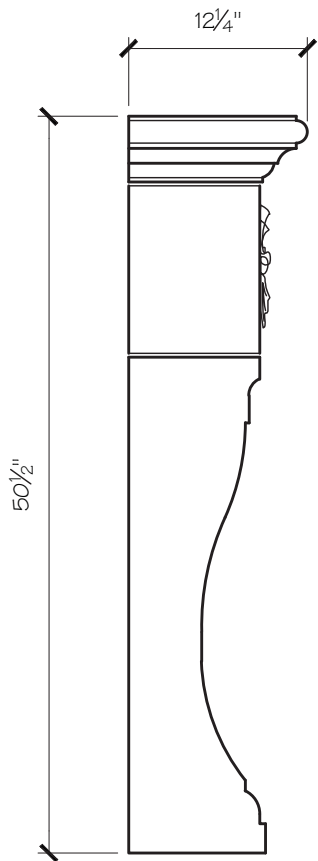

ANGELA FIREPLACE MANTEL

SITWORKS

FIREPLACE MANTELS

ANGELA FIREPLACE MANTEL

ANGELA MANTEL DIMENSIONS

Opening Width	36"	42"	48"	54"
Opening Height	36"	36"	42"	42"
Overall Width	62"	68"	74"	80"
Overall Height	50.5"	50.5"	56.5"	56.5"
Shelf Depth	12"	12"	12"	12"

ANGELA MANTEL PRICING

Opening Width	36"	42"	48"	54"
	\$2,550	\$2,725	\$2,900	\$3,075

SITWORKS

FIREPLACE MANTELS

ANGELA FIREPLACE MANTEL

SITWORKS

FIREPLACE MANTELS

ANGELA FIREPLACE MANTEL