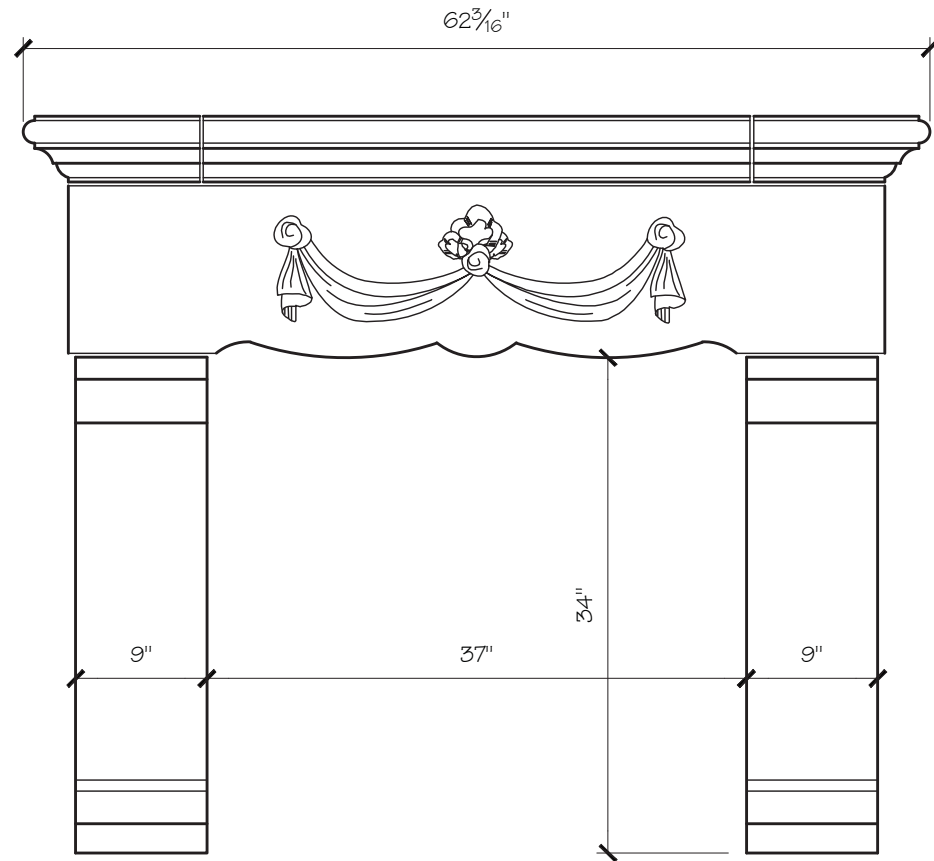

ANGELA FIREPLACE MANTEL

SITWORKS

FIREPLACE MANTELS

ANGELA FIREPLACE MANTEL

ANGELA MANTEL DIMENSIONS

Opening Width	36"	42"	48"	54"
Opening Height	36"	36"	42"	42"
Overall Width	62"	68"	74"	80"
Overall Height	50.5"	50.5"	56.5"	56.5"
Shelf Depth	12"	12"	12"	12"

ANGELA MANTEL PRICING

Opening Width	36"	42"	48"	54"
	\$2,550	\$2,725	\$2,900	\$3,075

SITWORKS

FIREPLACE MANTELS

ANGELA FIREPLACE MANTEL

SITWORKS

FIREPLACE MANTELS

ANGELA FIREPLACE MANTEL