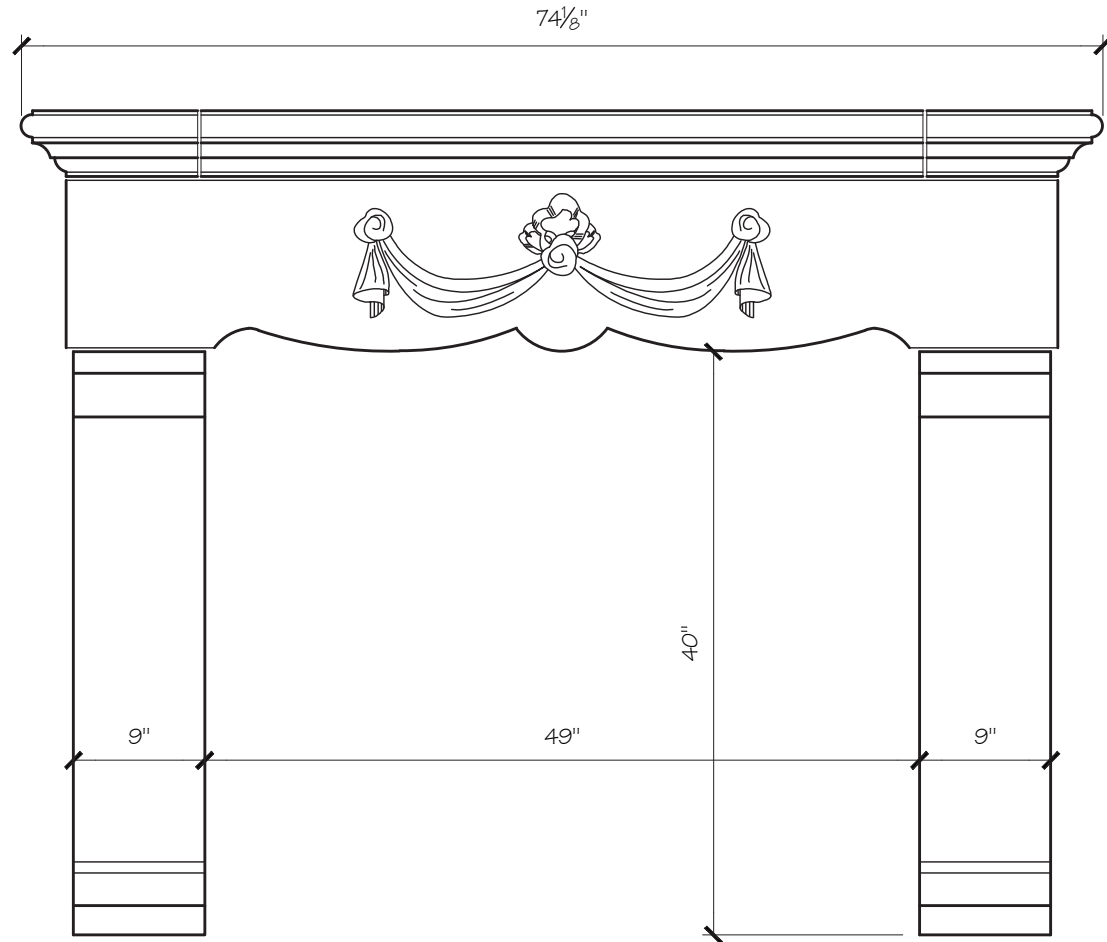

SITWORKS

FIREPLACE MANTELS

ANGELA FIREPLACE MANTEL