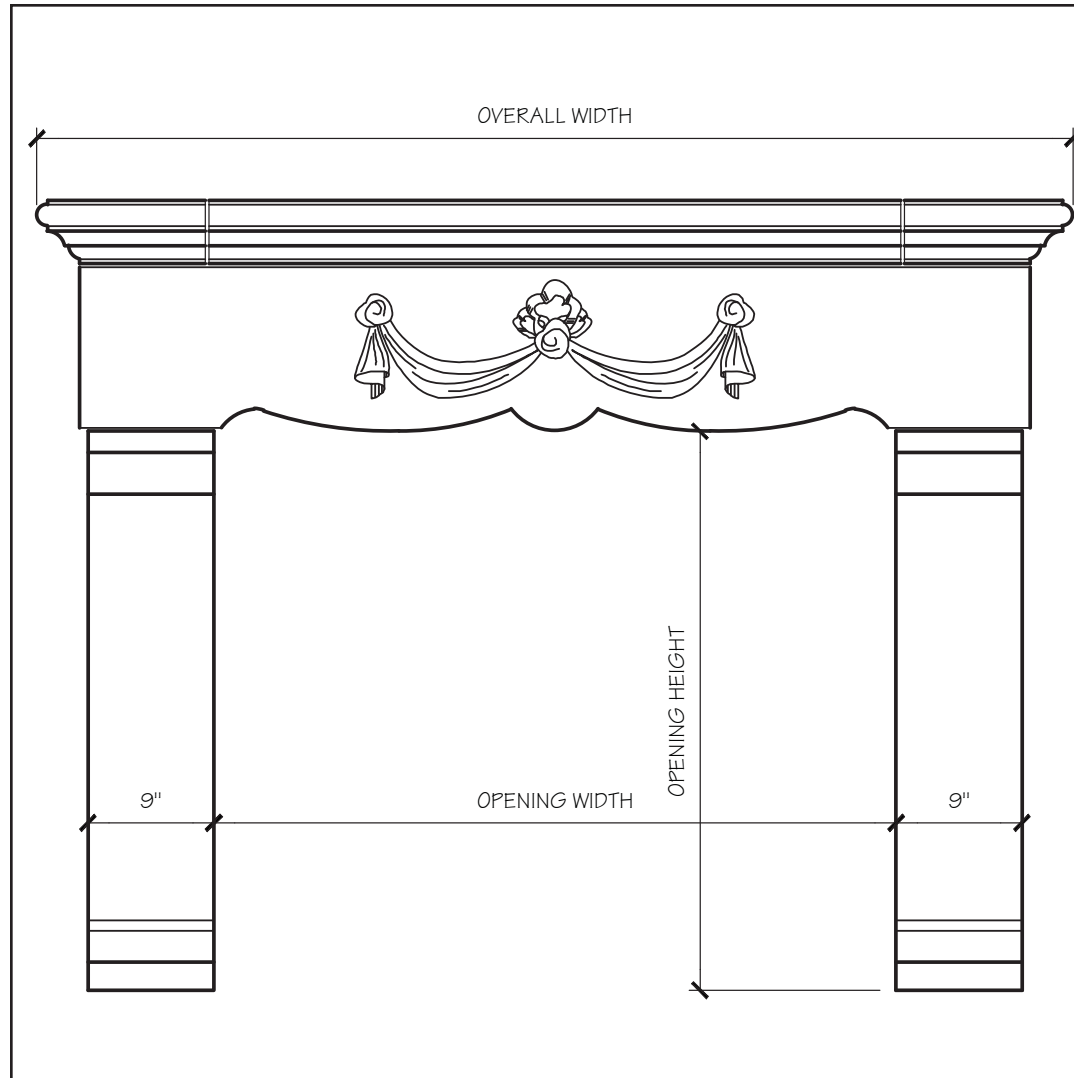

ANGELA FIREPLACE MANTEL

SITWORKS

FIREPLACE MANTELS

ANGELA FIREPLACE MANTEL

ANGELA MANTEL DIMENSIONS

Opening Width	36"	42"	48"	54"
Opening Height	36"	36"	42"	42"
Overall Width	62"	68"	74"	80"
Overall Height	50.5"	50.5"	56.5"	56.5"
Shelf Depth	12"	12"	12"	12"

ANGELA MANTEL PRICING

Opening Width	36"	42"	48"	54"
	\$2,550	\$2,725	\$2,900	\$3,075

SITWORKS

FIREPLACE MANTELS

ANGELA FIREPLACE MANTEL

SITWORKS

FIREPLACE MANTELS

ANGELA FIREPLACE MANTEL