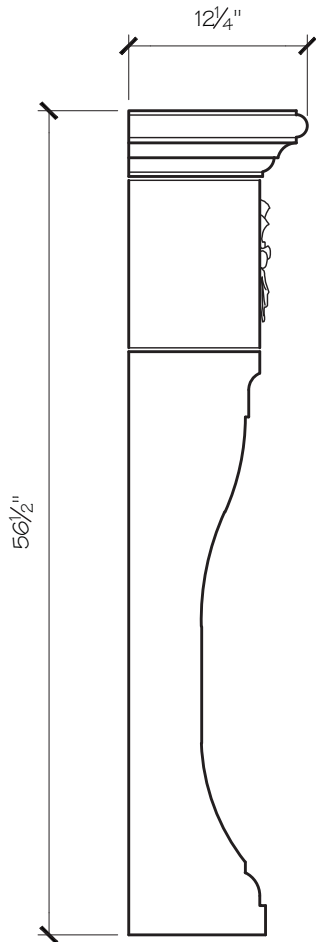

SITWORKS

FIREPLACE MANTELS

ANGELA FIREPLACE MANTEL