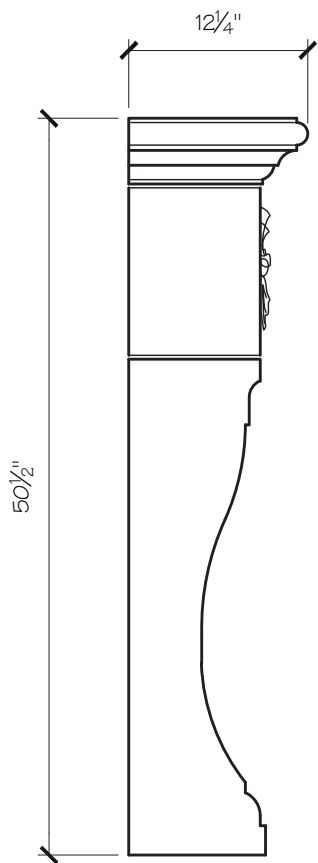

ANGELA FIREPLACE MANTEL

SITWORKS

FIREPLACE MANTELS

ANGELA FIREPLACE MANTEL

ANGELA MANTEL DIMENSIONS

Opening Width	36"	42"	48"	54"
Opening Height	36"	36"	42"	42"
Overall Width	62"	68"	74"	80"
Overall Height	50.5"	50.5"	56.5"	56.5"
Shelf Depth	12"	12"	12"	12"

ANGELA MANTEL PRICING

Opening Width	36"	42"	48"	54"
	\$2,550	\$2,725	\$2,900	\$3,075

SITWORKS

FIREPLACE MANTELS

ANGELA FIREPLACE MANTEL

SITWORKS

FIREPLACE MANTELS

ANGELA FIREPLACE MANTEL