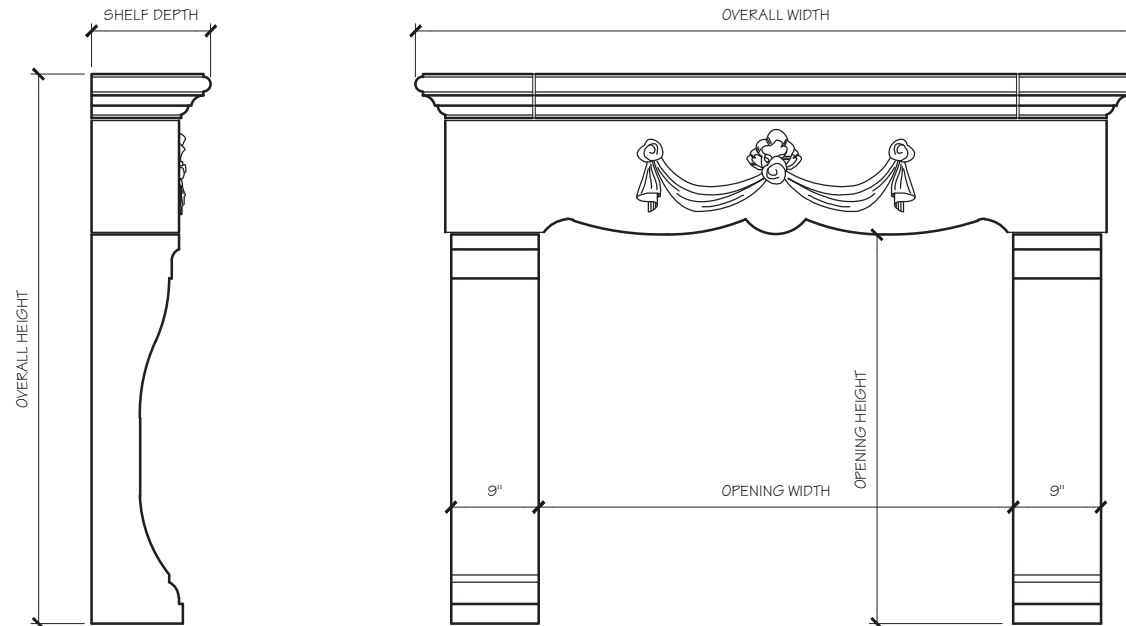

ANGELA FIREPLACE MANTEL

SITWORKS

FIREPLACE MANTELS

ANGELA FIREPLACE MANTEL

ANGELA MANTEL DIMENSIONS

Opening Width	36"	42"	48"	54"
Opening Height	36"	36"	42"	42"
Overall Width	62"	68"	74"	80"
Overall Height	50.5"	50.5"	56.5"	56.5"
Shelf Depth	12"	12"	12"	12"

ANGELA MANTEL PRICING

Opening Width	36"	42"	48"	54"
	\$2,550	\$2,725	\$2,900	\$3,075

SITWORKS

FIREPLACE MANTELS

ANGELA FIREPLACE MANTEL

SITWORKS

FIREPLACE MANTELS

ANGELA FIREPLACE MANTEL