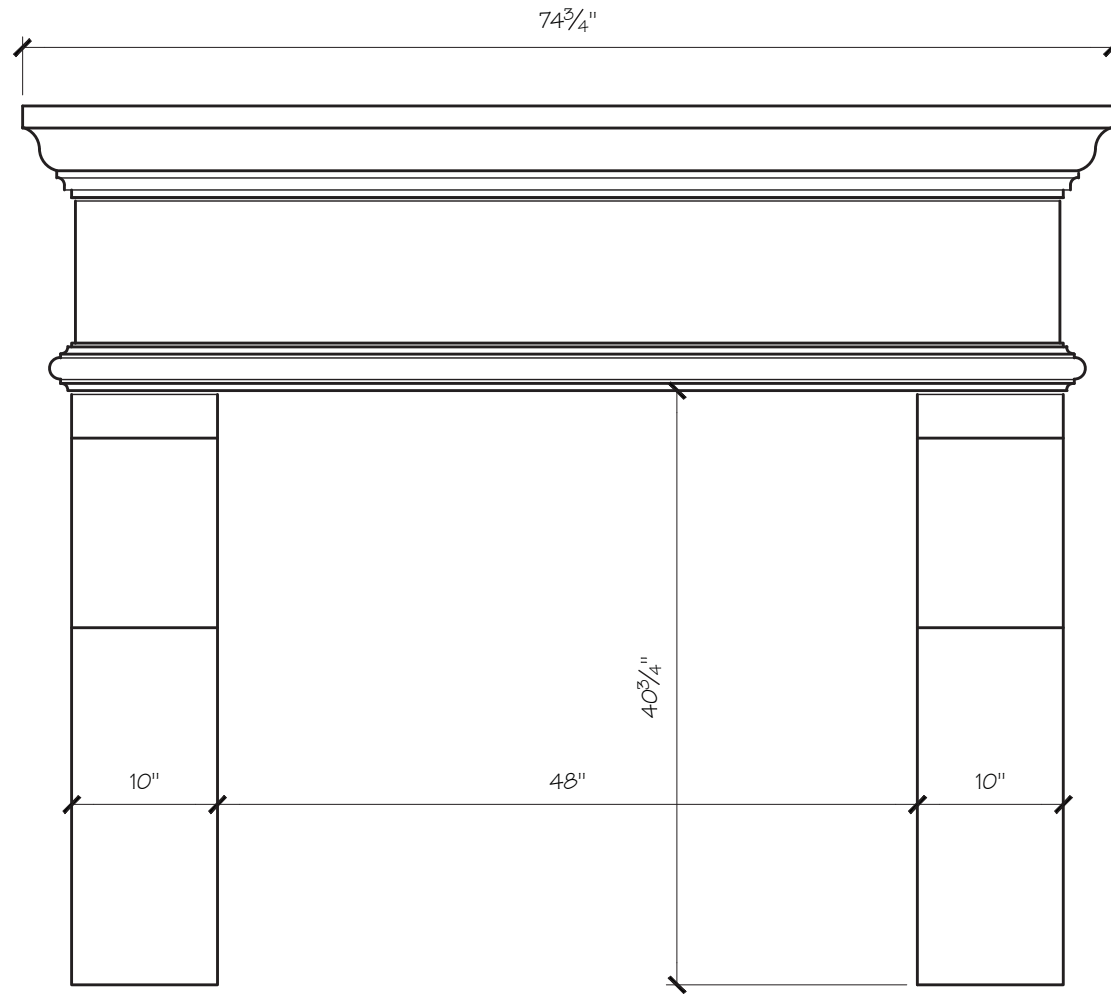

BRIDGET FIREPLACE MANTEL

SITWORKS

FIREPLACE MANTELS

BRIDGET FIREPLACE MANTEL

BRIDGET MANTEL DIMENSIONS

Opening Width	42"	48"	56"	60"
Opening Height	34.75"	40.75"	40.75"	40.75"
Overall Width	68.75"	74.75"	82.75"	86.75"
Overall Height	54.25"	60.25"	60.25"	60"
Shelf Depth	18.5"	18.5"	18.5"	18.5"

BRIDGET MANTEL PRICING

Opening Width	42"	48"	56"	60"
	\$2,700	\$2,900	\$3,200	\$3,500

BRIDGET FIREPLACE MANTEL

SITWORKS

FIREPLACE MANTELS

BRIDGET FIREPLACE MANTEL

SITWORKS

FIREPLACE MANTELS