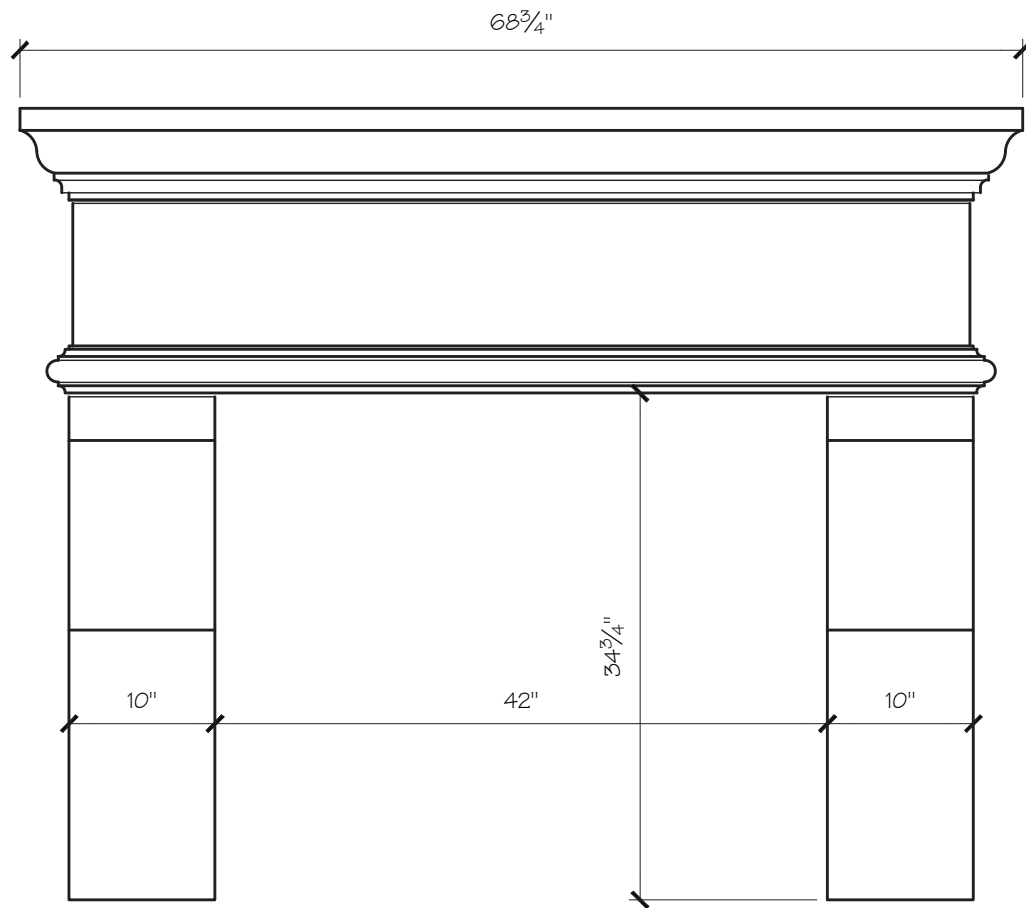

BRIDGET FIREPLACE MANTEL

SITWORKS

FIREPLACE MANTELS

BRIDGET FIREPLACE MANTEL

BRIDGET MANTEL DIMENSIONS

Opening Width	42"	48"	56"	60"
Opening Height	34.75"	40.75"	40.75"	40.75"
Overall Width	68.75"	74.75"	82.75"	86.75"
Overall Height	54.25"	60.25"	60.25"	60"
Shelf Depth	18.5"	18.5"	18.5"	18.5"

BRIDGET MANTEL PRICING

Opening Width	42"	48"	56"	60"
	\$2,700	\$2,900	\$3,200	\$3,500

BRIDGET FIREPLACE MANTEL

SITWORKS

FIREPLACE MANTELS

BRIDGET FIREPLACE MANTEL

SITWORKS

FIREPLACE MANTELS