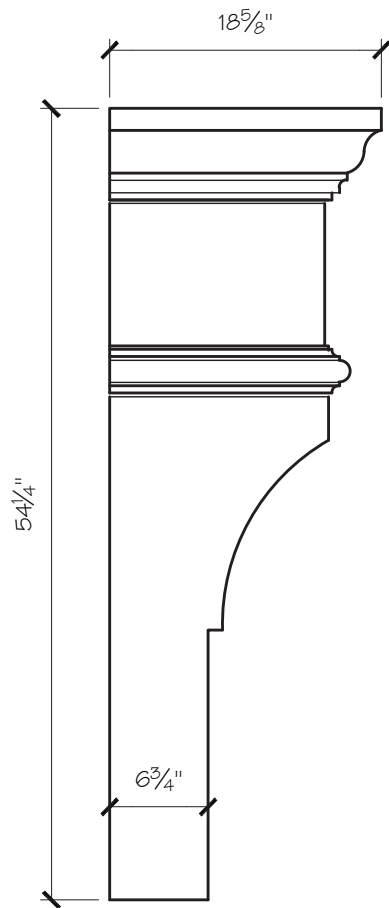

BRIDGET FIREPLACE MANTEL

SITWORKS

FIREPLACE MANTELS

BRIDGET FIREPLACE MANTEL

BRIDGET MANTEL DIMENSIONS

Opening Width	42"	48"	56"	60"
Opening Height	34.75"	40.75"	40.75"	40.75"
Overall Width	68.75"	74.75"	82.75"	86.75"
Overall Height	54.25"	60.25"	60.25"	60"
Shelf Depth	18.5"	18.5"	18.5"	18.5"

BRIDGET MANTEL PRICING

Opening Width	42"	48"	56"	60"
	\$2,700	\$2,900	\$3,200	\$3,500

BRIDGET FIREPLACE MANTEL

SITWORKS

FIREPLACE MANTELS

BRIDGET FIREPLACE MANTEL

SITWORKS

FIREPLACE MANTELS