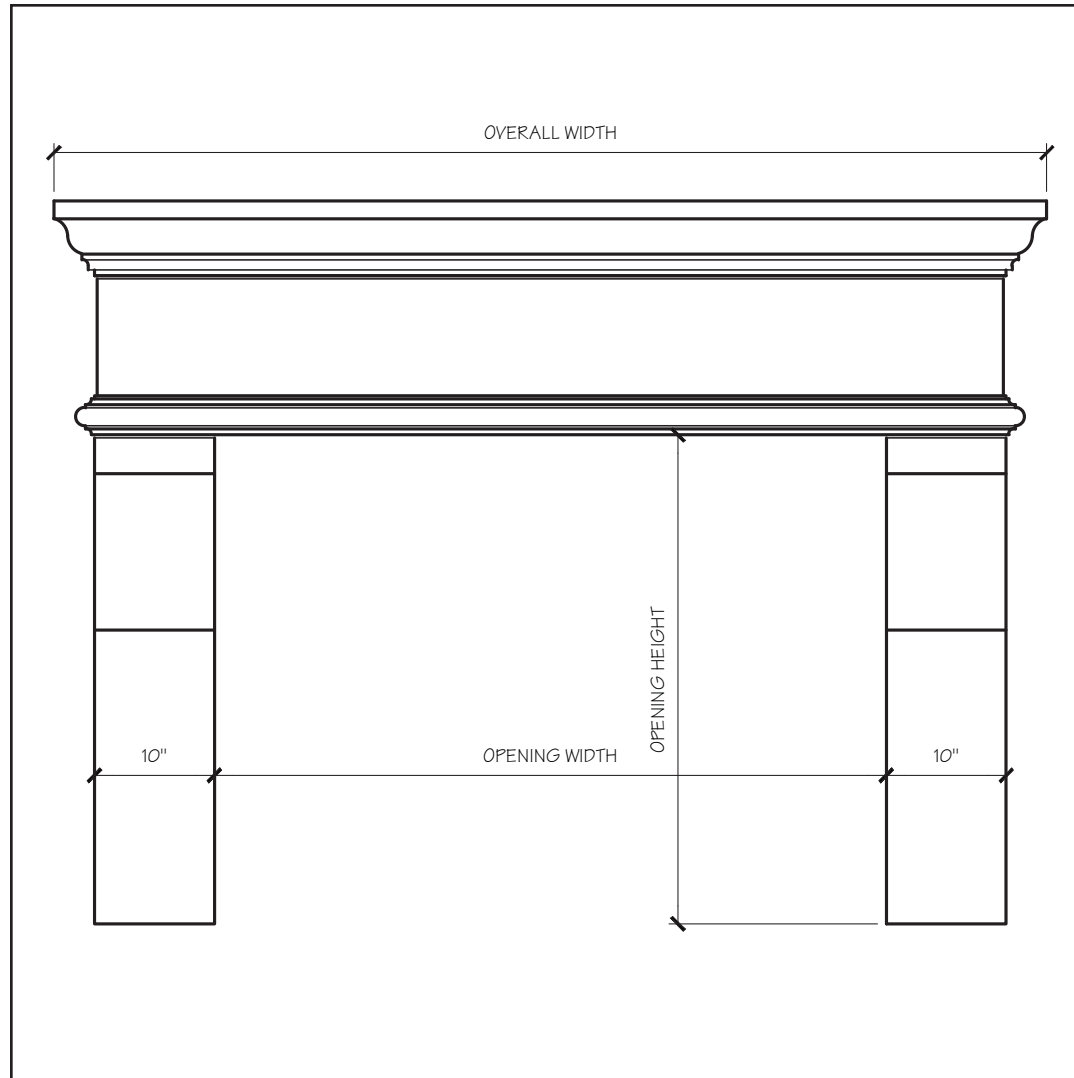

BRIDGET FIREPLACE MANTEL

SITWORKS

FIREPLACE MANTELS

BRIDGET FIREPLACE MANTEL

BRIDGET MANTEL DIMENSIONS

Opening Width	42"	48"	56"	60"
Opening Height	34.75"	40.75"	40.75"	40.75"
Overall Width	68.75"	74.75"	82.75"	86.75"
Overall Height	54.25"	60.25"	60.25"	60"
Shelf Depth	18.5"	18.5"	18.5"	18.5"

BRIDGET MANTEL PRICING

Opening Width	42"	48"	56"	60"
	\$2,700	\$2,900	\$3,200	\$3,500

BRIDGET FIREPLACE MANTEL

SITWORKS

FIREPLACE MANTELS

BRIDGET FIREPLACE MANTEL

SITWORKS

FIREPLACE MANTELS