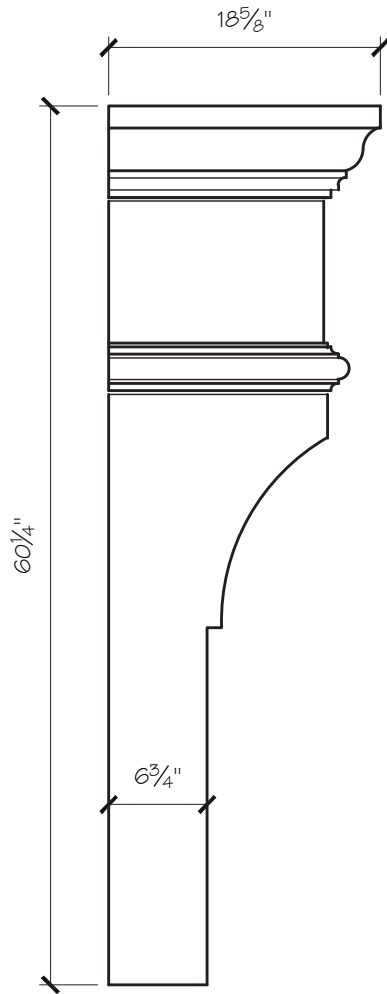

BRIDGET FIREPLACE MANTEL

SITWORKS

FIREPLACE MANTELS

BRIDGET FIREPLACE MANTEL

BRIDGET MANTEL DIMENSIONS

Opening Width	42"	48"	56"	60"
Opening Height	34.75"	40.75"	40.75"	40.75"
Overall Width	68.75"	74.75"	82.75"	86.75"
Overall Height	54.25"	60.25"	60.25"	60"
Shelf Depth	18.5"	18.5"	18.5"	18.5"

BRIDGET MANTEL PRICING

Opening Width	42"	48"	56"	60"
	\$2,700	\$2,900	\$3,200	\$3,500

BRIDGET FIREPLACE MANTEL

SITWORKS

FIREPLACE MANTELS

BRIDGET FIREPLACE MANTEL

SITWORKS

FIREPLACE MANTELS