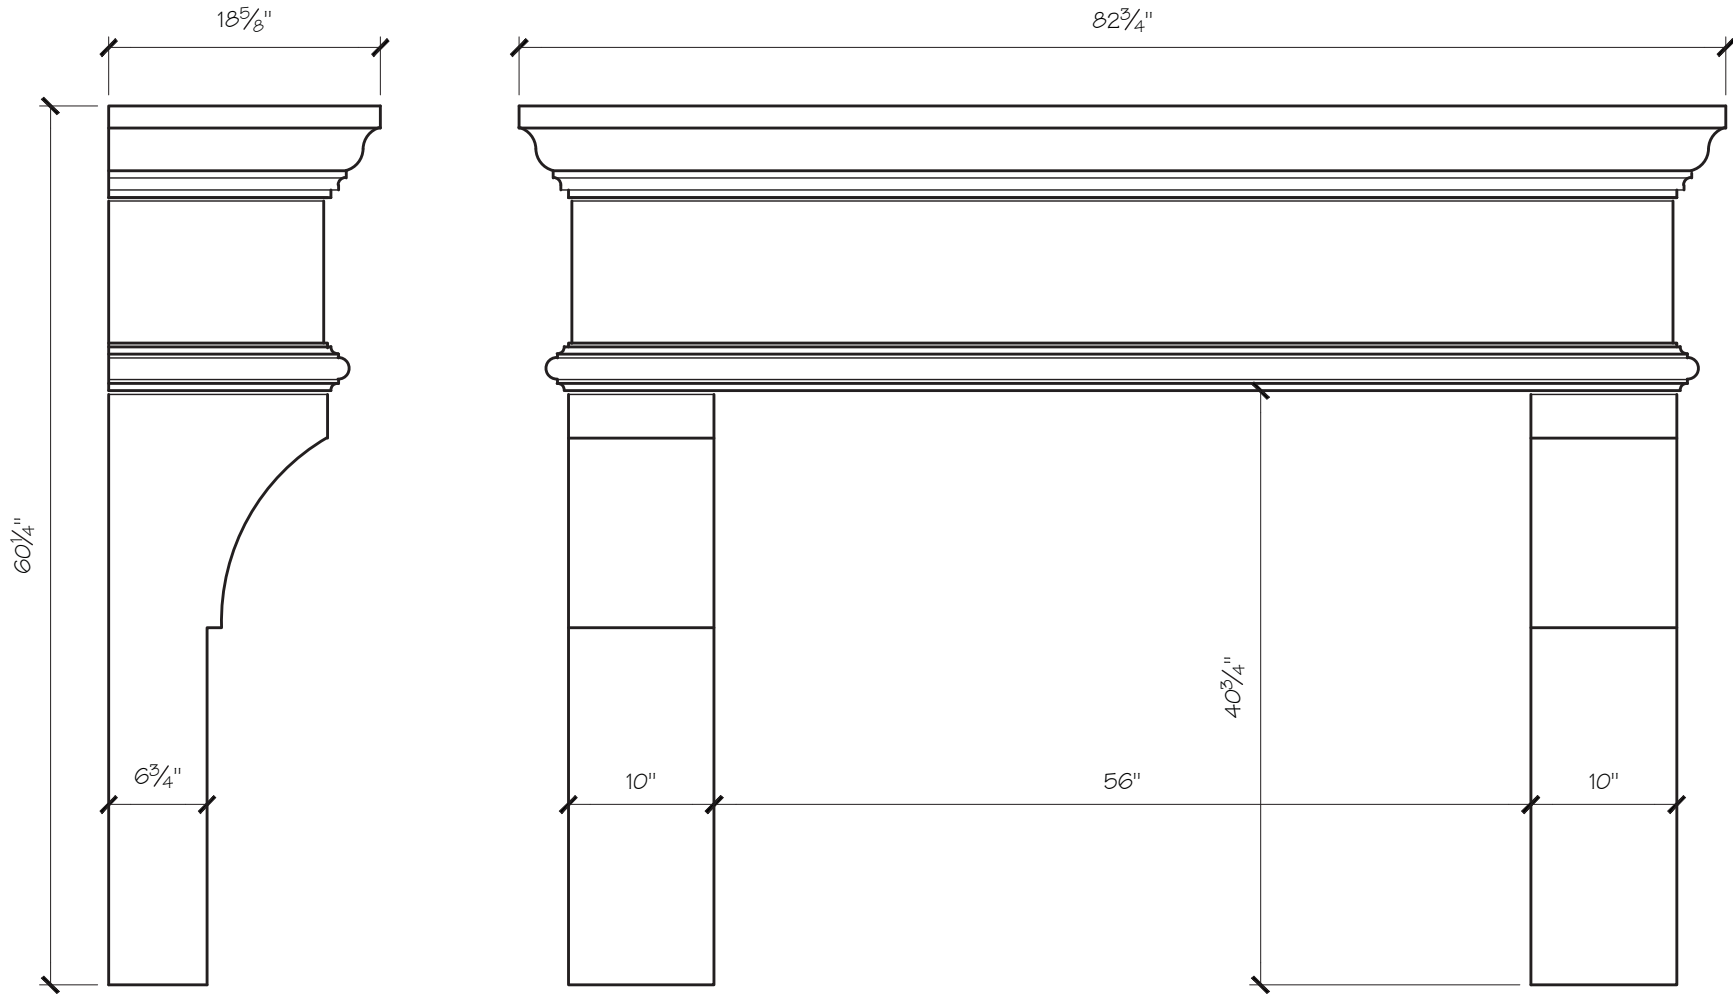

SITWORKS

FIREPLACE MANTELS

BRIDGET FIREPLACE MANTEL