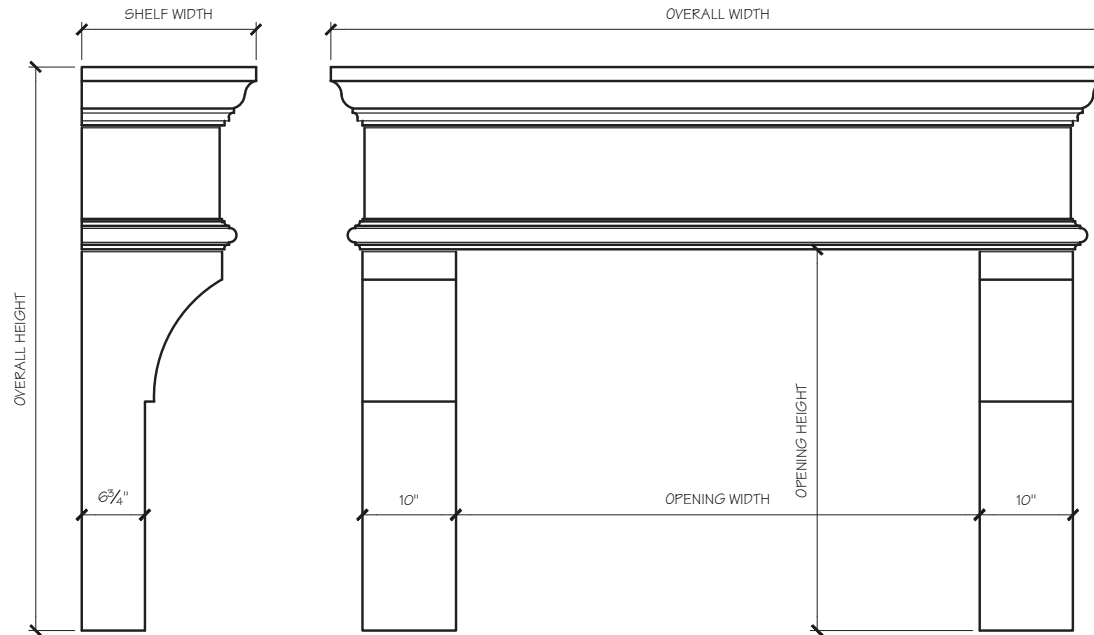

BRIDGET FIREPLACE MANTEL

SITWORKS

FIREPLACE MANTELS

BRIDGET FIREPLACE MANTEL

BRIDGET MANTEL DIMENSIONS

Opening Width	42"	48"	56"	60"
Opening Height	34.75"	40.75"	40.75"	40.75"
Overall Width	68.75"	74.75"	82.75"	86.75"
Overall Height	54.25"	60.25"	60.25"	60"
Shelf Depth	18.5"	18.5"	18.5"	18.5"

BRIDGET MANTEL PRICING

Opening Width	42"	48"	56"	60"
	\$2,700	\$2,900	\$3,200	\$3,500

BRIDGET FIREPLACE MANTEL

SITWORKS

FIREPLACE MANTELS

BRIDGET FIREPLACE MANTEL

SITWORKS

FIREPLACE MANTELS