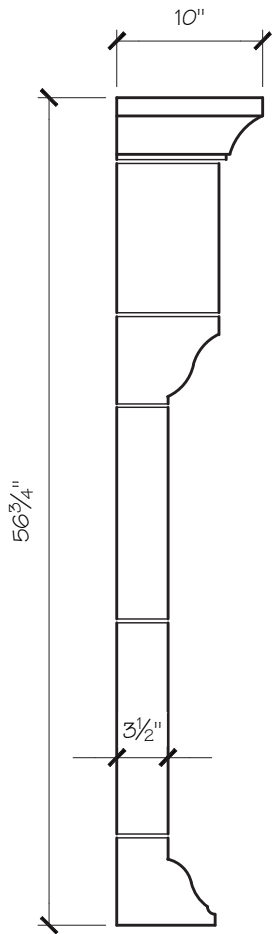

SITWORKS

FIREPLACE MANTELS

CAROLE FIREPLACE MANTEL