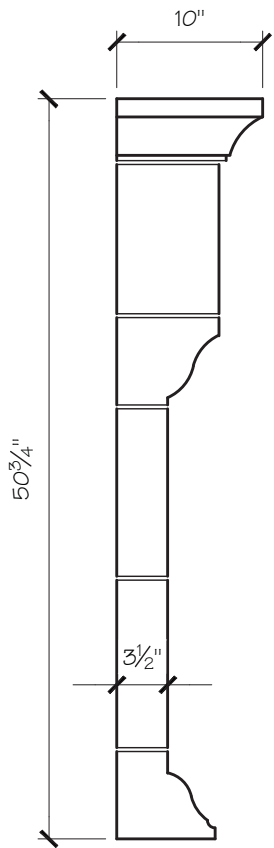

SITWORKS

FIREPLACE MANTELS

CAROLE FIREPLACE MANTEL