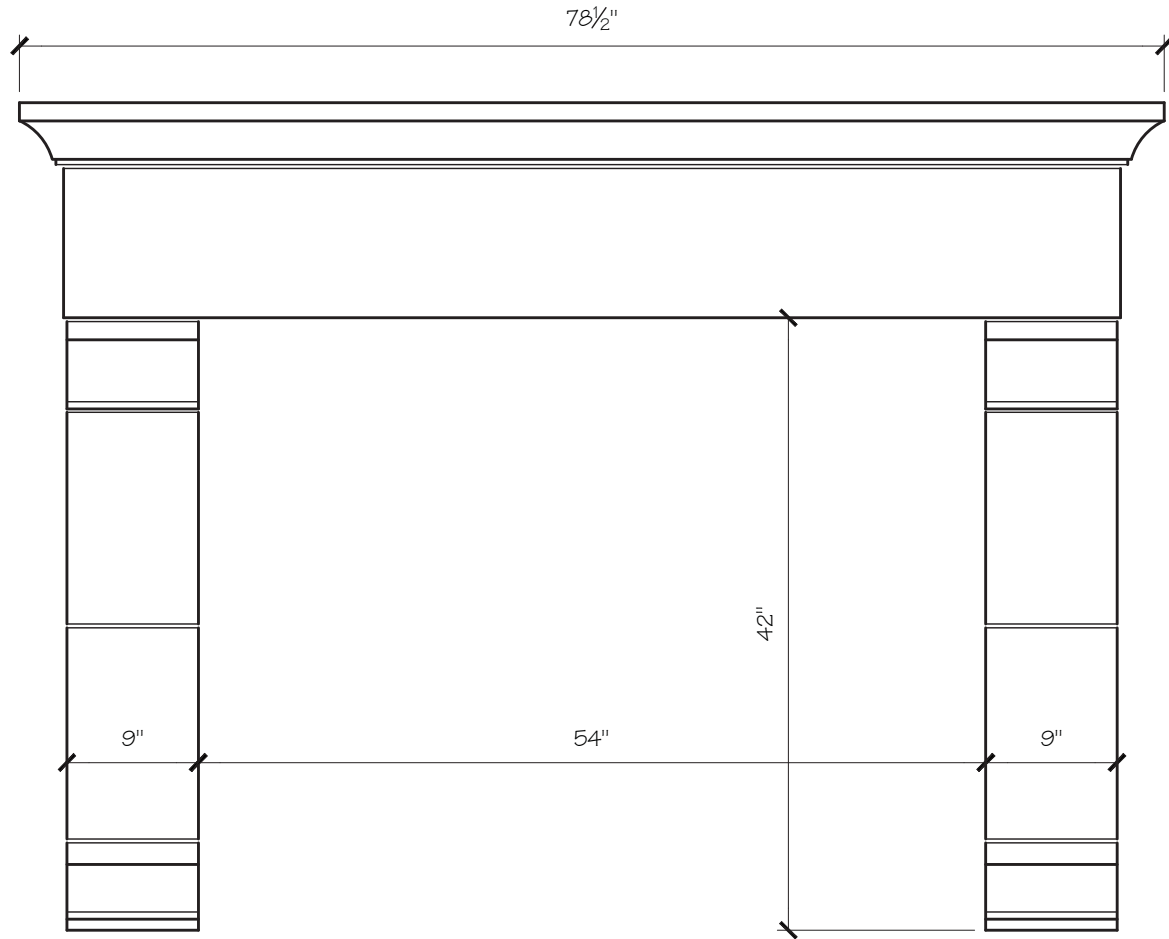

SITWORKS

FIREPLACE MANTELS

CAROLE FIREPLACE MANTEL