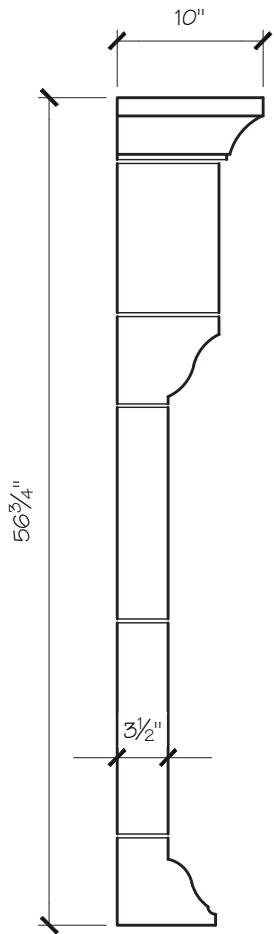

SITWORKS

FIREPLACE MANTELS

CAROLE FIREPLACE MANTEL