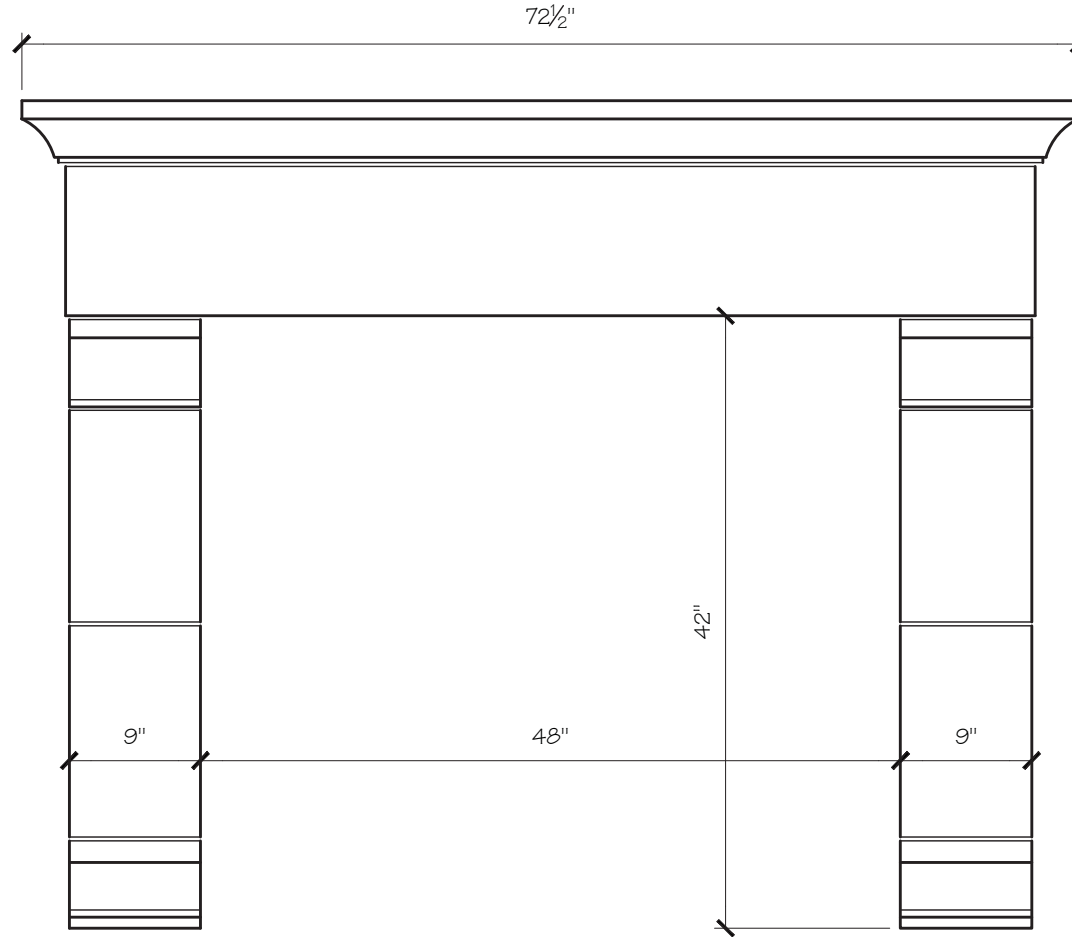

SITWORKS

FIREPLACE MANTELS

CAROLE FIREPLACE MANTEL