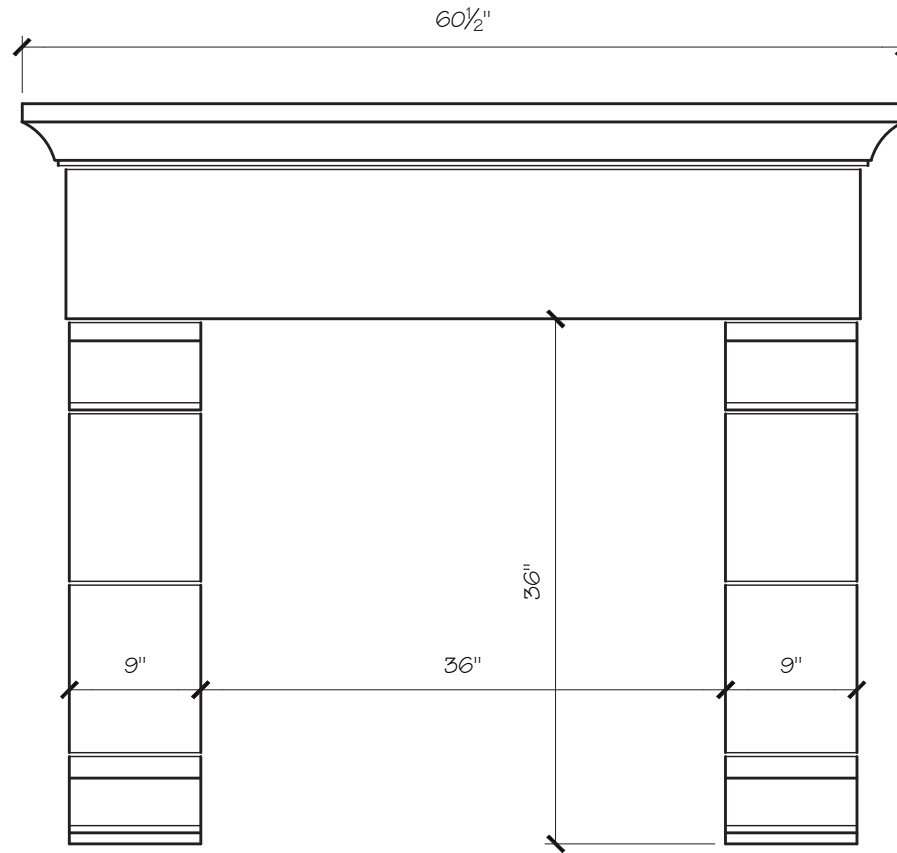

SITWORKS

FIREPLACE MANTELS

CAROLE FIREPLACE MANTEL