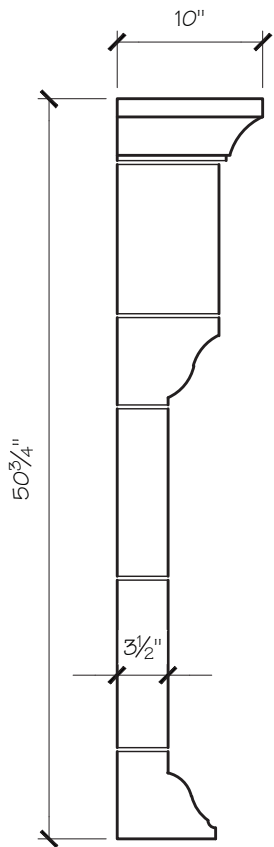

SITWORKS

FIREPLACE MANTELS

CAROLE FIREPLACE MANTEL