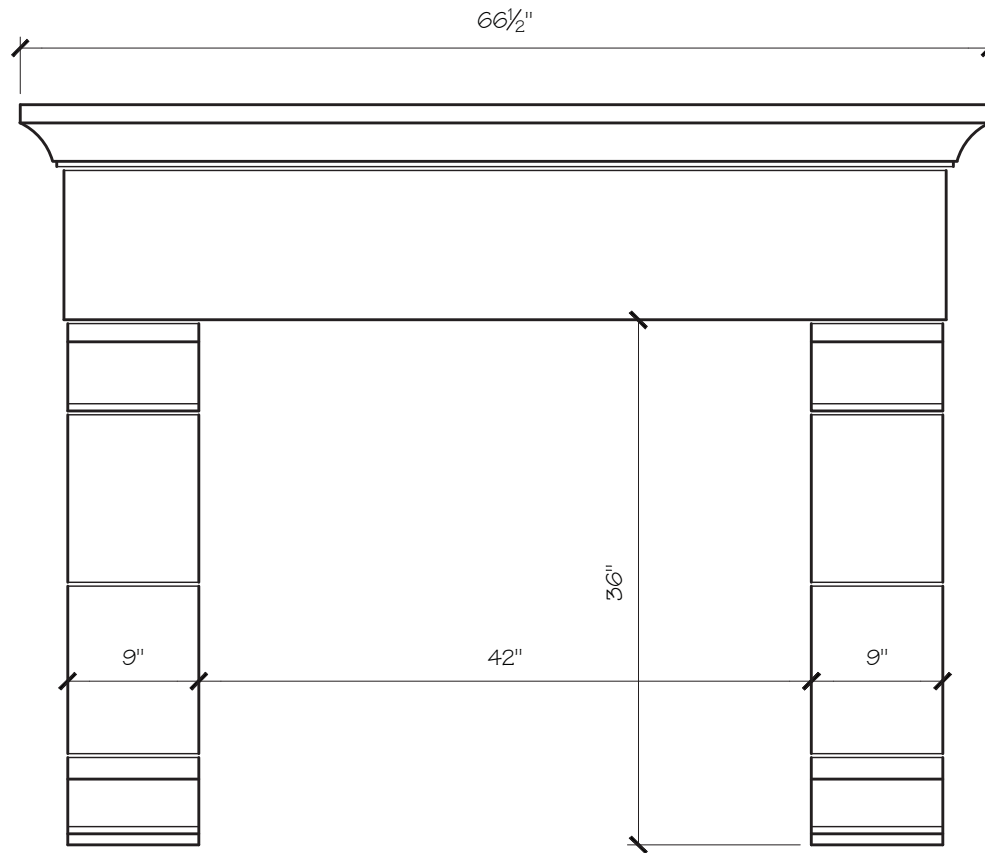

SITWORKS

FIREPLACE MANTELS

CAROLE FIREPLACE MANTEL