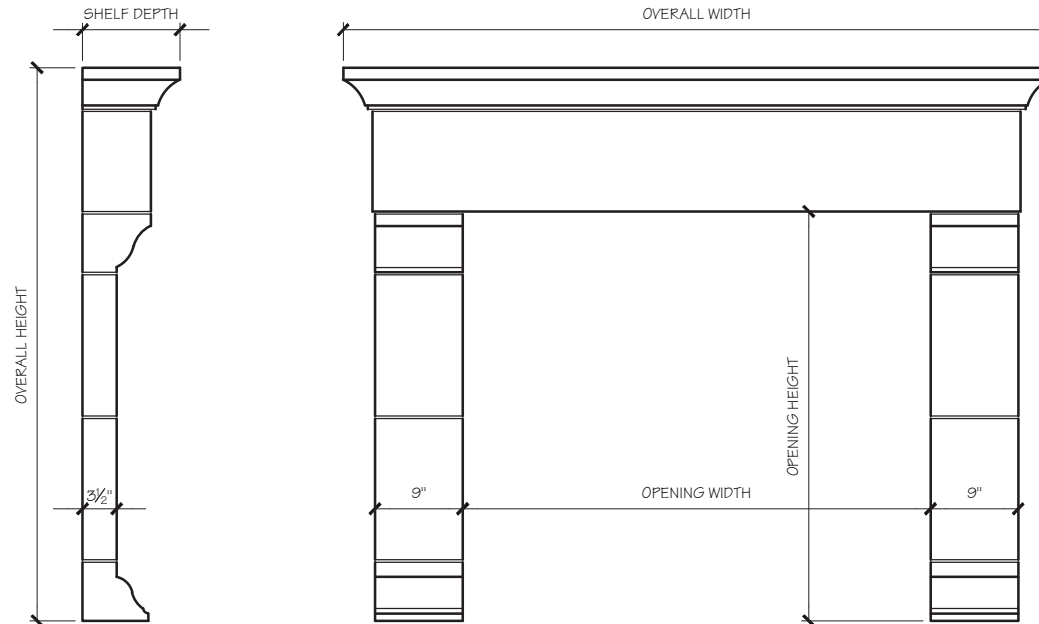

SITWORKS

FIREPLACE MANTELS

CAROLE FIREPLACE MANTEL

CAROLE MANTEL DIMENSIONS

Opening Width	36"	42"	48"	54"	60"
Opening Height	36"	36"	42"	42"	42"
Overall Width	60.5"	66.5"	72.5"	78.5"	84.5"
Overall Height	51"	51"	57"	57"	63"
Shelf Depth	10"	10"	10"	10"	10"

CAROLE MANTEL PRICING

Opening Width	36"	42"	48"	54"	60"
	$1,850	$1,925	$2,100	$2,200	$2,300