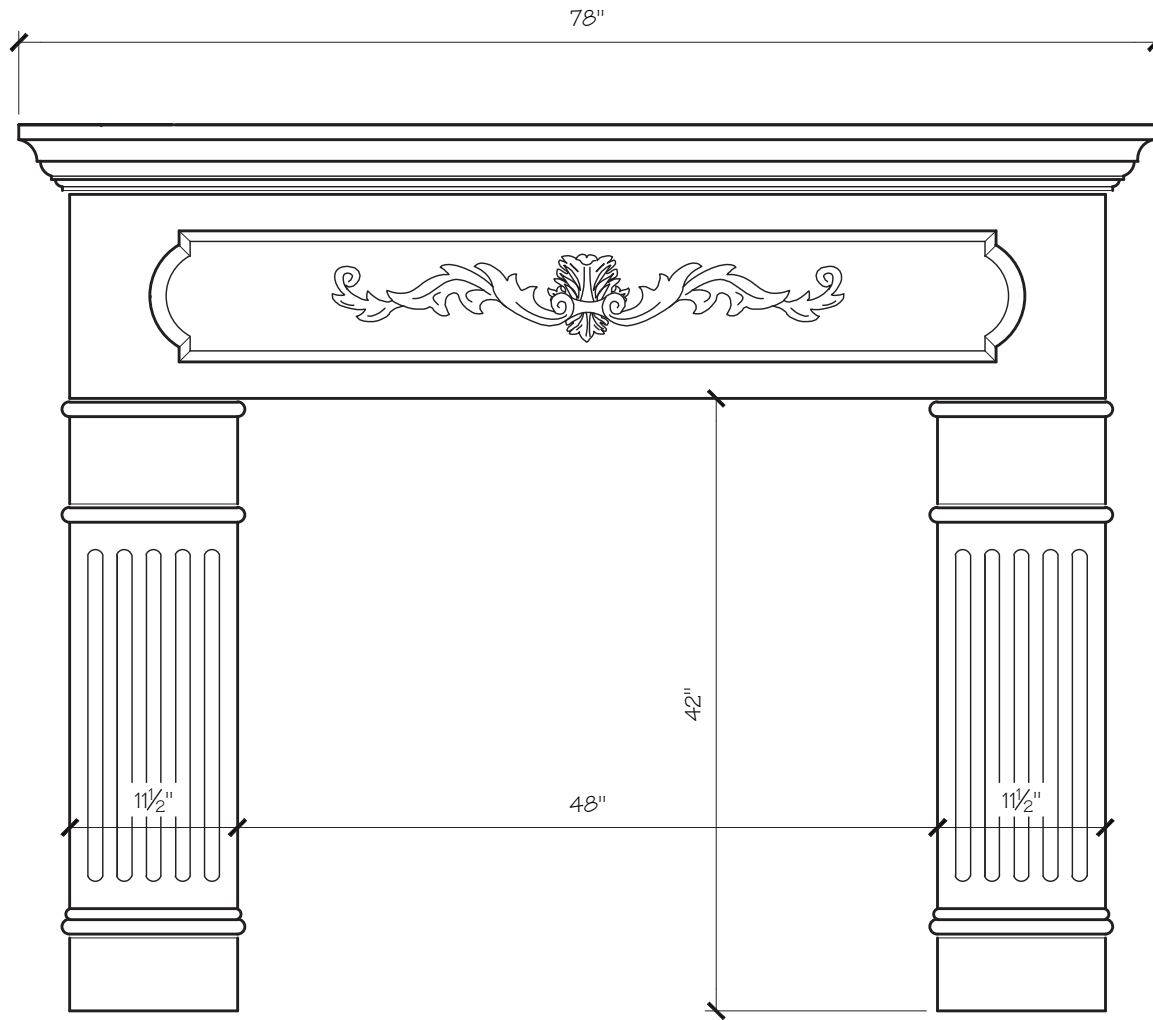

CATHERINE MANTEL DIMENSIONS

Opening Width	36"	42"	48"	54"
Opening Height	36"	36"	42"	42"
Overall Width	65"	71"	77"	83"
Overall Height	55"	55"	61"	61"
Shelf Depth	12"	12"	12"	12"

CATHERINE MANTEL PRICING

Opening Width	36"	42"	48"	54"
	\$2,575	\$2,675	\$2,925	\$3,100

CATHERINE FIREPLACE MANTEL

SITWORKS

FIREPLACE MANTELS

CATHERINE FIREPLACE MANTEL

CATHERINE FIREPLACE MANTEL

CATHERINE FIREPLACE MANTEL