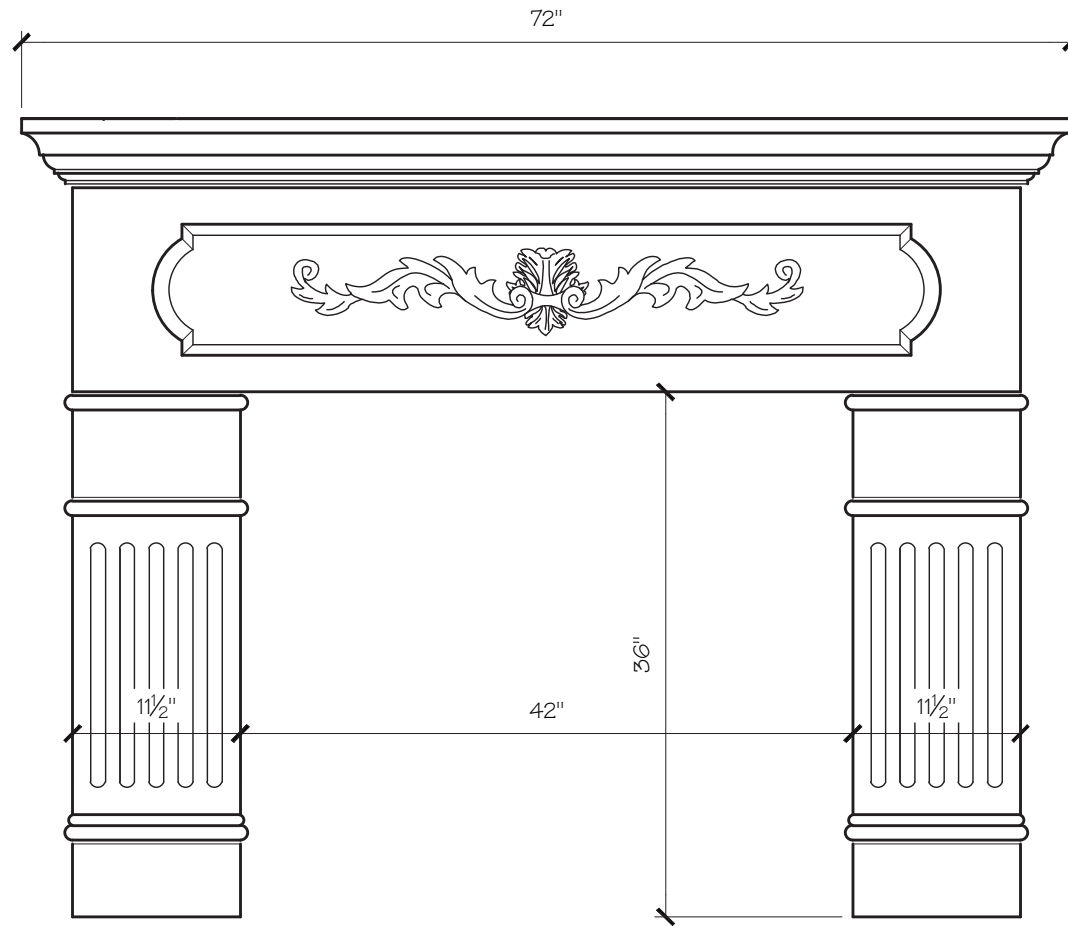

CATHERINE MANTEL DIMENSIONS

Opening Width	36"	42"	48"	54"
Opening Height	36"	36"	42"	42"
Overall Width	65"	71"	77"	83"
Overall Height	55"	55"	61"	61"
Shelf Depth	12"	12"	12"	12"

CATHERINE MANTEL PRICING

Opening Width	36"	42"	48"	54"
	\$2,575	\$2,675	\$2,925	\$3,100

CATHERINE FIREPLACE MANTEL

SITWORKS

FIREPLACE MANTELS

CATHERINE FIREPLACE MANTEL

CATHERINE FIREPLACE MANTEL

CATHERINE FIREPLACE MANTEL