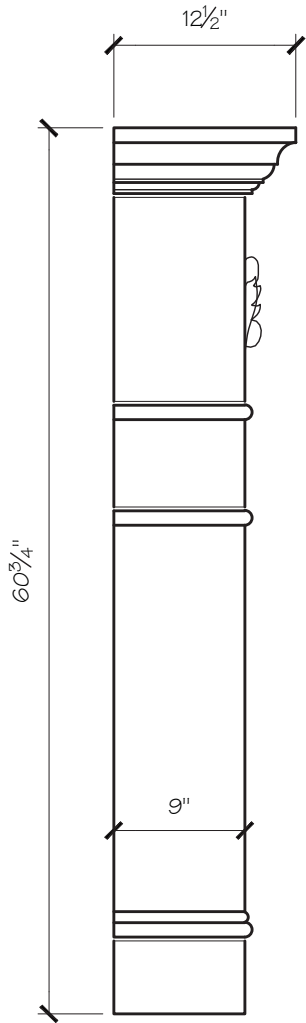

CATHERINE MANTEL DIMENSIONS

Opening Width	36"	42"	48"	54"
Opening Height	36"	36"	42"	42"
Overall Width	65"	71"	77"	83"
Overall Height	55"	55"	61"	61"
Shelf Depth	12"	12"	12"	12"

CATHERINE MANTEL PRICING

Opening Width	36"	42"	48"	54"
	\$2,575	\$2,675	\$2,925	\$3,100

CATHERINE FIREPLACE MANTEL

SITWORKS

FIREPLACE MANTELS

CATHERINE FIREPLACE MANTEL

CATHERINE FIREPLACE MANTEL

CATHERINE FIREPLACE MANTEL