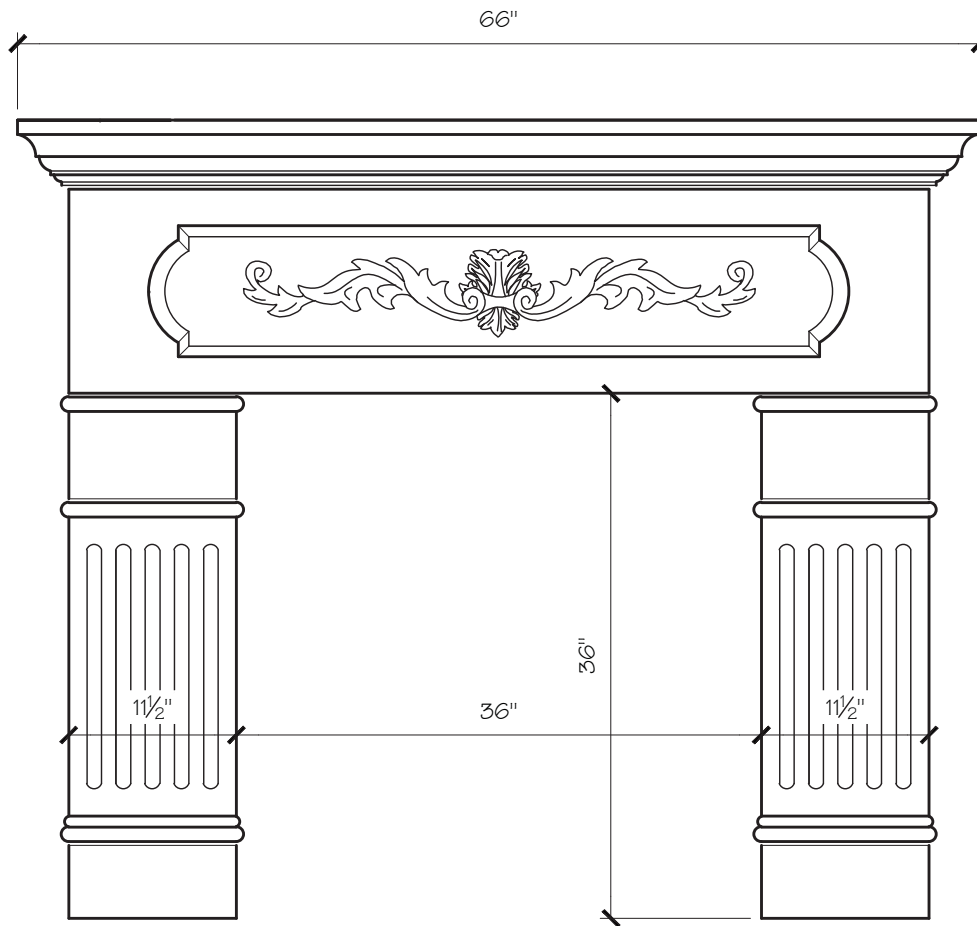

CATHERINE MANTEL DIMENSIONS

Opening Width	36"	42"	48"	54"
Opening Height	36"	36"	42"	42"
Overall Width	65"	71"	77"	83"
Overall Height	55"	55"	61"	61"
Shelf Depth	12"	12"	12"	12"

CATHERINE MANTEL PRICING

Opening Width	36"	42"	48"	54"
	\$2,575	\$2,675	\$2,925	\$3,100

CATHERINE FIREPLACE MANTEL

SITWORKS

FIREPLACE MANTELS

CATHERINE FIREPLACE MANTEL

CATHERINE FIREPLACE MANTEL

CATHERINE FIREPLACE MANTEL