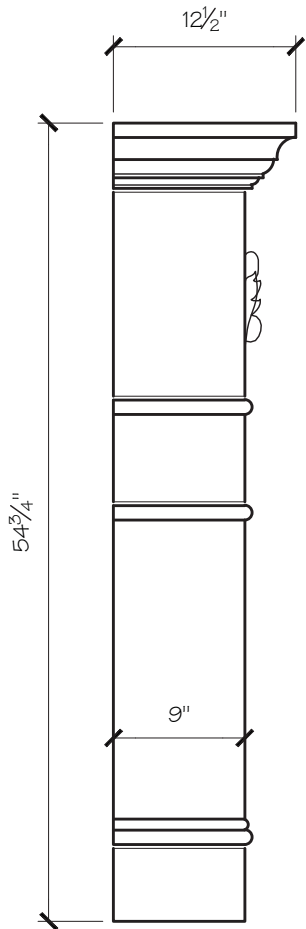

CATHERINE MANTEL DIMENSIONS

Opening Width	36"	42"	48"	54"
Opening Height	36"	36"	42"	42"
Overall Width	65"	71"	77"	83"
Overall Height	55"	55"	61"	61"
Shelf Depth	12"	12"	12"	12"

CATHERINE MANTEL PRICING

Opening Width	36"	42"	48"	54"
	\$2,575	\$2,675	\$2,925	\$3,100

CATHERINE FIREPLACE MANTEL

SITWORKS

FIREPLACE MANTELS

CATHERINE FIREPLACE MANTEL

CATHERINE FIREPLACE MANTEL

CATHERINE FIREPLACE MANTEL