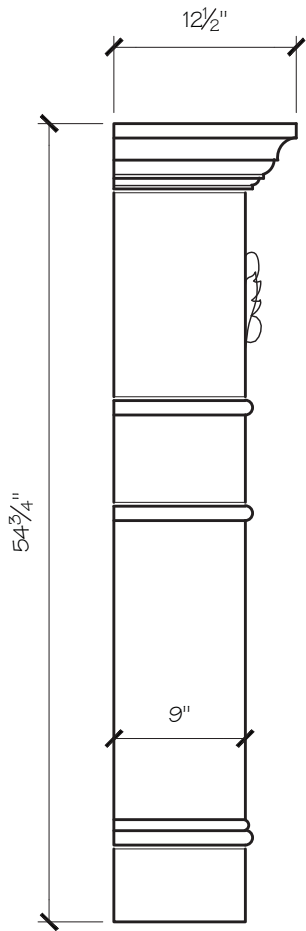

CATHERINE MANTEL DIMENSIONS

Opening Width	36"	42"	48"	54"
Opening Height	36"	36"	42"	42"
Overall Width	65"	71"	77"	83"
Overall Height	55"	55"	61"	61"
Shelf Depth	12"	12"	12"	12"

CATHERINE MANTEL PRICING

Opening Width	36"	42"	48"	54"
	\$2,575	\$2,675	\$2,925	\$3,100

CATHERINE FIREPLACE MANTEL

SITWORKS

FIREPLACE MANTELS

CATHERINE FIREPLACE MANTEL

CATHERINE FIREPLACE MANTEL

CATHERINE FIREPLACE MANTEL