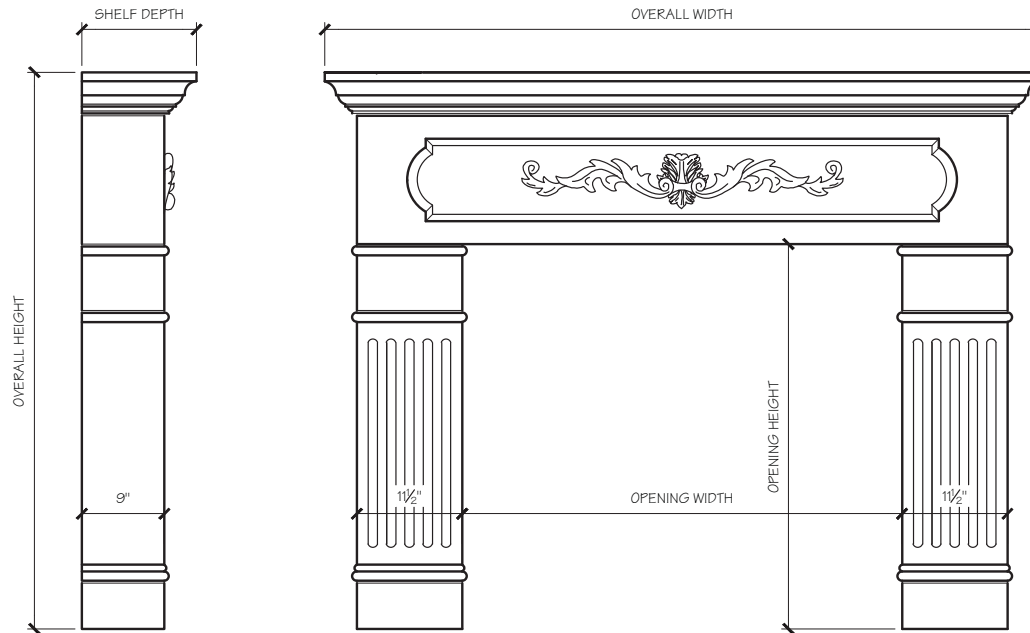

CATHERINE MANTEL DIMENSIONS

Opening Width	36"	42"	48"	54"
Opening Height	36"	36"	42"	42"
Overall Width	65"	71"	77"	83"
Overall Height	55"	55"	61"	61"
Shelf Depth	12"	12"	12"	12"

CATHERINE MANTEL PRICING

Opening Width	36"	42"	48"	54"
	\$2,575	\$2,675	\$2,925	\$3,100

CATHERINE FIREPLACE MANTEL

SITWORKS

FIREPLACE MANTELS

CATHERINE FIREPLACE MANTEL

CATHERINE FIREPLACE MANTEL

CATHERINE FIREPLACE MANTEL