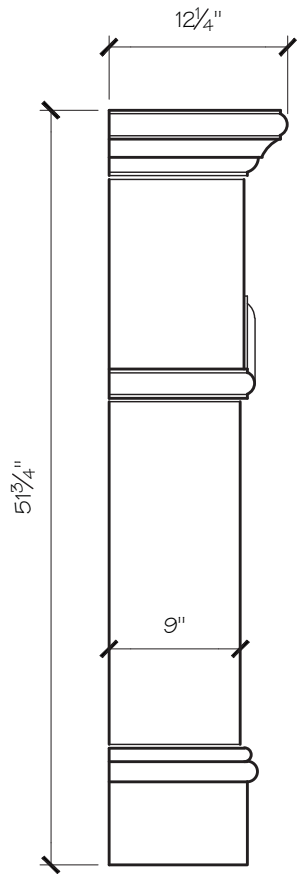

ELIZABETH MANTEL DIMENSIONS

Opening Width	36"	42"	48"	54"	60"	66"
Opening Height	36"	36"	42"	42"	42"	50"
Overall Width	60.5"	66.5"	72.5"	78.5"	84.5"	90.5"
Overall Height	52"	52"	58"	58"	58"	71"
Shelf Depth	12"	12"	12"	12"	12"	12"

ELIZABETH MANTEL PRICING

Opening Width	36"	42"	48"	54"	60"	66"
	\$2,450	\$2,600	\$2,750	\$2,900	\$3,150	\$3,400

ELIZABETH FIREPLACE MANTEL

ELIZABETH FIREPLACE MANTEL

ELIZABETH FIREPLACE MANTEL

SITWORKS

FIREPLACE MANTELS