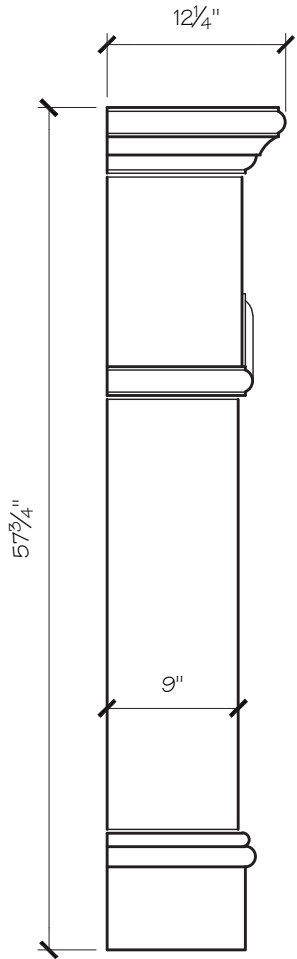

SITWORKS

FIREPLACE MANTELS

ELIZABETH FIREPLACE MANTEL