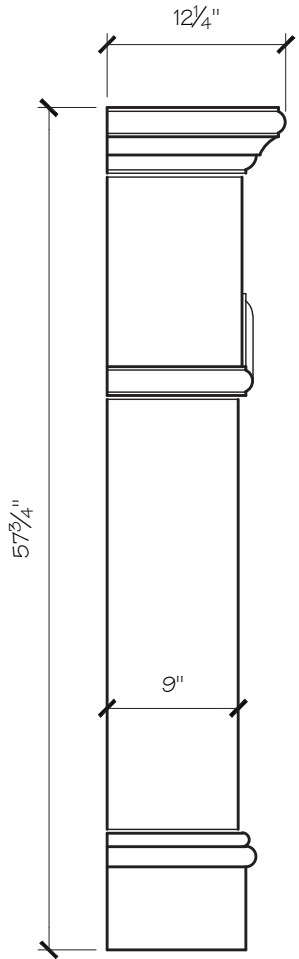

SITWORKS

FIREPLACE MANTELS

ELIZABETH FIREPLACE MANTEL