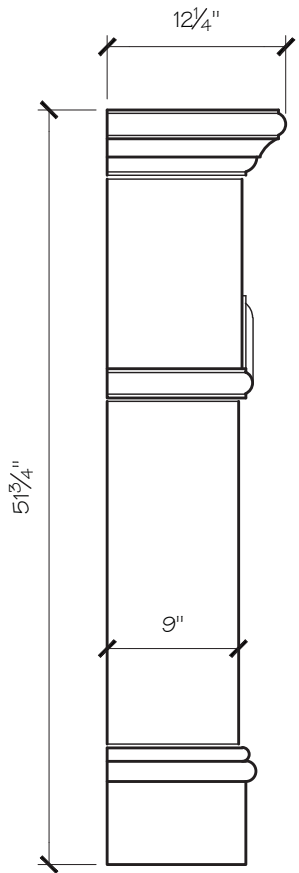

ELIZABETH MANTEL DIMENSIONS

Opening Width	36"	42"	48"	54"	60"	66"
Opening Height	36"	36"	42"	42"	42"	50"
Overall Width	60.5"	66.5"	72.5"	78.5"	84.5"	90.5"
Overall Height	52"	52"	58"	58"	58"	71"
Shelf Depth	12"	12"	12"	12"	12"	12"

ELIZABETH MANTEL PRICING

Opening Width	36"	42"	48"	54"	60"	66"
	\$2,450	\$2,600	\$2,750	\$2,900	\$3,150	\$3,400

ELIZABETH FIREPLACE MANTEL

ELIZABETH FIREPLACE MANTEL

ELIZABETH FIREPLACE MANTEL

SITWORKS

FIREPLACE MANTELS