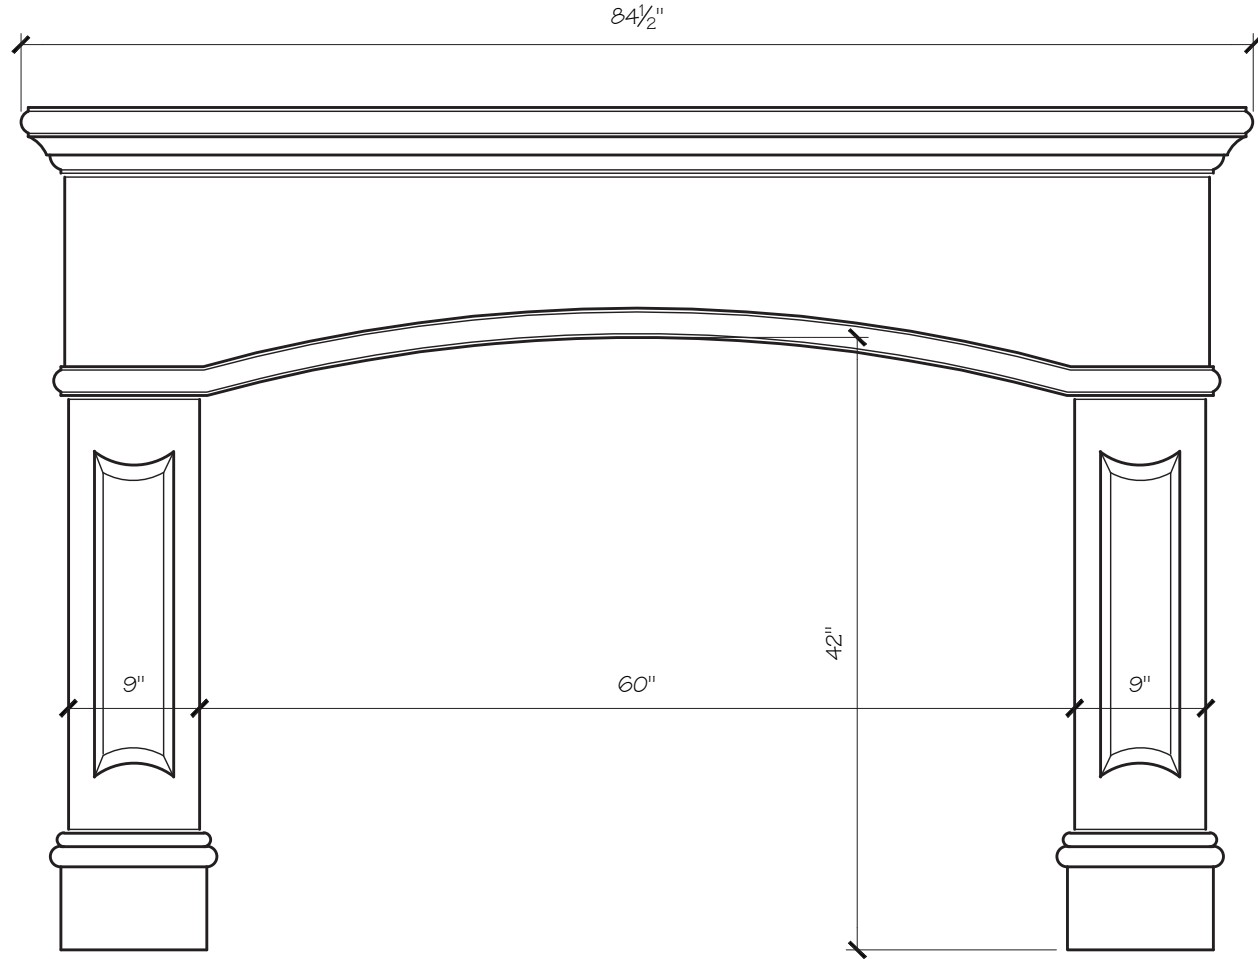

SITWORKS

FIREPLACE MANTELS

ELIZABETH FIREPLACE MANTEL