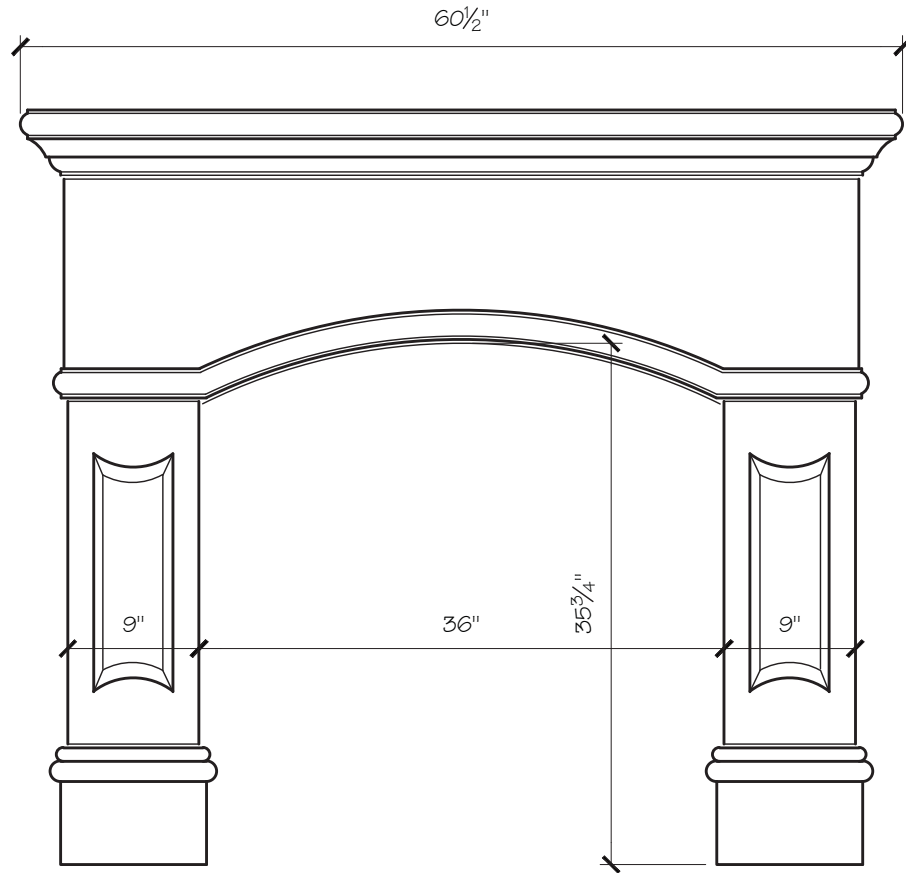

ELIZABETH MANTEL DIMENSIONS

Opening Width	36"	42"	48"	54"	60"	66"
Opening Height	36"	36"	42"	42"	42"	50"
Overall Width	60.5"	66.5"	72.5"	78.5"	84.5"	90.5"
Overall Height	52"	52"	58"	58"	58"	71"
Shelf Depth	12"	12"	12"	12"	12"	12"

ELIZABETH MANTEL PRICING

Opening Width	36"	42"	48"	54"	60"	66"
	\$2,450	\$2,600	\$2,750	\$2,900	\$3,150	\$3,400

ELIZABETH FIREPLACE MANTEL

ELIZABETH FIREPLACE MANTEL

ELIZABETH FIREPLACE MANTEL

SITWORKS

FIREPLACE MANTELS