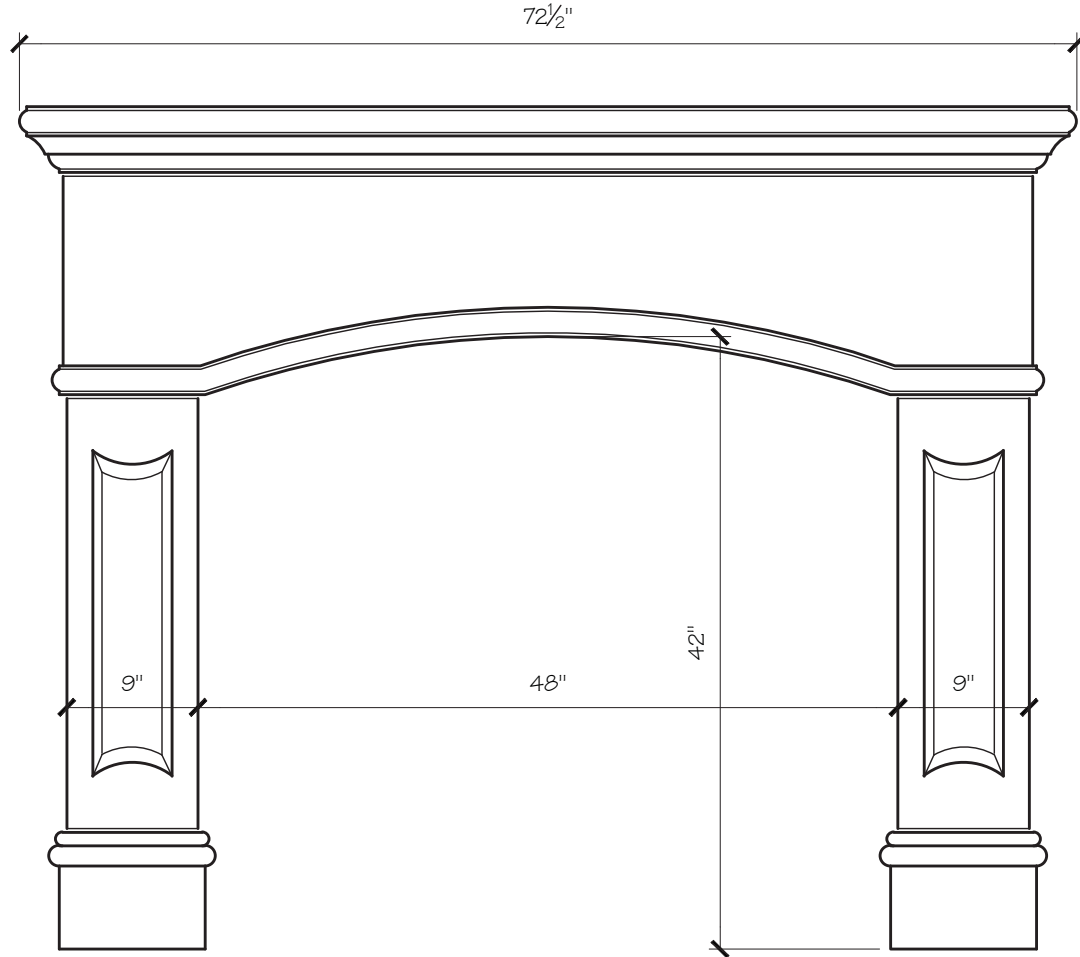

ELIZABETH MANTEL DIMENSIONS

Opening Width	36"	42"	48"	54"	60"	66"
Opening Height	36"	36"	42"	42"	42"	50"
Overall Width	60.5"	66.5"	72.5"	78.5"	84.5"	90.5"
Overall Height	52"	52"	58"	58"	58"	71"
Shelf Depth	12"	12"	12"	12"	12"	12"

ELIZABETH MANTEL PRICING

Opening Width	36"	42"	48"	54"	60"	66"
	\$2,450	\$2,600	\$2,750	\$2,900	\$3,150	\$3,400

ELIZABETH FIREPLACE MANTEL

ELIZABETH FIREPLACE MANTEL

ELIZABETH FIREPLACE MANTEL

SITWORKS

FIREPLACE MANTELS