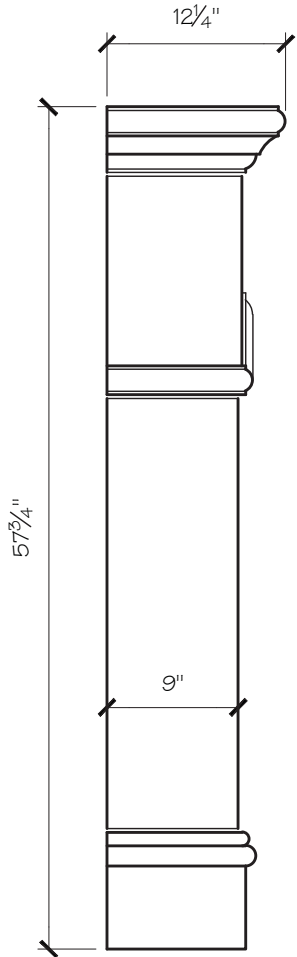

ELIZABETH MANTEL DIMENSIONS

Opening Width	36"	42"	48"	54"	60"	66"
Opening Height	36"	36"	42"	42"	42"	50"
Overall Width	60.5"	66.5"	72.5"	78.5"	84.5"	90.5"
Overall Height	52"	52"	58"	58"	58"	71"
Shelf Depth	12"	12"	12"	12"	12"	12"

ELIZABETH MANTEL PRICING

Opening Width	36"	42"	48"	54"	60"	66"
	\$2,450	\$2,600	\$2,750	\$2,900	\$3,150	\$3,400

ELIZABETH FIREPLACE MANTEL

ELIZABETH FIREPLACE MANTEL

ELIZABETH FIREPLACE MANTEL

SITWORKS

FIREPLACE MANTELS