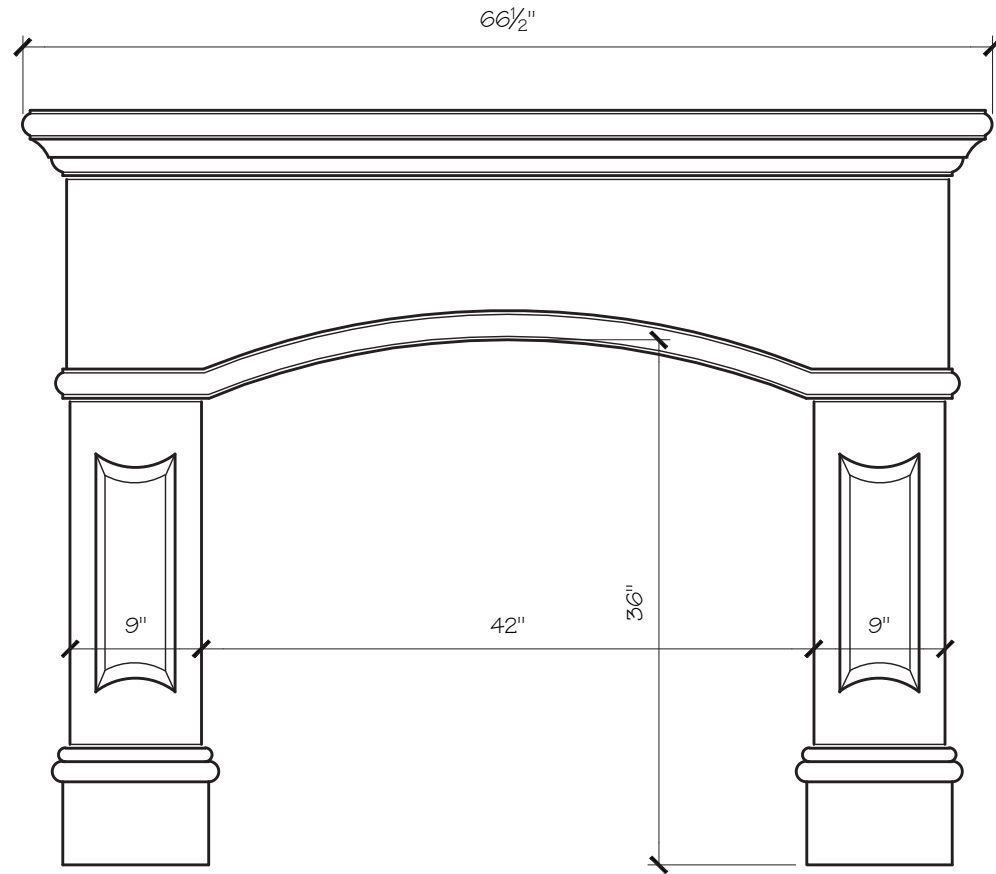

ELIZABETH MANTEL DIMENSIONS

Opening Width	36"	42"	48"	54"	60"	66"
Opening Height	36"	36"	42"	42"	42"	50"
Overall Width	60.5"	66.5"	72.5"	78.5"	84.5"	90.5"
Overall Height	52"	52"	58"	58"	58"	71"
Shelf Depth	12"	12"	12"	12"	12"	12"

ELIZABETH MANTEL PRICING

Opening Width	36"	42"	48"	54"	60"	66"
	\$2,450	\$2,600	\$2,750	\$2,900	\$3,150	\$3,400

ELIZABETH FIREPLACE MANTEL

ELIZABETH FIREPLACE MANTEL

ELIZABETH FIREPLACE MANTEL

SITWORKS

FIREPLACE MANTELS