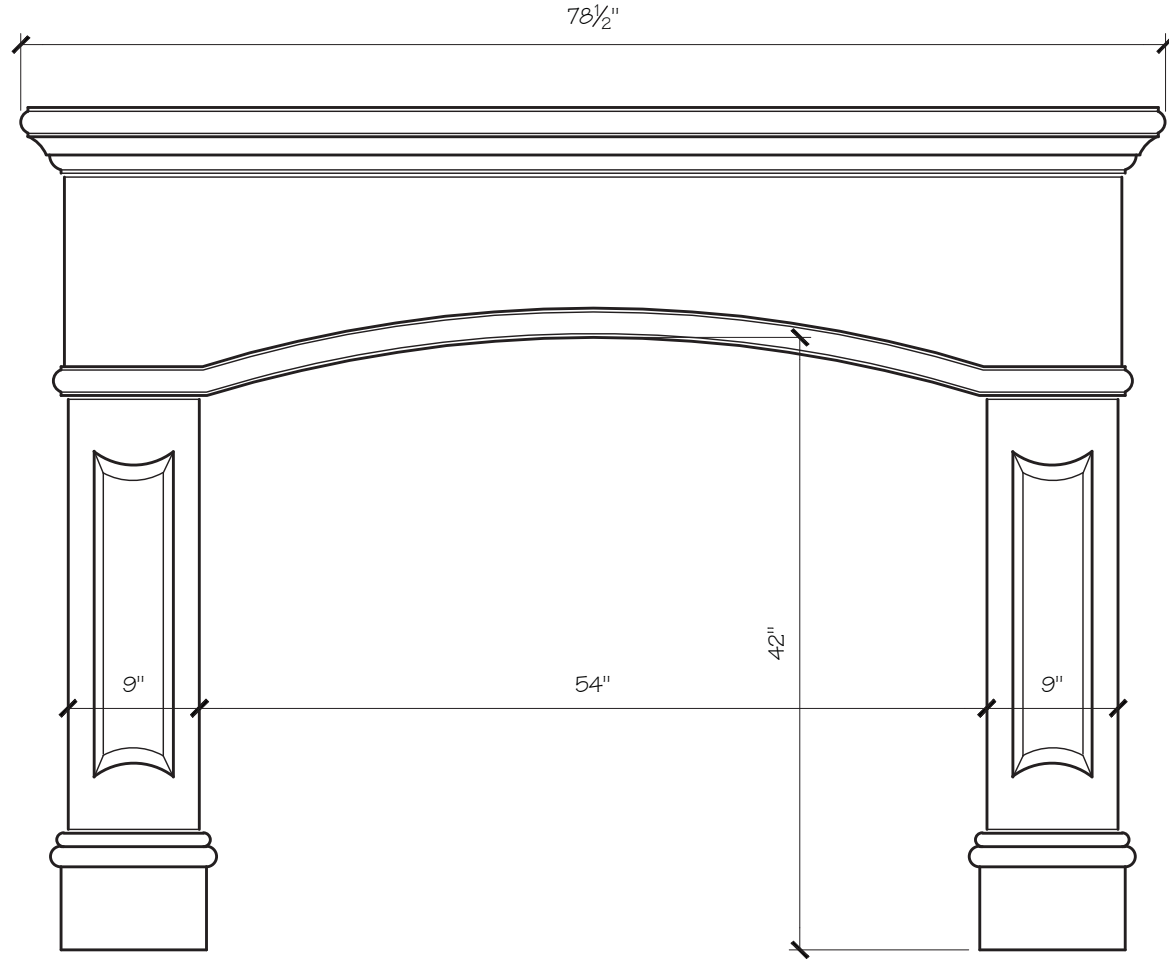

SITWORKS

FIREPLACE MANTELS

ELIZABETH FIREPLACE MANTEL