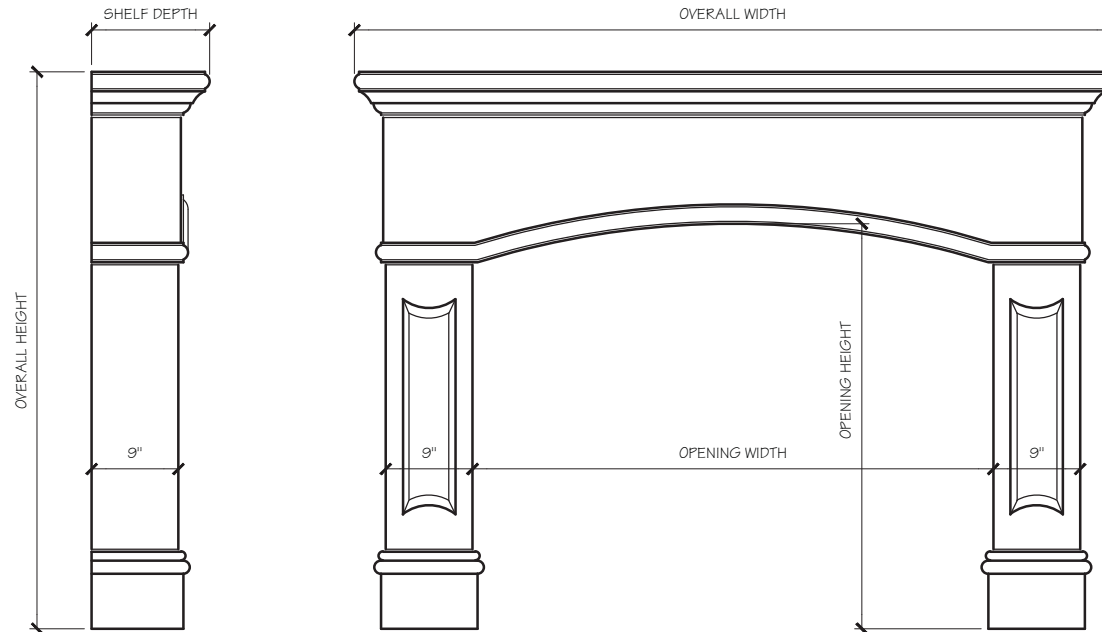

SITWORKS

FIREPLACE MANTELS

ELIZABETH FIREPLACE MANTEL

SITWORKS, INC. | 363 WEST CANINO | HOUSTON, TX 77037
TOLL FREE: 800-599-5463 | LOCAL: 281-931-1000 | FAX: 281-931-1044

SITWORKS

FIREPLACE MANTELS

ELIZABETH FIREPLACE MANTEL

ELIZABETH MANTEL DIMENSIONS

Opening Width	36"	42"	48"	54"	60"	66"
Opening Height	36"	36"	42"	42"	42"	50"
Overall Width	60.5"	66.5"	72.5"	78.5"	84.5"	90.5"
Overall Height	52"	52"	58"	58"	58"	71"
Shelf Depth	12"	12"	12"	12"	12"	12"

ELIZABETH MANTEL PRICING

Opening Width	36"	42"	48"	54"	60"	66"
	\$2,450	\$2,600	\$2,750	\$2,900	\$3,150	\$3,400

ELIZABETH FIREPLACE MANTEL

ELIZABETH FIREPLACE MANTEL

ELIZABETH FIREPLACE MANTEL

SITWORKS

FIREPLACE MANTELS