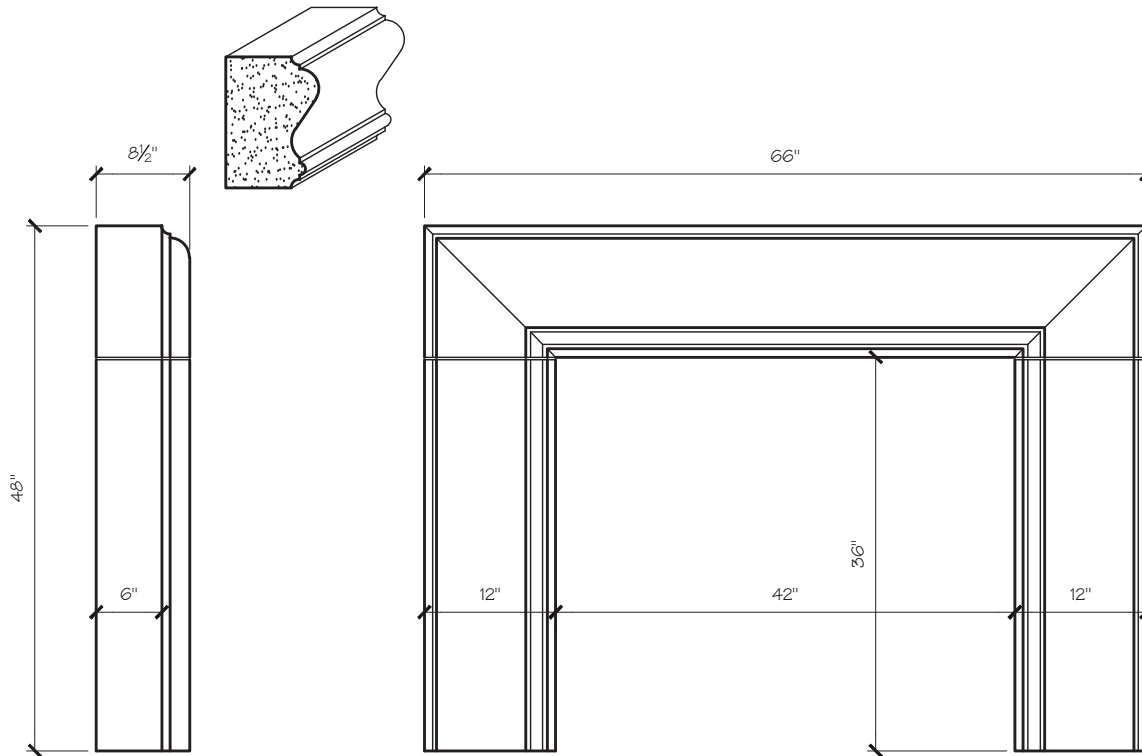

SITWORKS

FIREPLACE MANTELS

LEIGH FIREPLACE MANTEL