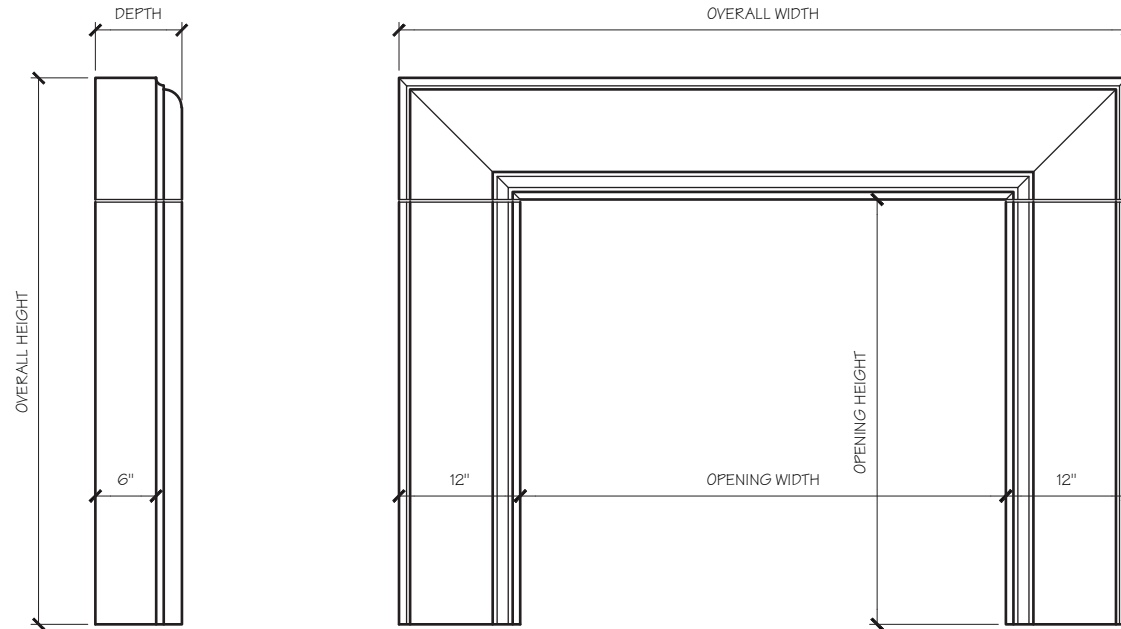

LEIGH MANTEL DIMENSIONS

Opening Width	36"	42"	48"	54"
Opening Height	36"	36"	42"	42"
Overall Width	60"	66"	72"	78"
Overall Height	48"	48"	54"	54"
Shelf Depth	6"	6"	6"	6"

LEIGH MANTEL PRICING

Opening Width	36"	42"	48"	54"
	\$1,225	\$1,350	\$1,450	\$1,575