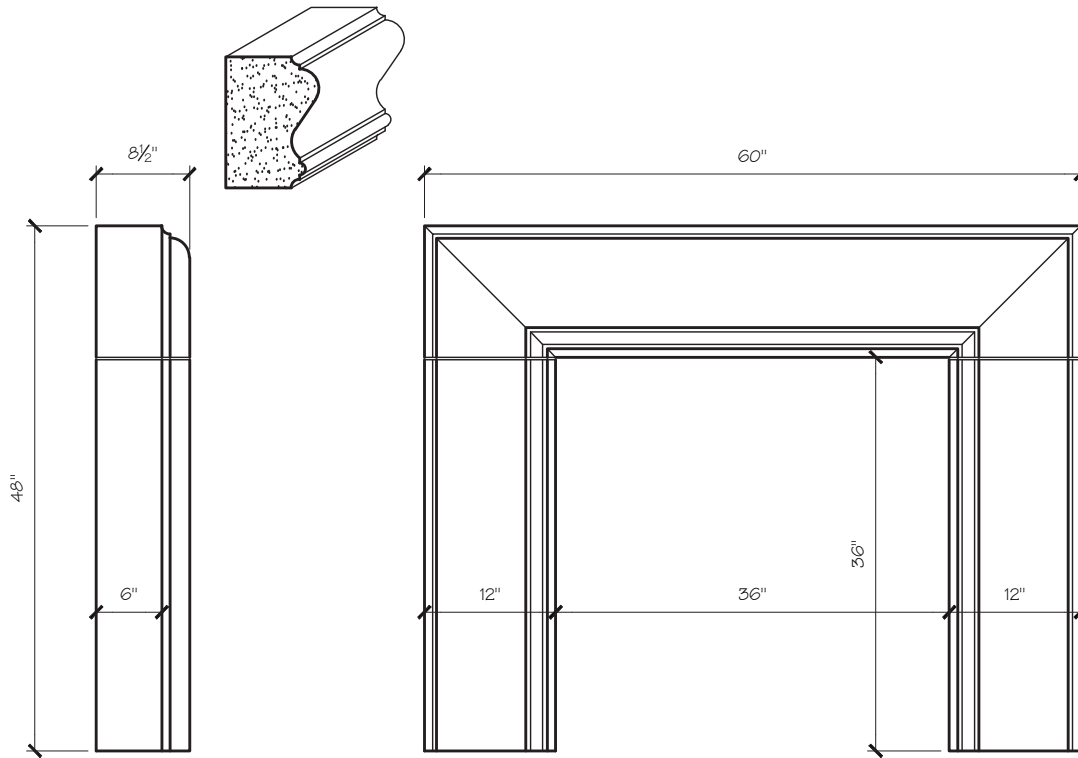

SITWORKS

FIREPLACE MANTELS

LEIGH FIREPLACE MANTEL