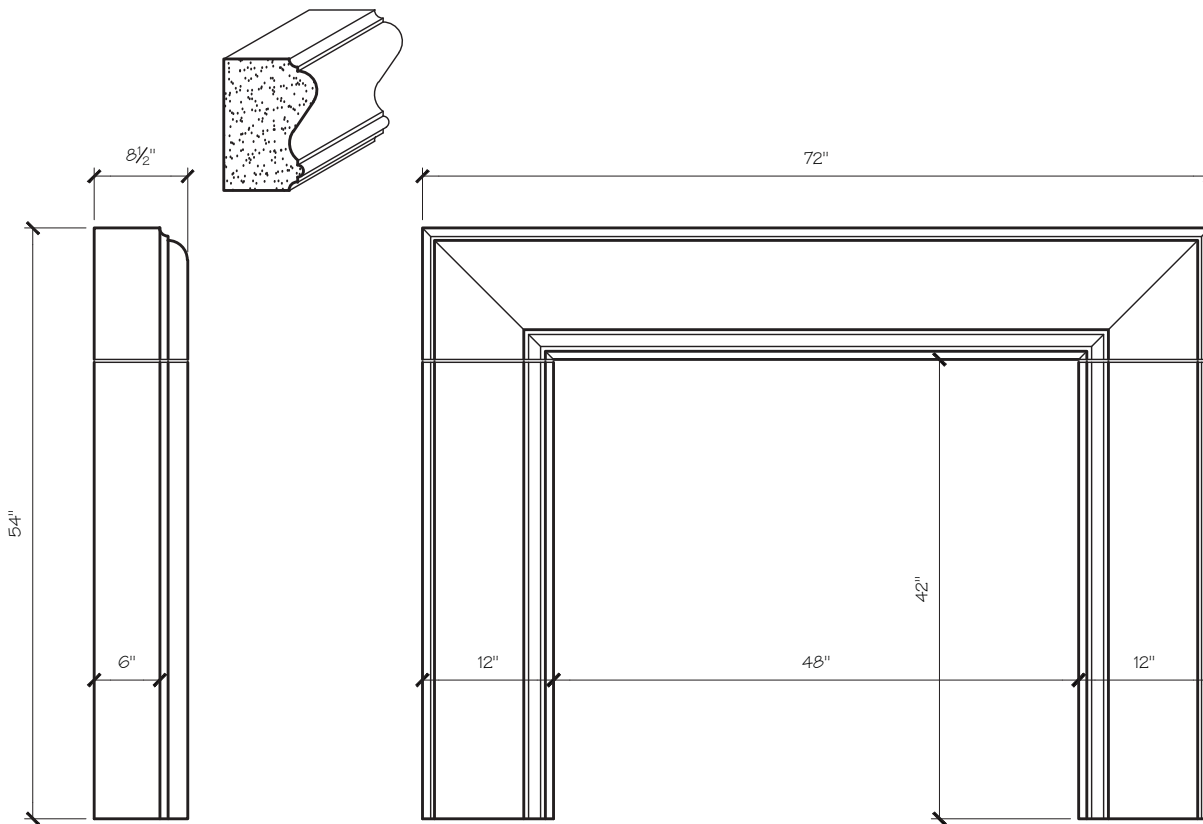

SITWORKS

FIREPLACE MANTELS

LEIGH FIREPLACE MANTEL