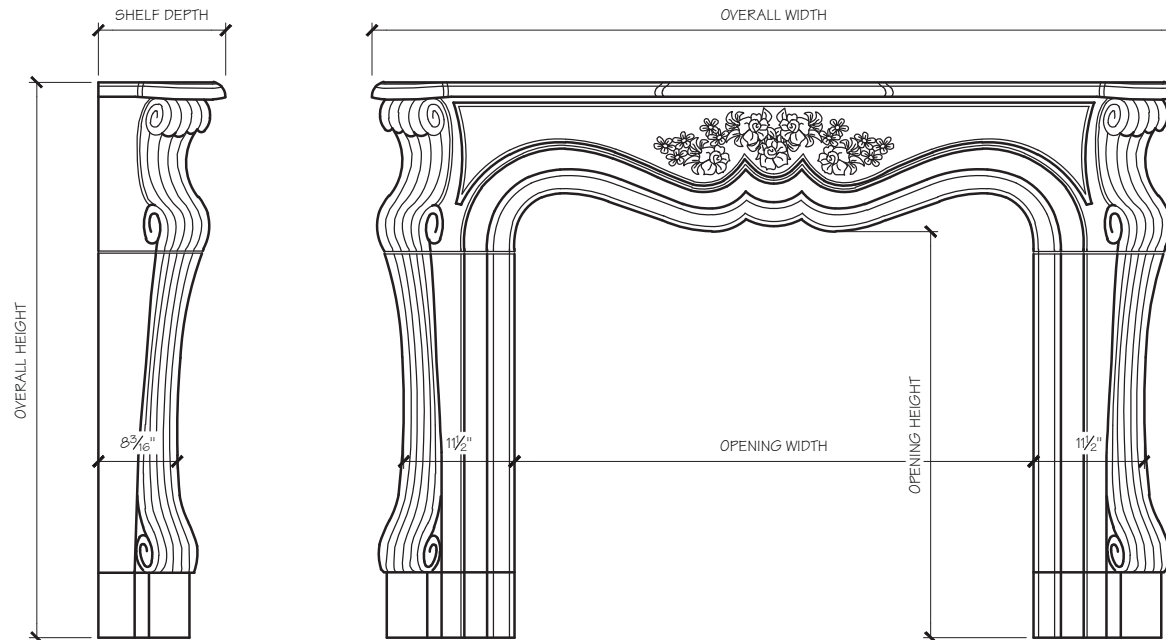

### MICHELLE MANTEL DIMENSIONS

Opening Width	54"
Opening Height	42.5"
Overall Width	83.75"
Overall Height	58"
Shelf Depth	13.25"

### MICHELLE MANTEL PRICING

Opening Width	54"
	\$3,075