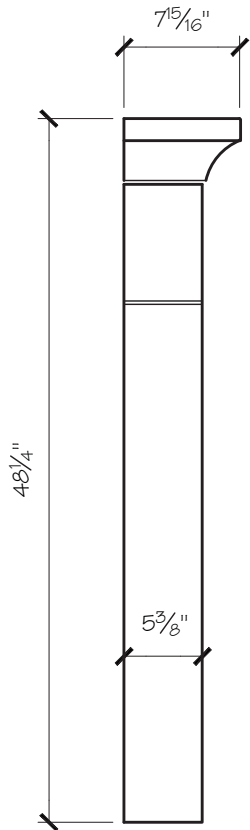

SITWORKS

FIREPLACE MANTELS

NICOLE FIREPLACE MANTEL