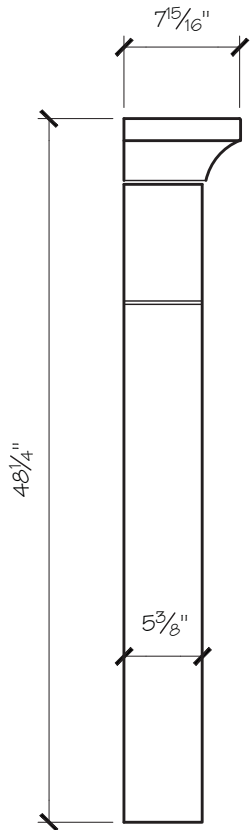

SITWORKS

FIREPLACE MANTELS

NICOLE FIREPLACE MANTEL