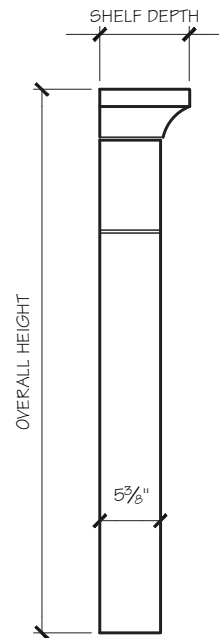

NICOLE MANTEL DIMENSIONS

Opening Width	36"	42"	48"
Opening Height	36"	36"	42"
Overall Width	58"	64"	70"
Overall Height	48"	48"	54"
Shelf Depth	8"	8"	8"

NICOLE MANTEL PRICING

Opening Width	36"	42"	48"
	\$950	\$1,000	\$1,075