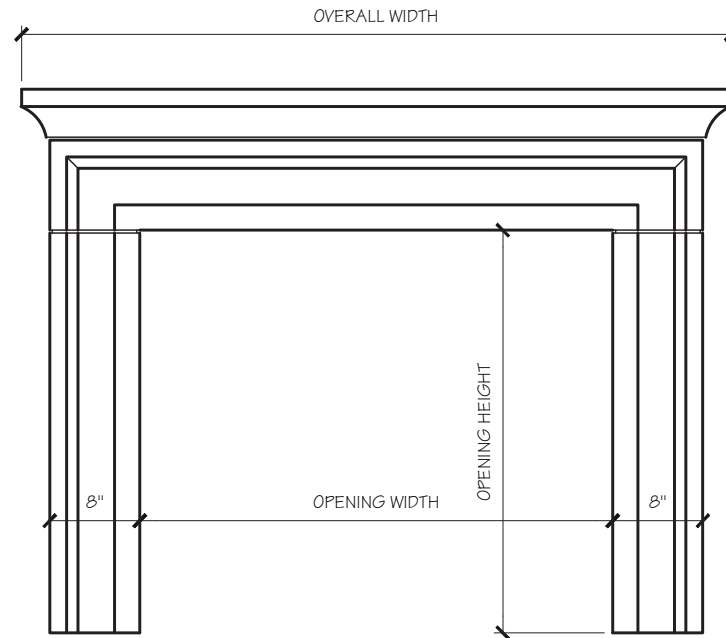

NICOLE MANTEL DIMENSIONS

Opening Width	36"	42"	48"
Opening Height	36"	36"	42"
Overall Width	58"	64"	70"
Overall Height	48"	48"	54"
Shelf Depth	8"	8"	8"

NICOLE MANTEL PRICING

Opening Width	36"	42"	48"
	\$950	\$1,000	\$1,075