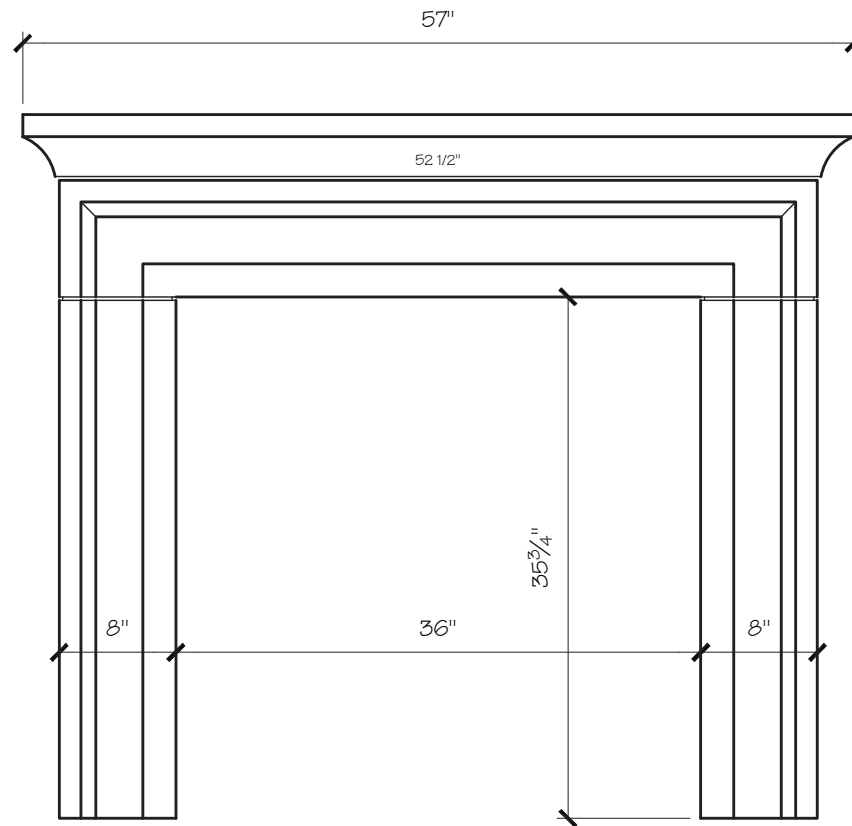

SITWORKS

FIREPLACE MANTELS

NICOLE FIREPLACE MANTEL