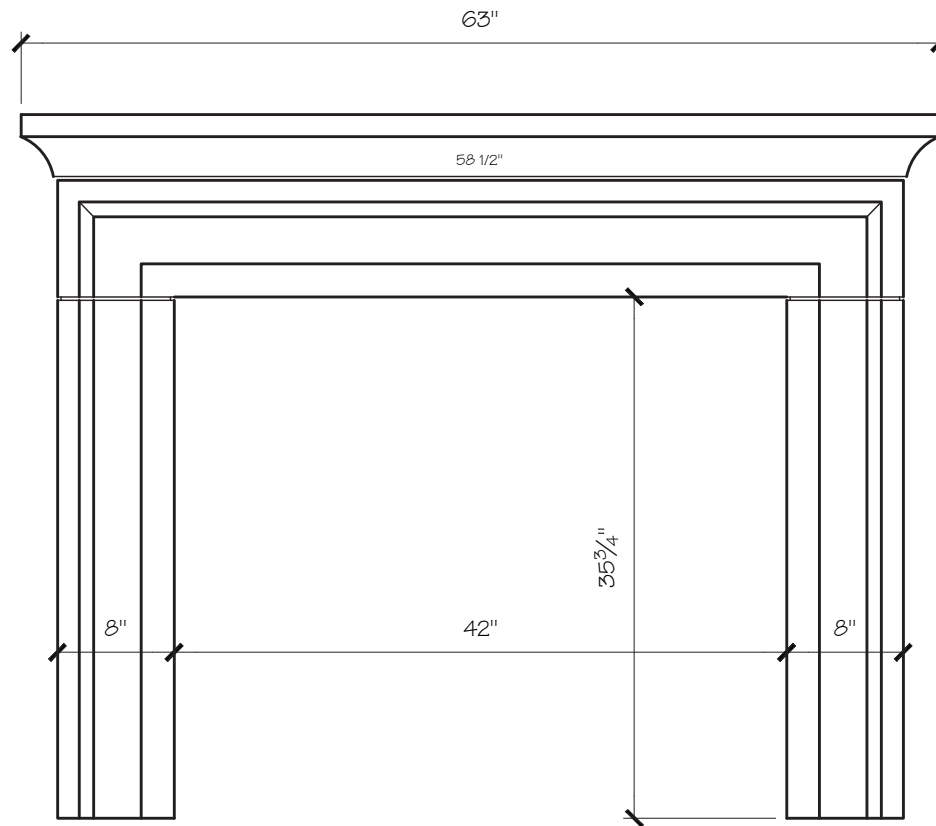

SITWORKS

FIREPLACE MANTELS

NICOLE FIREPLACE MANTEL