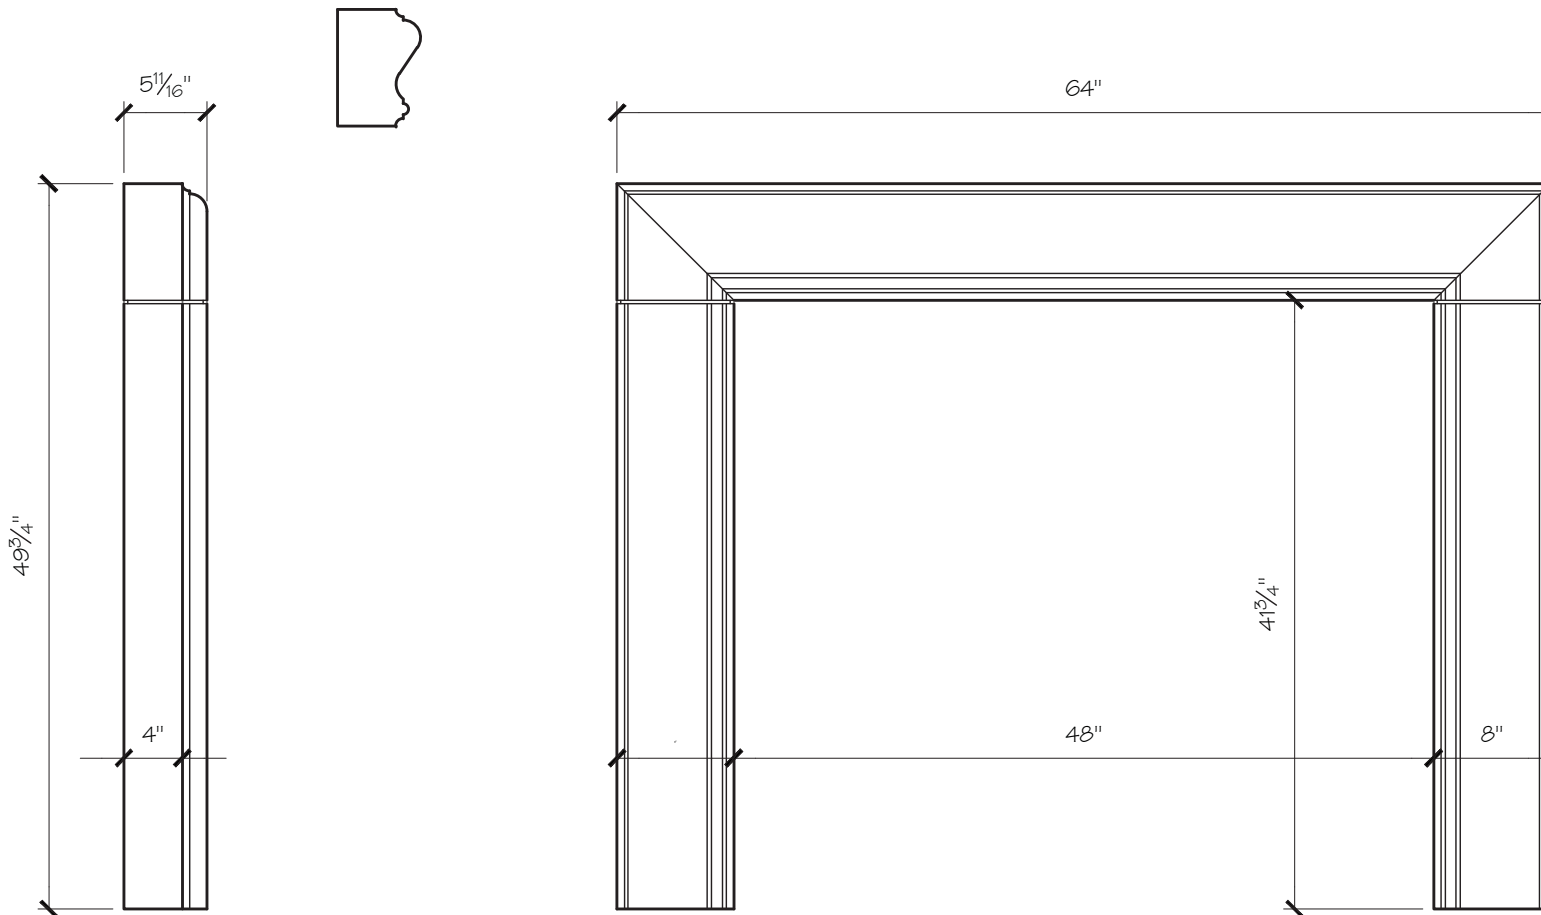

SITWORKS

FIREPLACE MANTELS

SOPHIA FIREPLACE MANTEL