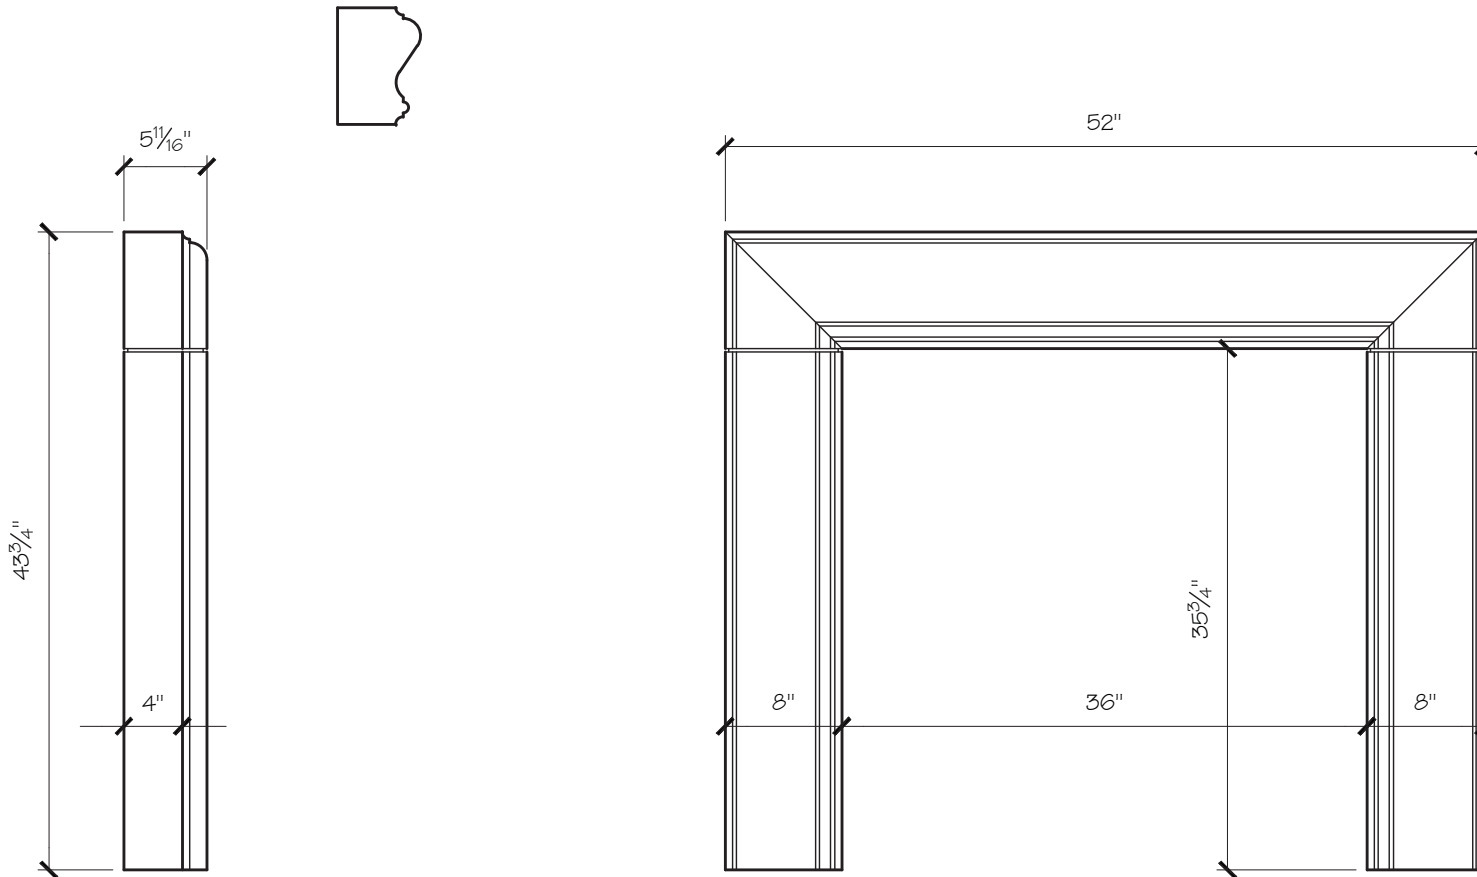

SITWORKS

FIREPLACE MANTELS

SOPHIA FIREPLACE MANTEL