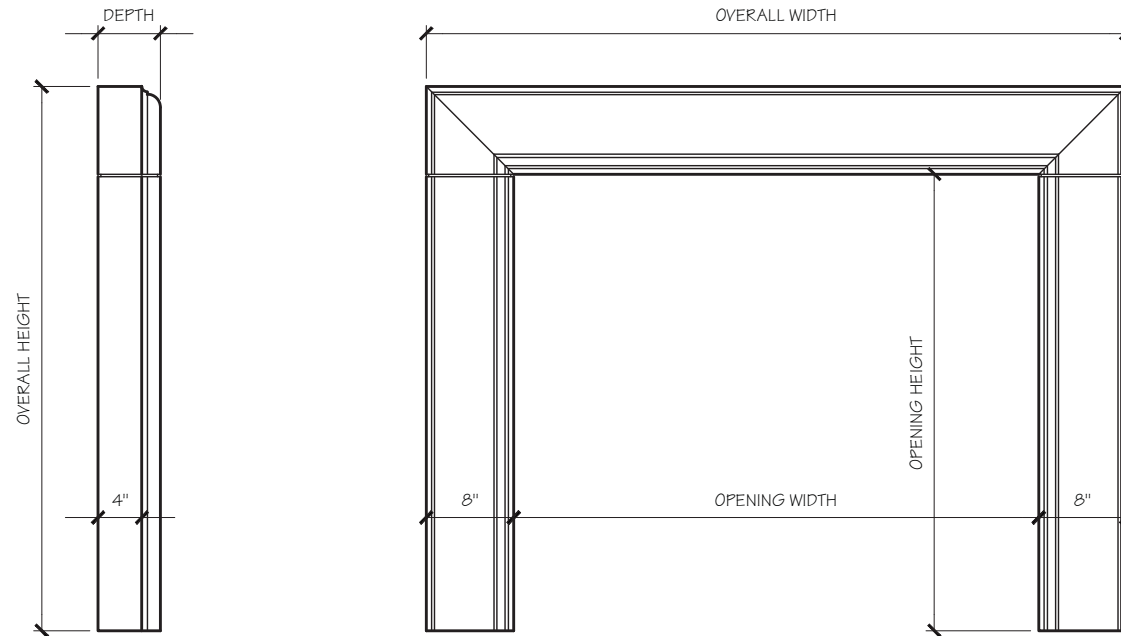

SOPHIA MANTEL DIMENSIONS

Opening Width	36"	42"	48"	56"
Opening Height	36"	36"	42"	42"
Overall Width	52"	58"	64"	72"
Overall Height	44"	44"	50"	50"
Shelf Depth	4"	4"	4"	4"

SOPHIA MANTEL PRICING

Opening Width	36"	42"	48"	56"
	\$675	\$750	\$825	\$875