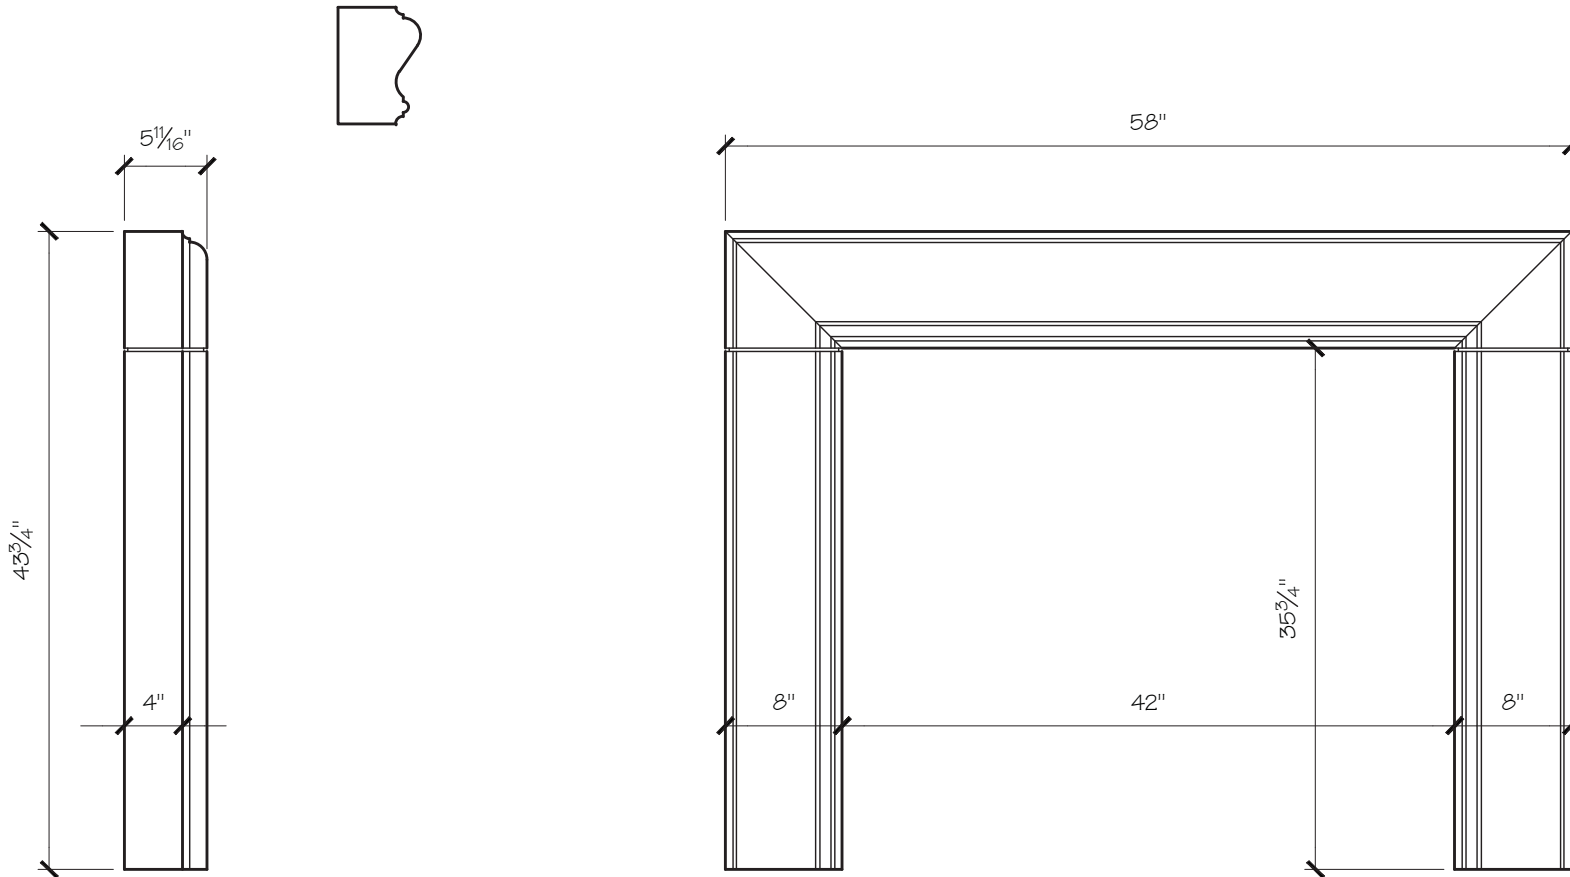

SITWORKS

FIREPLACE MANTELS

SOPHIA FIREPLACE MANTEL