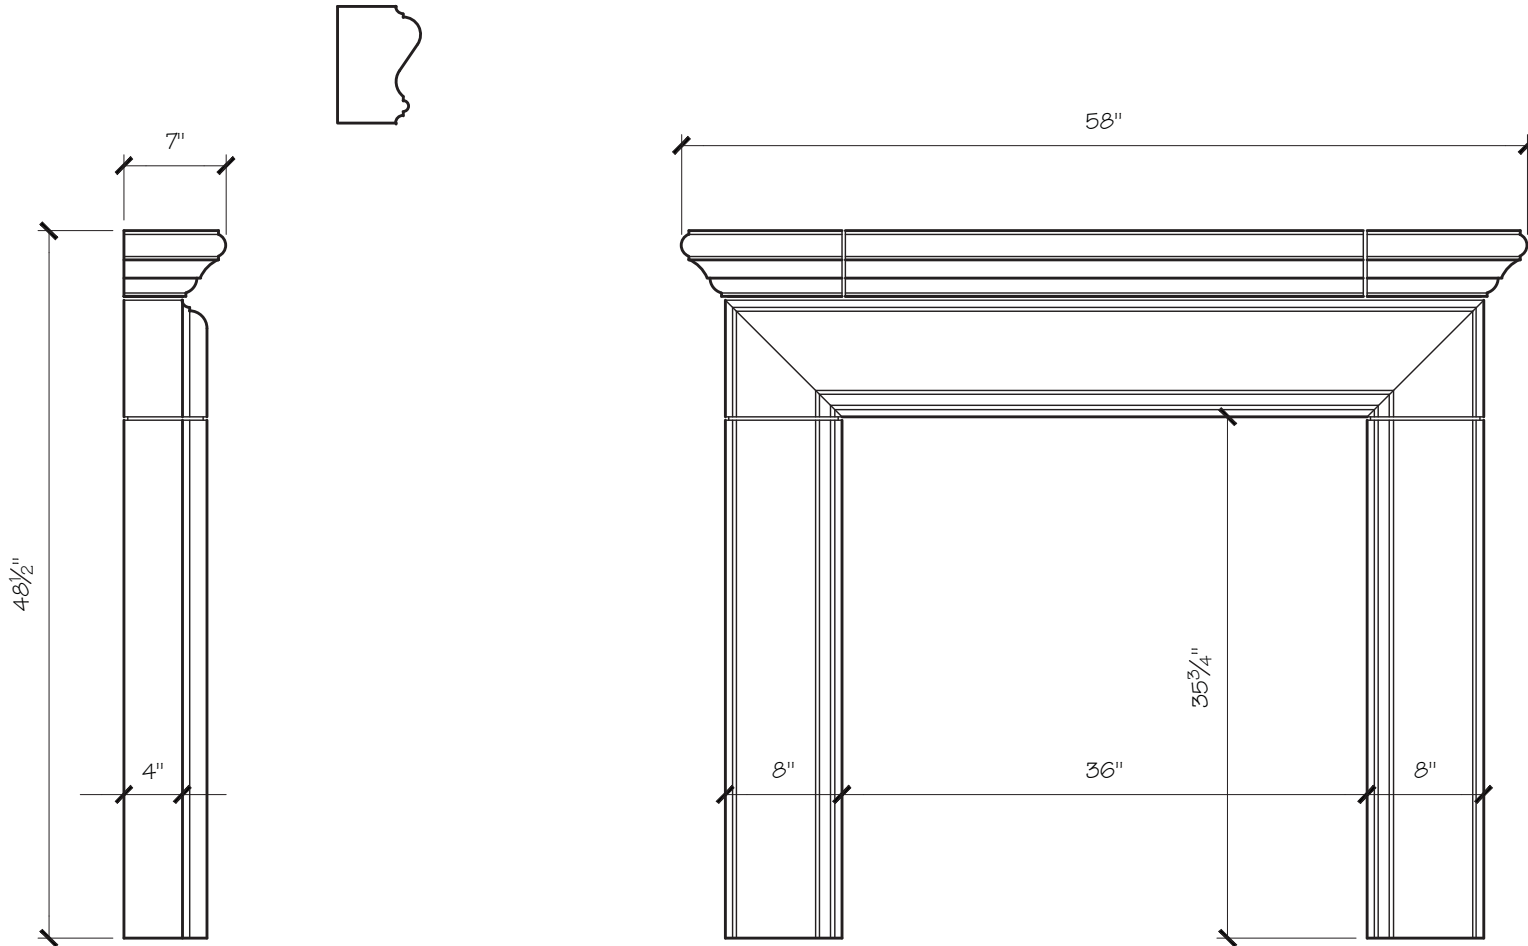

SOPHIA WITH SHELF FIREPLACE MANTEL

SOPHIA WITH SHELF MANTEL DIMENSIONS

| | | | | |
|----------------|-------|-------|-------|-------|
| Opening Width | 36" | 42" | 48" | 56" |
| Opening Height | 36" | 36" | 42" | 42" |
| Overall Width | 58" | 64" | 70" | 78" |
| Overall Height | 48.5" | 48.5" | 54.5" | 54.5" |
| Shelf Depth | 7" | 7" | 7" | 7" |

SOPHIA WITH SHELF MANTEL PRICING

| | | | | |
|---------------|-------|---------|---------|---------|
| Opening Width | 36" | 42" | 48" | 56" |
| | \$950 | \$1,025 | \$1,100 | \$1,150 |

SOPHIA WITH SHELF FIREPLACE MANTEL