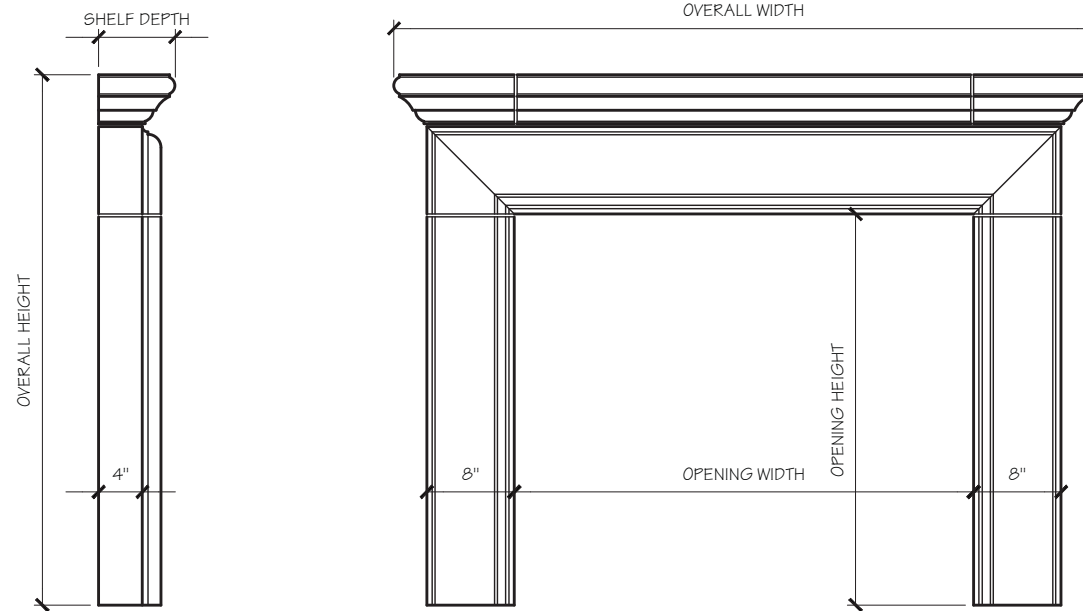

SOPHIA WITH SHELF FIREPLACE MANTEL

SOPHIA WITH SHELF MANTEL DIMENSIONS

| | | | | |
|----------------|-------|-------|-------|-------|
| Opening Width | 36" | 42" | 48" | 56" |
| Opening Height | 36" | 36" | 42" | 42" |
| Overall Width | 58" | 64" | 70" | 78" |
| Overall Height | 48.5" | 48.5" | 54.5" | 54.5" |
| Shelf Depth | 7" | 7" | 7" | 7" |

SOPHIA WITH SHELF MANTEL PRICING

| | | | | |
|---------------|-------|---------|---------|---------|
| Opening Width | 36" | 42" | 48" | 56" |
| | \$950 | \$1,025 | \$1,100 | \$1,150 |

SOPHIA WITH SHELF FIREPLACE MANTEL