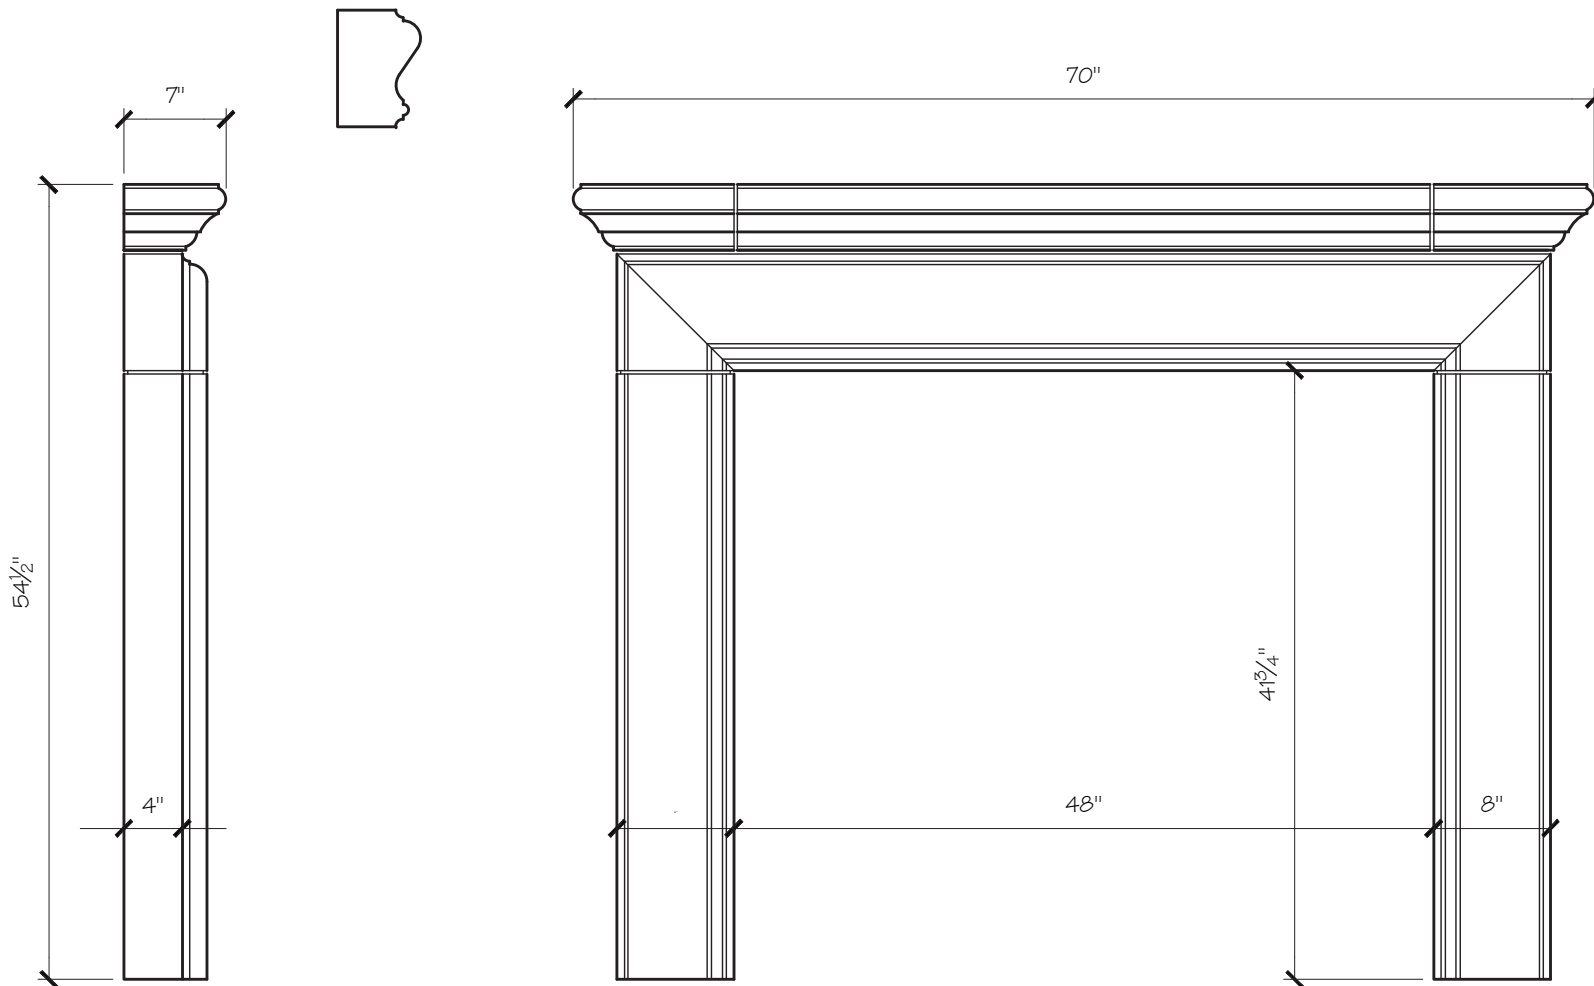

SOPHIA WITH SHELF FIREPLACE MANTEL