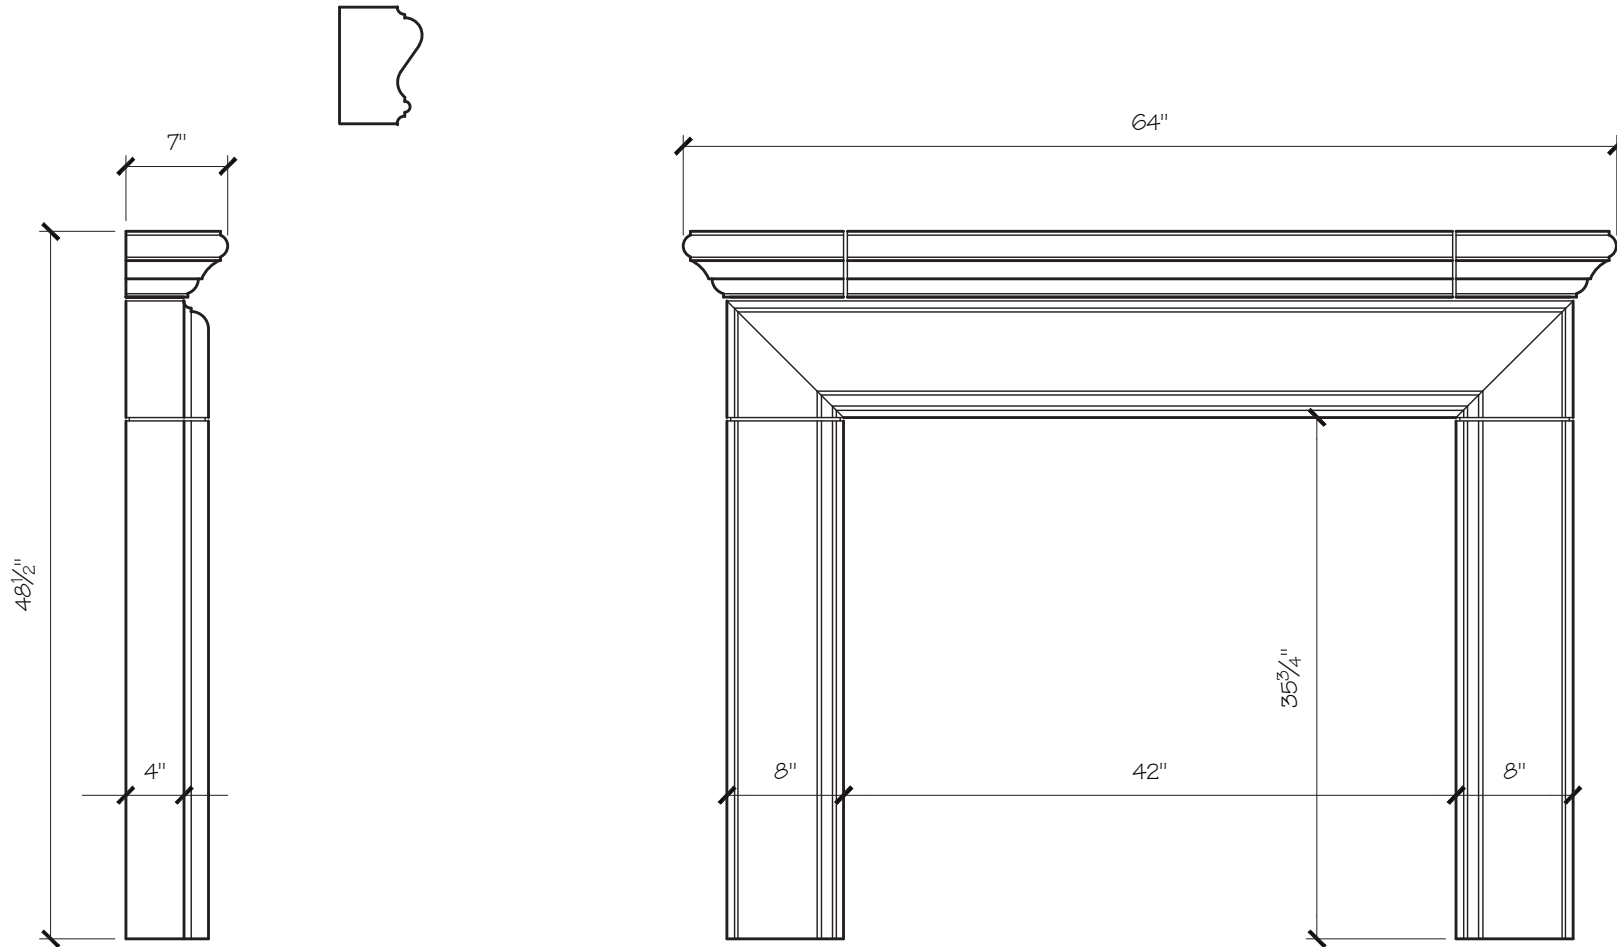

SOPHIA WITH SHELF FIREPLACE MANTEL