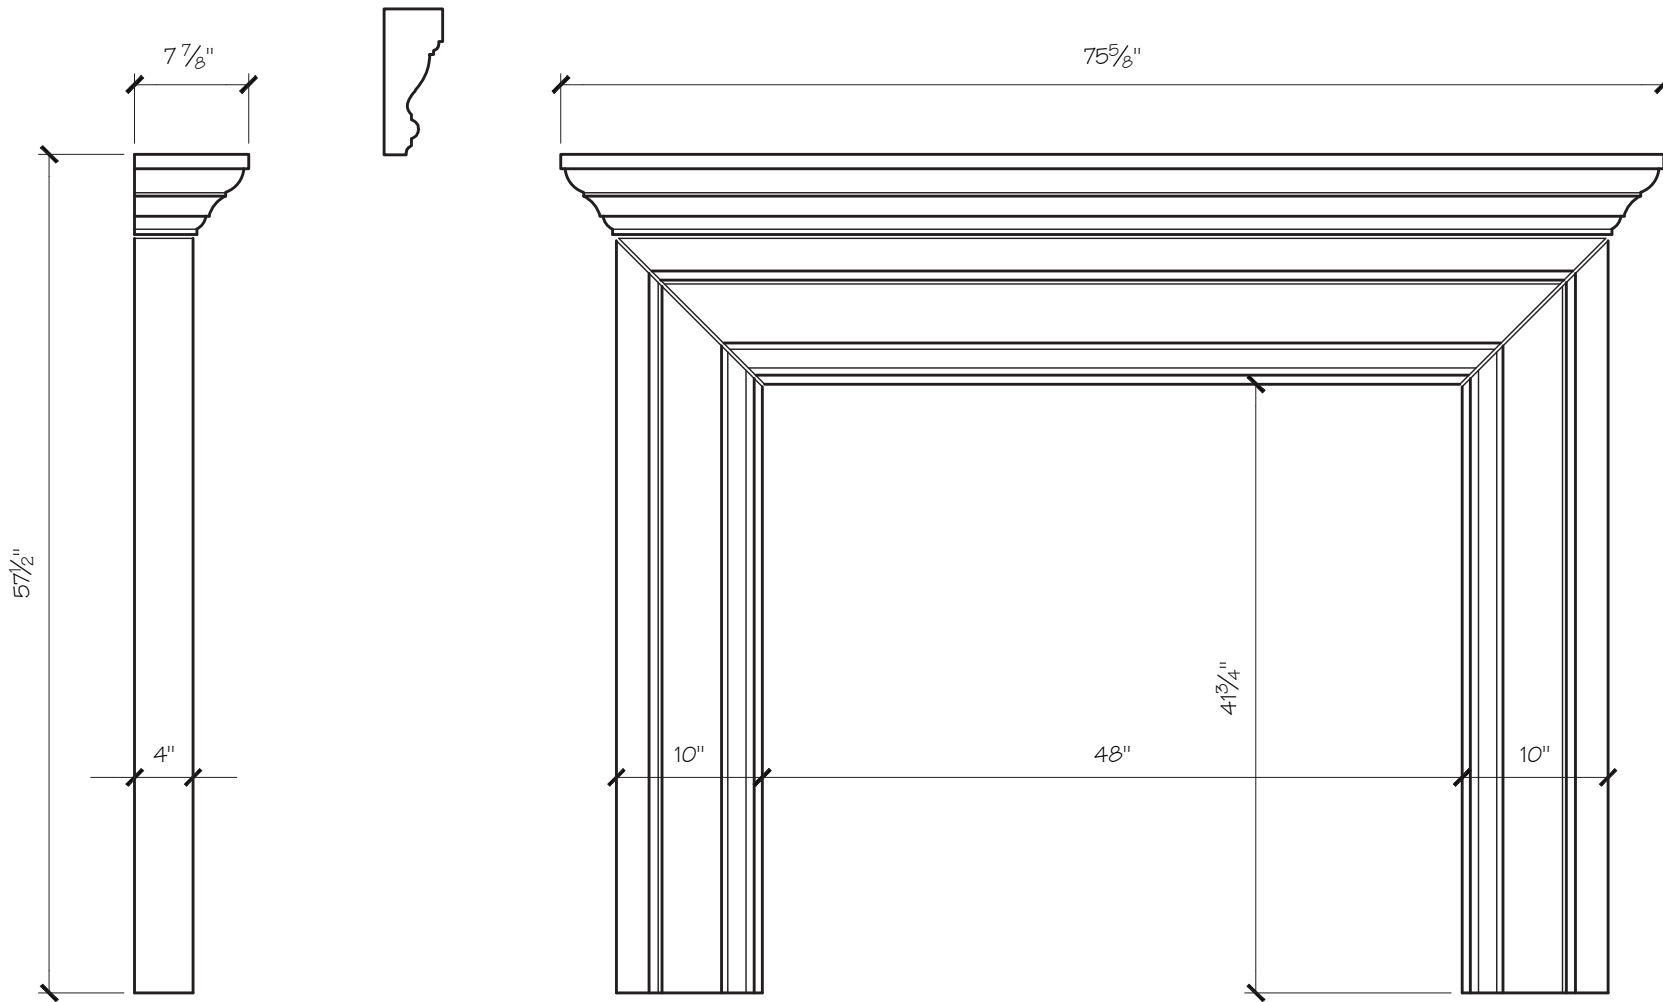

SITWORKS

FIREPLACE MANTELS

THERESE FIREPLACE MANTEL