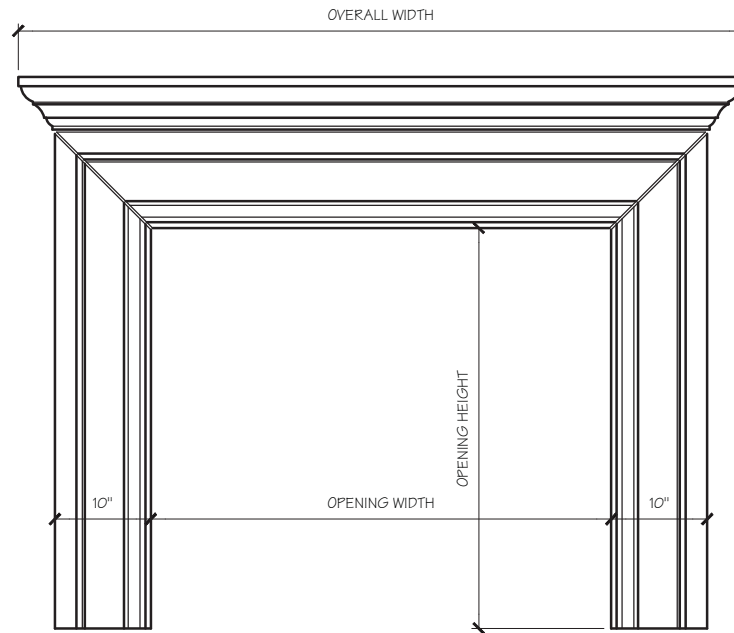

SITWORKS

FIREPLACE MANTELS

THERESE FIREPLACE MANTEL

THERESE MANTEL DIMENSIONS

Opening Width	36"	42"	48"	54"
Opening Height	36"	36"	42"	42"
Overall Width	60"	66"	72"	78"
Overall Height	53"	53"	59"	59"
Shelf Depth	+ +#, "	+ +#, "	+ +#, "	+ +#, "

THERESE MANTEL PRICING

Opening Width	36"	42"	48"	54"
	$1,175	$1,225	$1,275	$1,325