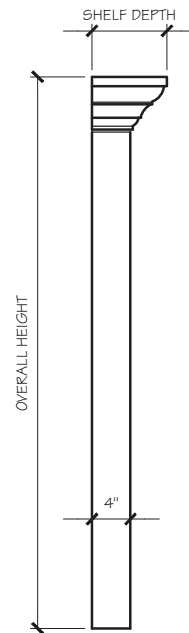

### THERESE MANTEL DIMENSIONS

Opening Width	36"	42"	48"	54"
Opening Height	36"	36"	42"	42"
Overall Width	60"	66"	72"	78"
Overall Height	53"	53"	59"	59"
Shelf Depth	+ +#, "	+ +#, "	+ +#, "	+ +#, "

### THERESE MANTEL PRICING

Opening Width	36"	42"	48"	54"
	\$1,175	\$1,225	\$1,275	\$1,325