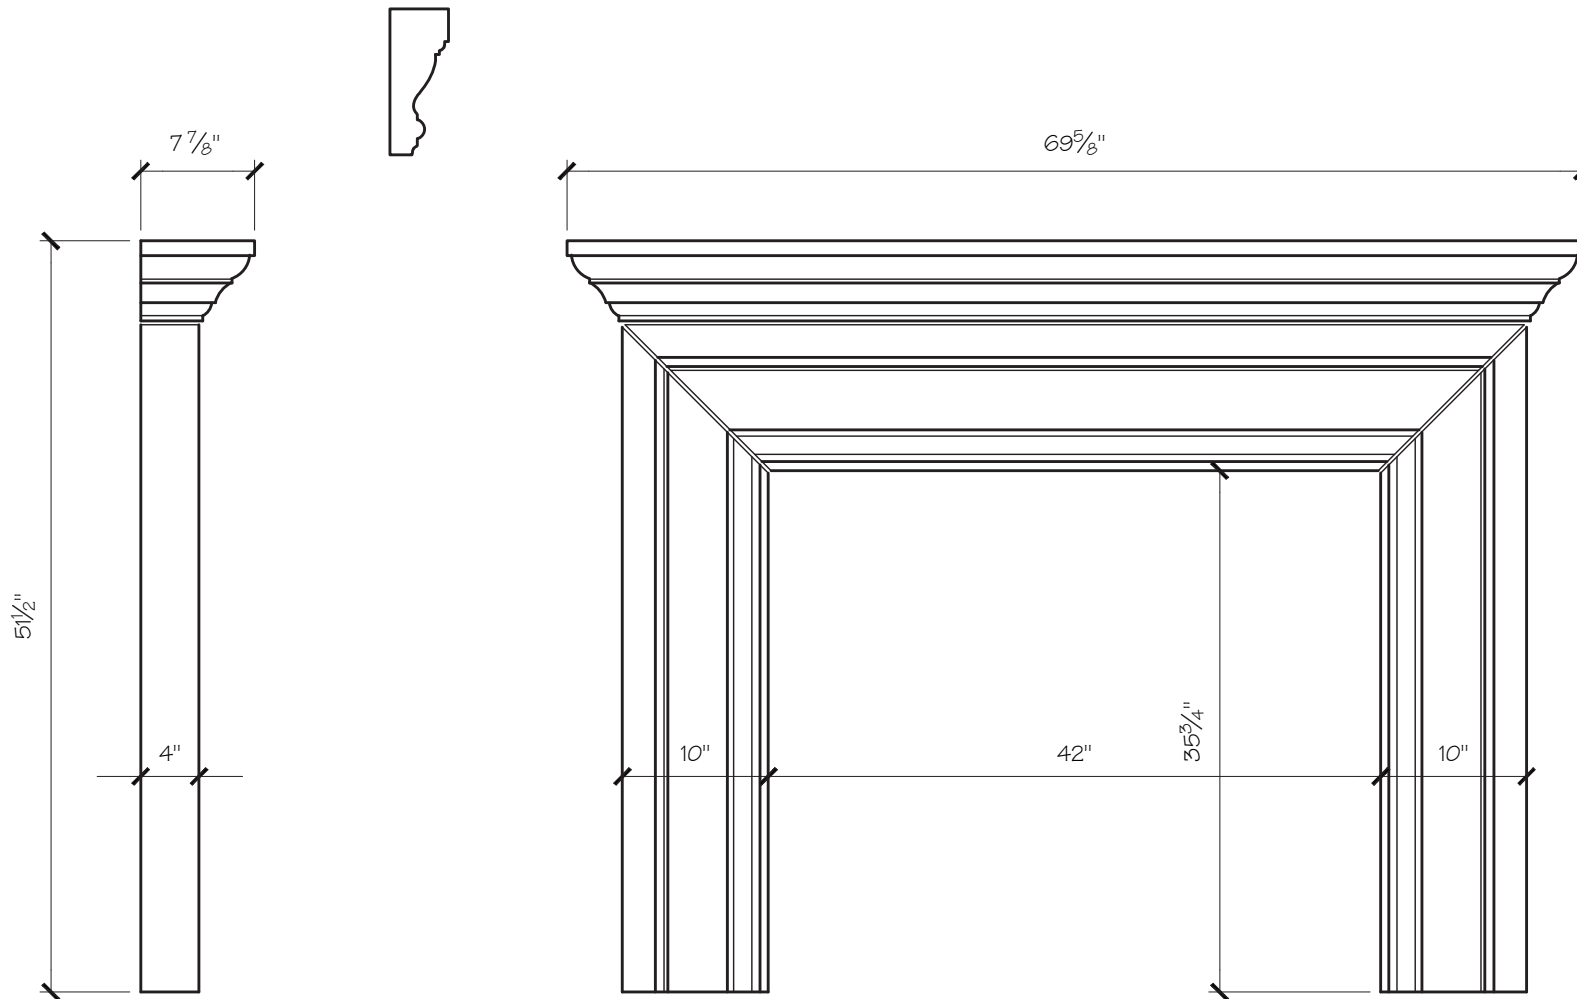

SITWORKS

FIREPLACE MANTELS

THERESE FIREPLACE MANTEL