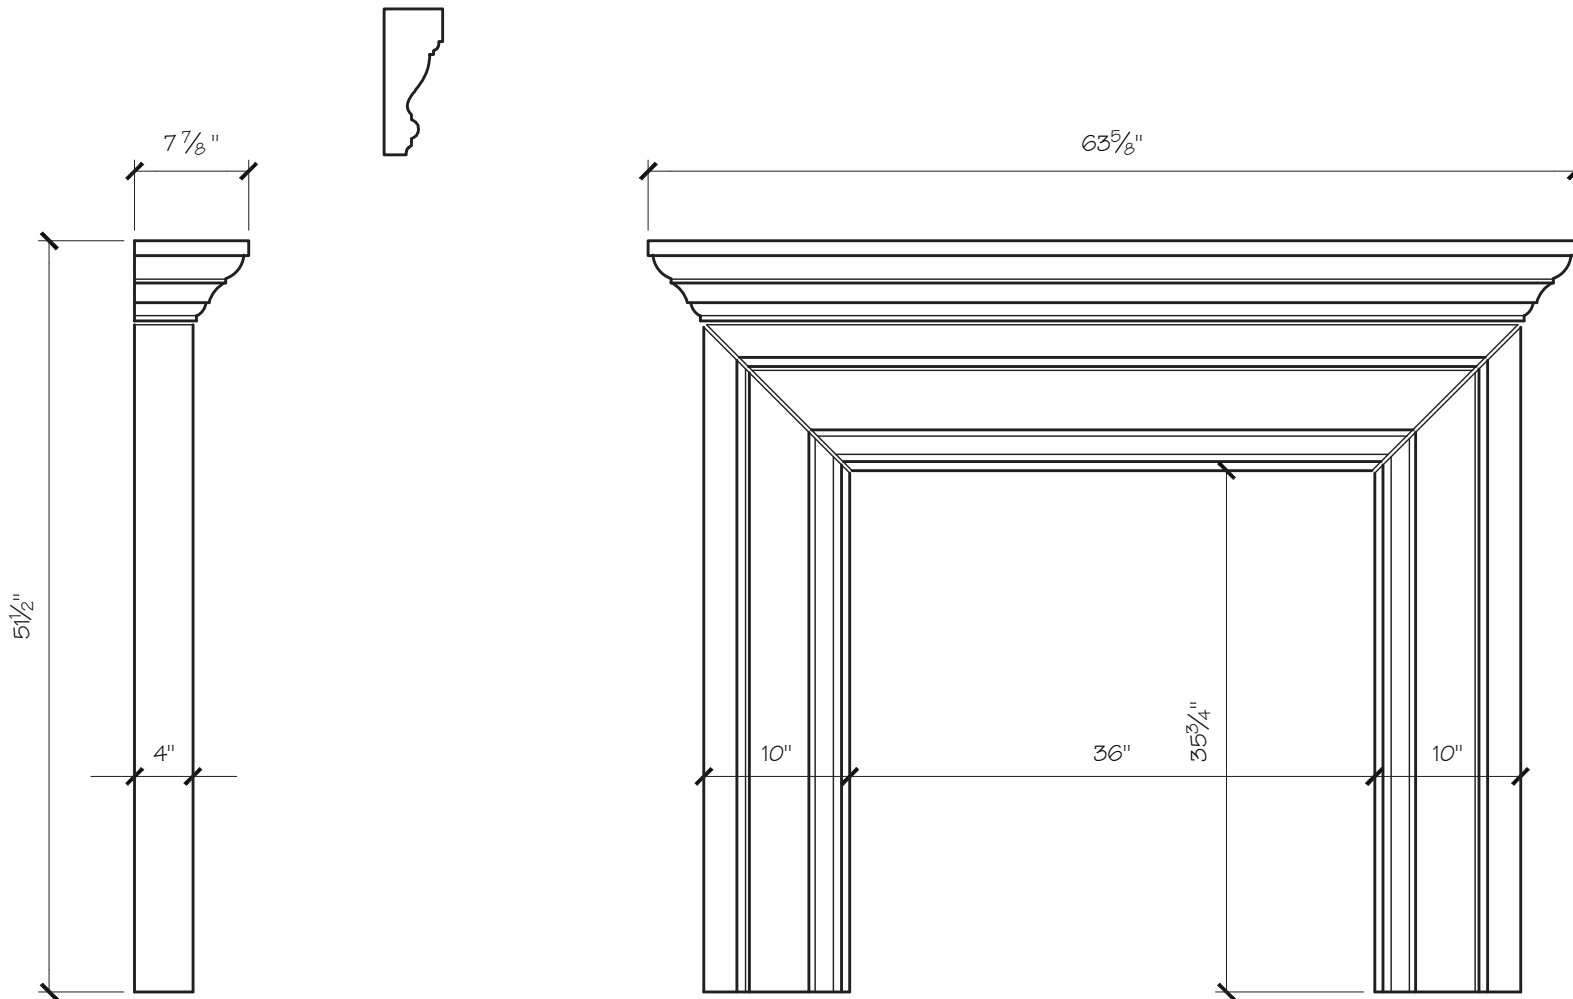

THERESE FIREPLACE MANTEL