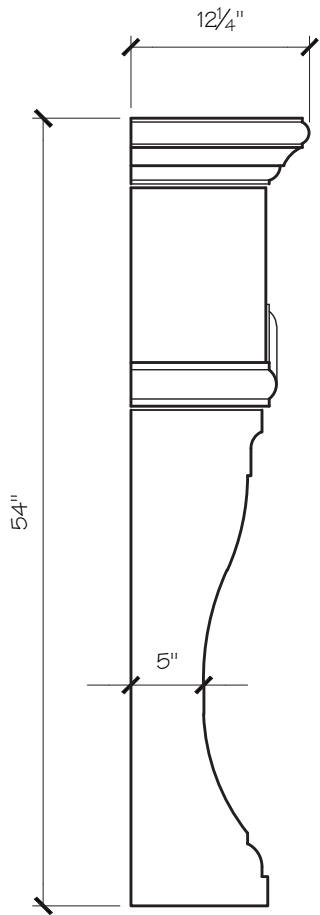

VICTORIA MANTEL DIMENSIONS

Opening Width	36"	42"	48"	54"
Opening Height	38"	38"	44"	44"
Overall Width	60.5"	66.5"	72.5"	78.5"
Overall Height	54"	54"	60"	60"
Shelf Depth	12"	12"	12"	12"

VICTORIA MANTEL PRICING

Opening Width	36"	42"	48"	54"
	\$2,575	\$2,725	\$2,875	\$3,025

SITWORKS

FIREPLACE MANTELS

VICTORIA FIREPLACE MANTEL

VICTORIA FIREPLACE MANTEL

VICTORIA FIREPLACE MANTEL

VICTORIA FIREPLACE MANTEL