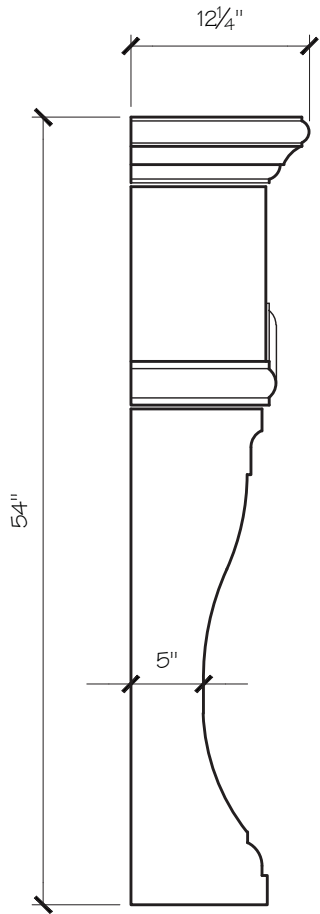

VICTORIA MANTEL DIMENSIONS

Opening Width	36"	42"	48"	54"
Opening Height	38"	38"	44"	44"
Overall Width	60.5"	66.5"	72.5"	78.5"
Overall Height	54"	54"	60"	60"
Shelf Depth	12"	12"	12"	12"

VICTORIA MANTEL PRICING

Opening Width	36"	42"	48"	54"
	\$2,575	\$2,725	\$2,875	\$3,025

SITWORKS

FIREPLACE MANTELS

VICTORIA FIREPLACE MANTEL

VICTORIA FIREPLACE MANTEL

VICTORIA FIREPLACE MANTEL

VICTORIA FIREPLACE MANTEL