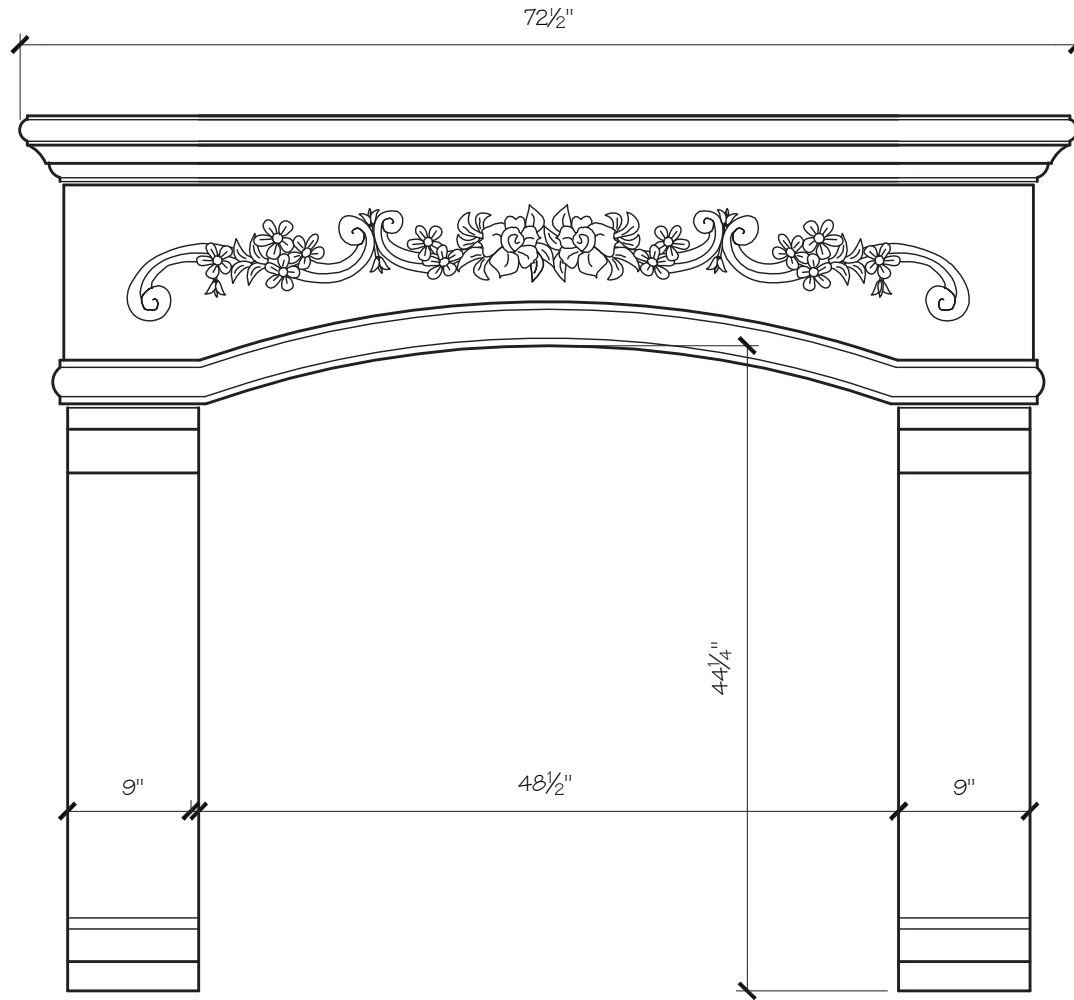

VICTORIA MANTEL DIMENSIONS

Opening Width	36"	42"	48"	54"
Opening Height	38"	38"	44"	44"
Overall Width	60.5"	66.5"	72.5"	78.5"
Overall Height	54"	54"	60"	60"
Shelf Depth	12"	12"	12"	12"

VICTORIA MANTEL PRICING

Opening Width	36"	42"	48"	54"
	\$2,575	\$2,725	\$2,875	\$3,025

SITWORKS

FIREPLACE MANTELS

VICTORIA FIREPLACE MANTEL

VICTORIA FIREPLACE MANTEL

VICTORIA FIREPLACE MANTEL

VICTORIA FIREPLACE MANTEL