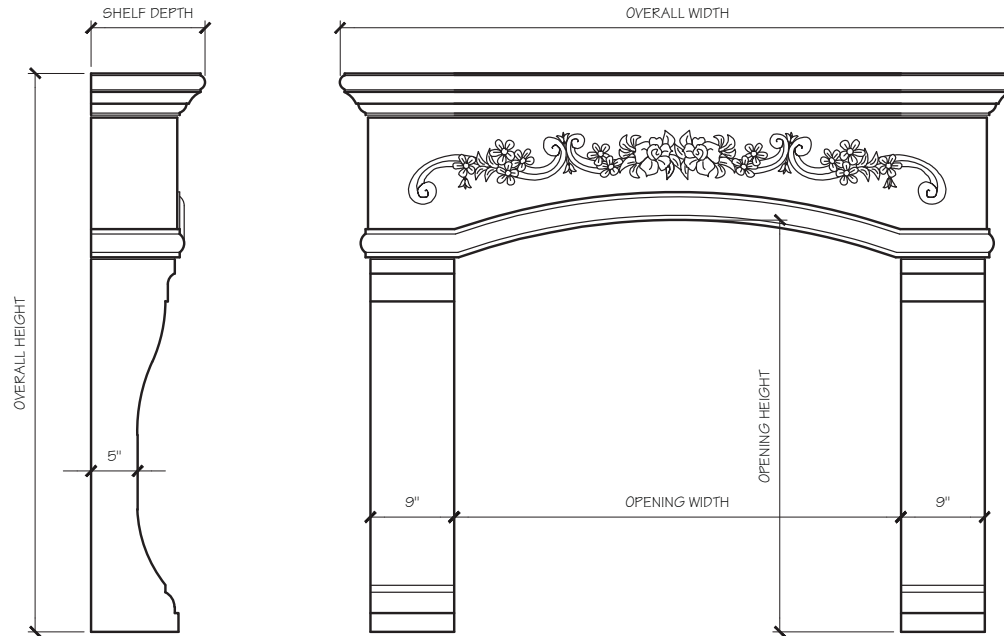

SITWORKS

FIREPLACE MANTELS

VICTORIA FIREPLACE MANTEL

SITWORKS, INC. | 363 WEST CANINO | HOUSTON, TX 77037
TOLL FREE: 800-599-5463 | LOCAL: 281-931-1000 | FAX: 281-931-1044

SITWORKS

FIREPLACE MANTELS

VICTORIA FIREPLACE MANTEL

VICTORIA MANTEL DIMENSIONS

Opening Width	36"	42"	48"	54"
Opening Height	38"	38"	44"	44"
Overall Width	60.5"	66.5"	72.5"	78.5"
Overall Height	54"	54"	60"	60"
Shelf Depth	12"	12"	12"	12"

VICTORIA MANTEL PRICING

Opening Width	36"	42"	48"	54"
	\$2,575	\$2,725	\$2,875	\$3,025

SITWORKS

FIREPLACE MANTELS

VICTORIA FIREPLACE MANTEL

VICTORIA FIREPLACE MANTEL

VICTORIA FIREPLACE MANTEL

VICTORIA FIREPLACE MANTEL