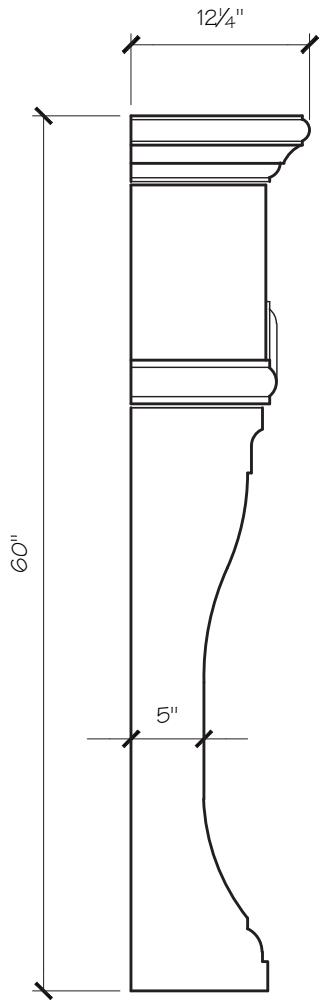

VICTORIA MANTEL DIMENSIONS

Opening Width	36"	42"	48"	54"
Opening Height	38"	38"	44"	44"
Overall Width	60.5"	66.5"	72.5"	78.5"
Overall Height	54"	54"	60"	60"
Shelf Depth	12"	12"	12"	12"

VICTORIA MANTEL PRICING

Opening Width	36"	42"	48"	54"
	\$2,575	\$2,725	\$2,875	\$3,025

SITWORKS

FIREPLACE MANTELS

VICTORIA FIREPLACE MANTEL

VICTORIA FIREPLACE MANTEL

VICTORIA FIREPLACE MANTEL

VICTORIA FIREPLACE MANTEL