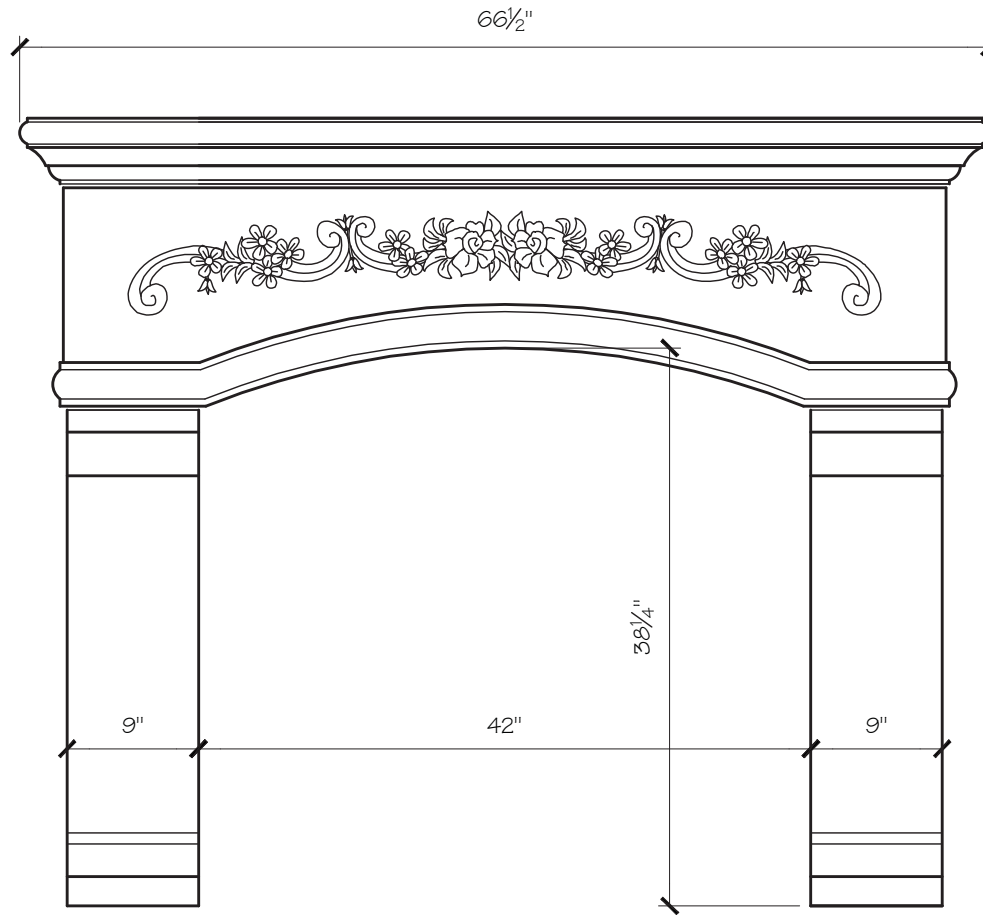

VICTORIA MANTEL DIMENSIONS

Opening Width	36"	42"	48"	54"
Opening Height	38"	38"	44"	44"
Overall Width	60.5"	66.5"	72.5"	78.5"
Overall Height	54"	54"	60"	60"
Shelf Depth	12"	12"	12"	12"

VICTORIA MANTEL PRICING

Opening Width	36"	42"	48"	54"
	\$2,575	\$2,725	\$2,875	\$3,025

SITWORKS

FIREPLACE MANTELS

VICTORIA FIREPLACE MANTEL

VICTORIA FIREPLACE MANTEL

VICTORIA FIREPLACE MANTEL

VICTORIA FIREPLACE MANTEL